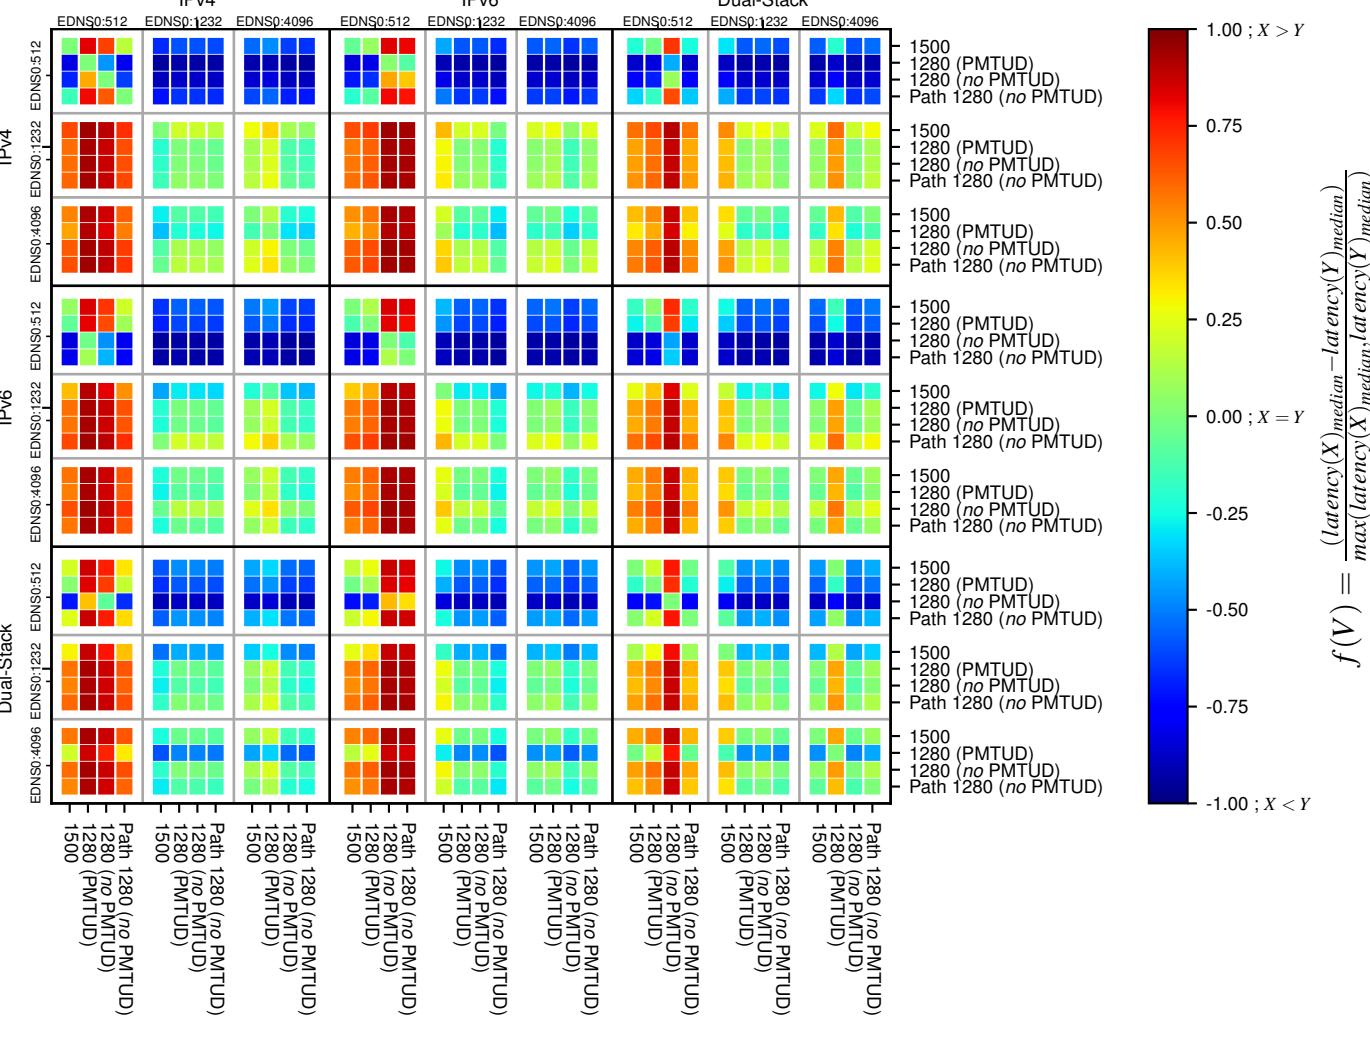

All Zones without DNSSEC returning NOERROR for '.de'

All Zones with DNSSEC returning NOERROR for '.de'

All Zones returning NOERROR for '.de'