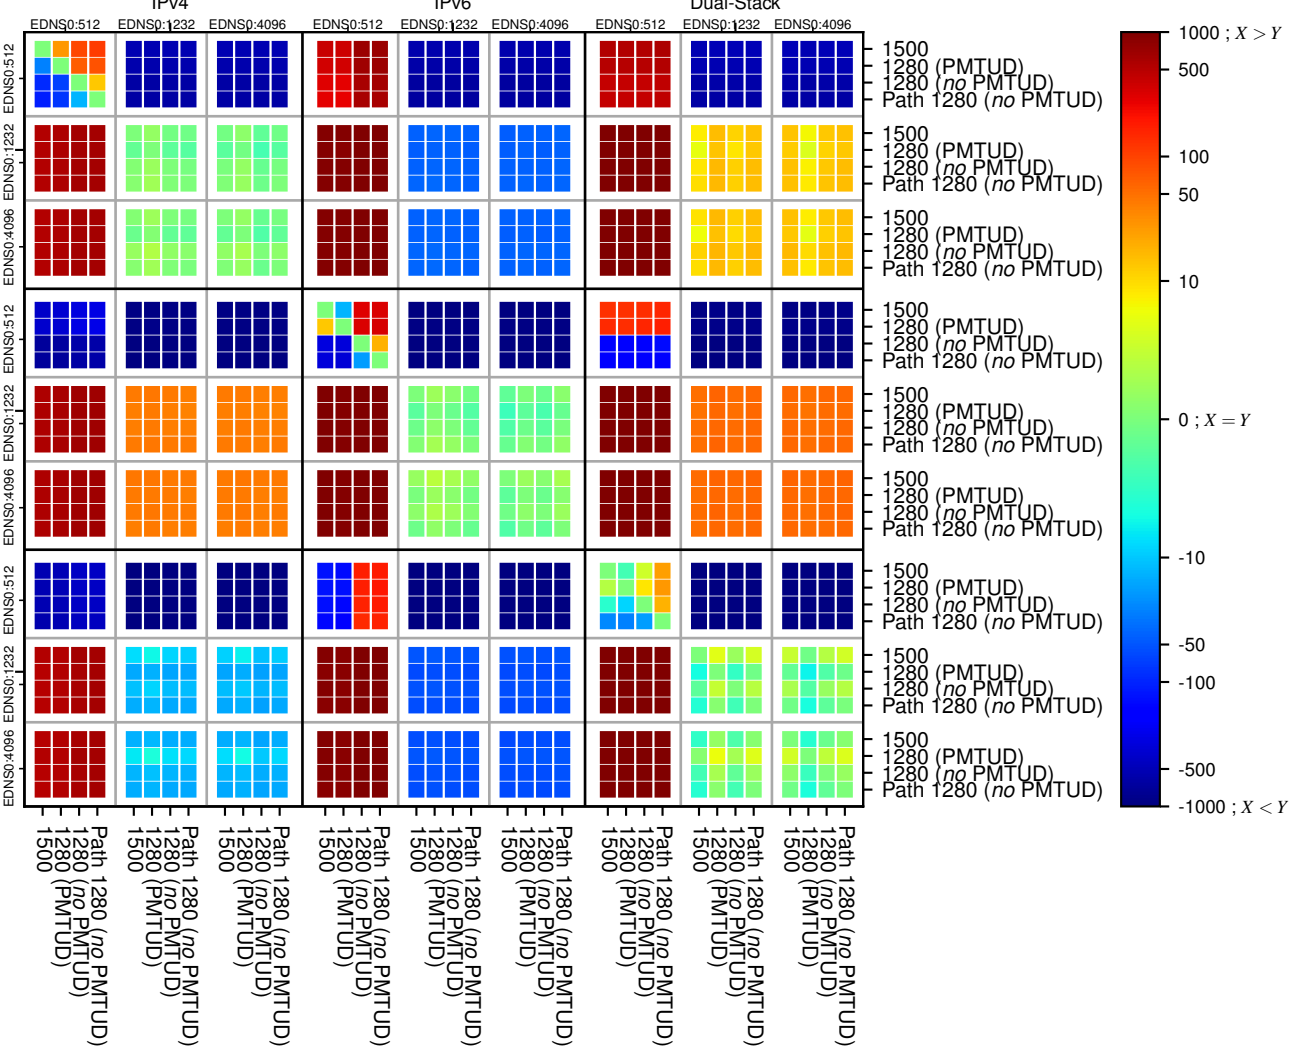

All Zones without DNSSEC returning NOERROR for '.all_psl_domains'

All Zones with DNSSEC returning NOERROR for '.all_psl_domains'

All Zones returning NOERROR for '.all_psl_domains'