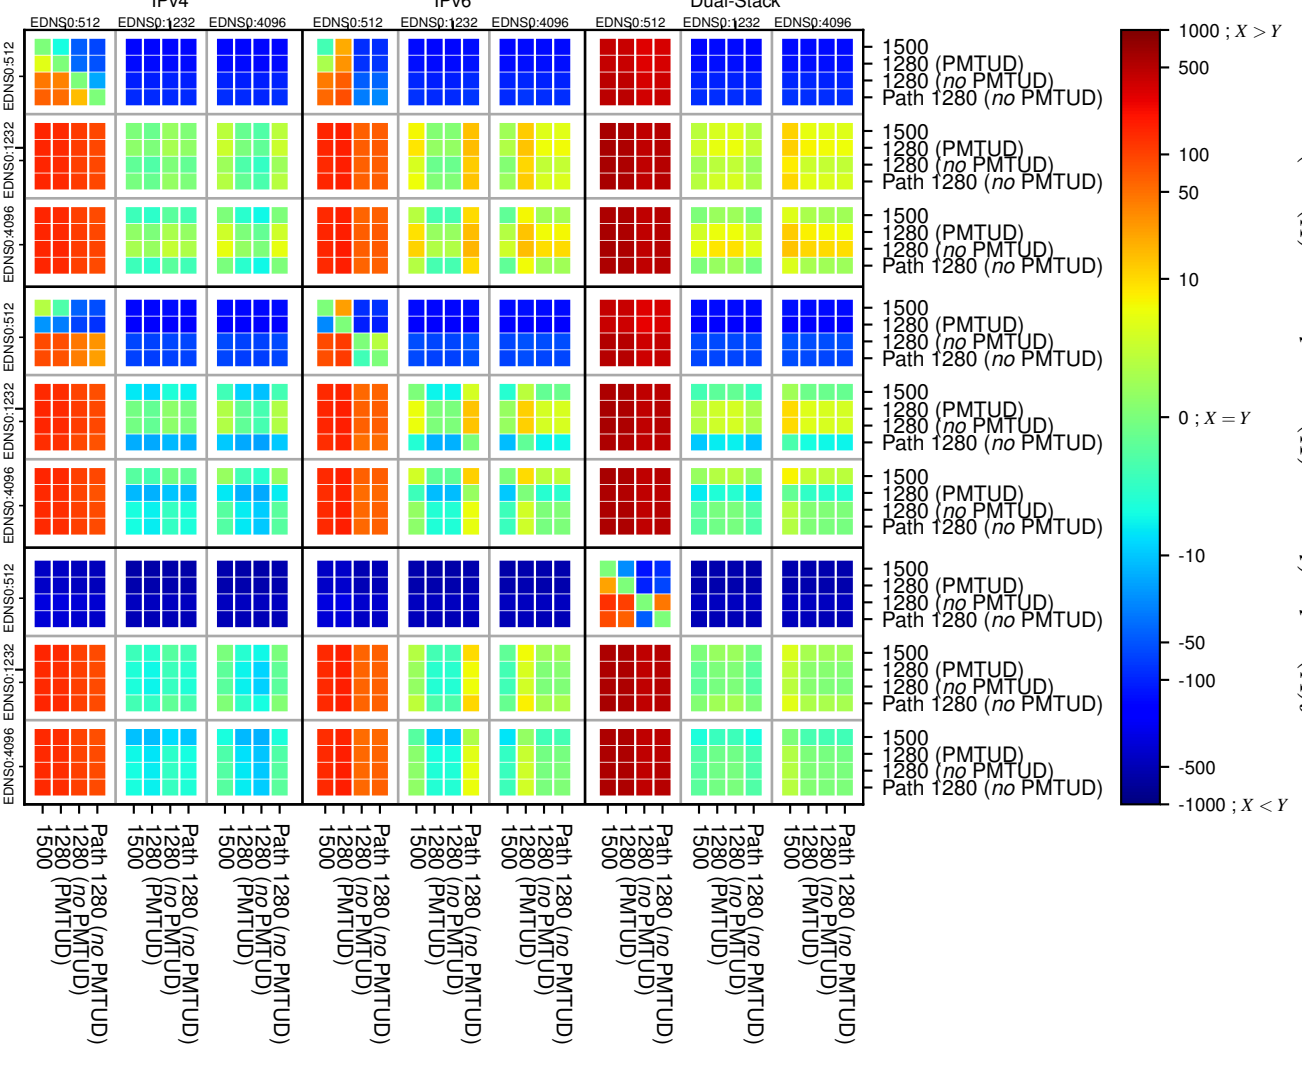

All Zones without DNSSEC returning NOERROR for '.de'

All Zones with DNSSEC returning NOERROR for '.de'

All Zones returning NOERROR for '.de'