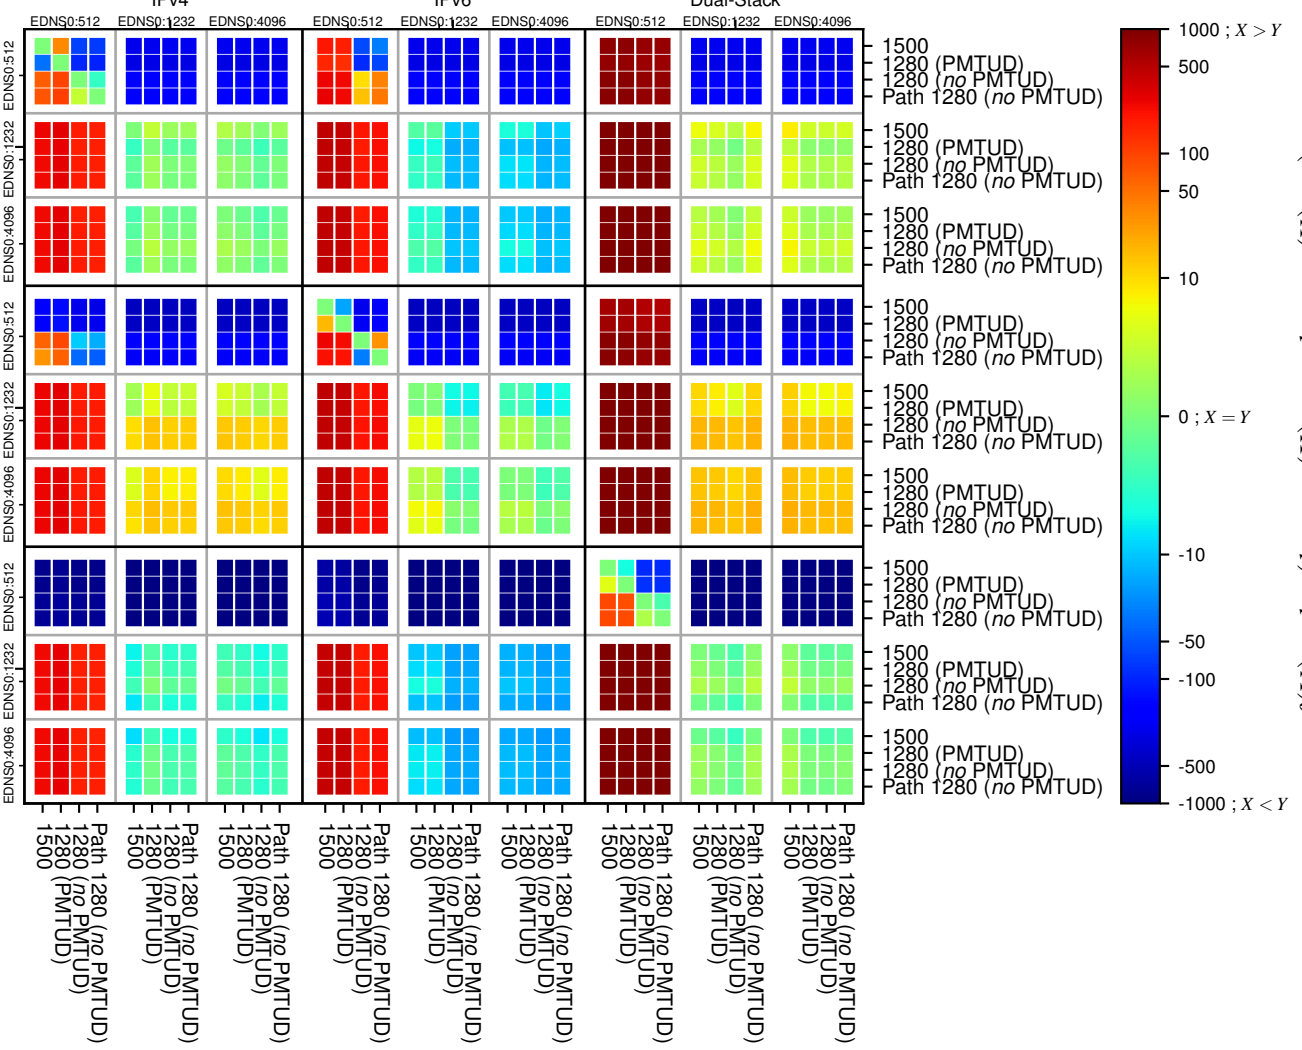

All Zones without DNSSEC returning NOERROR for '.de'

All Zones with DNSSEC returning NOERROR for '.de'

All Zones returning NOERROR for '.de'