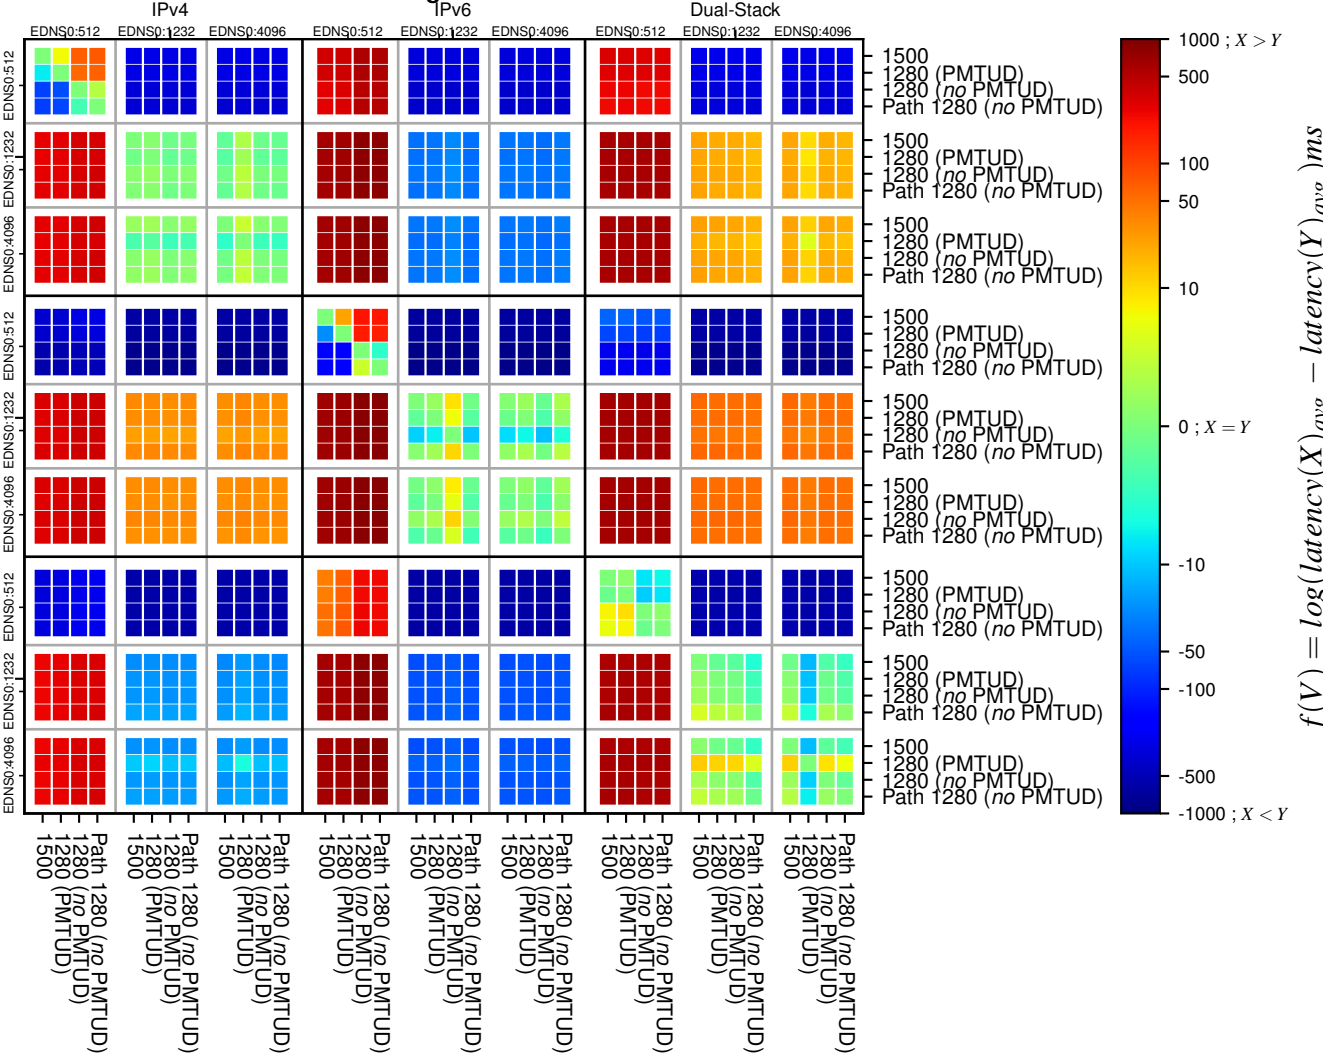

All Zones without DNSSEC returning NOERROR for '.net'

All Zones with DNSSEC returning NOERROR for '.net'

All Zones returning NOERROR for '.net'