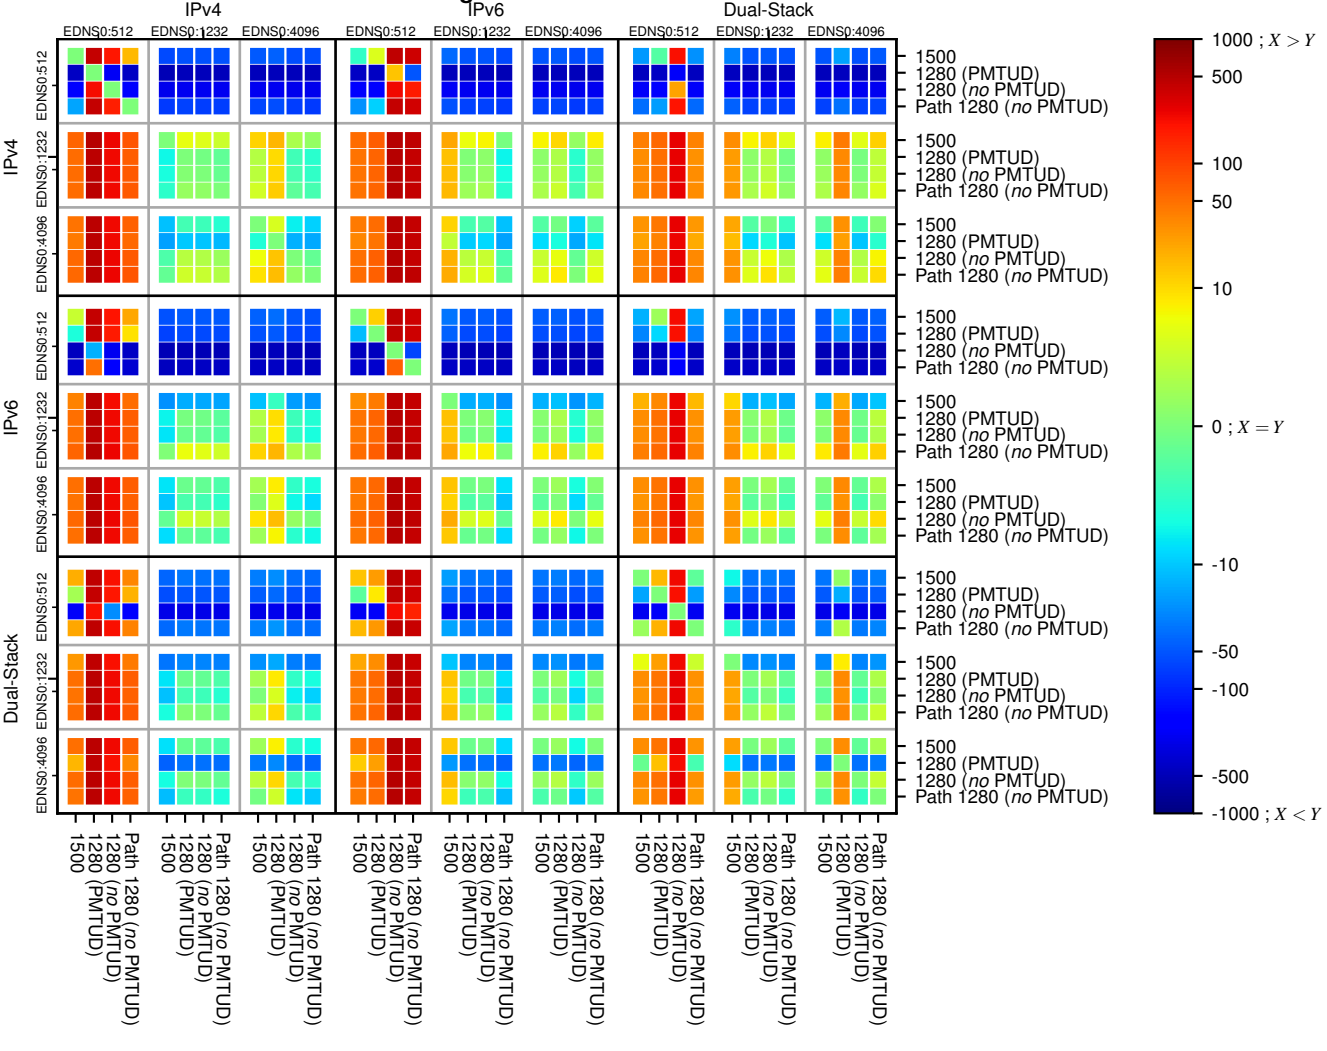

All Zones without DNSSEC returning NOERROR for '.de'

All Zones with DNSSEC returning NOERROR for '.de'

All Zones returning NOERROR for '.de'