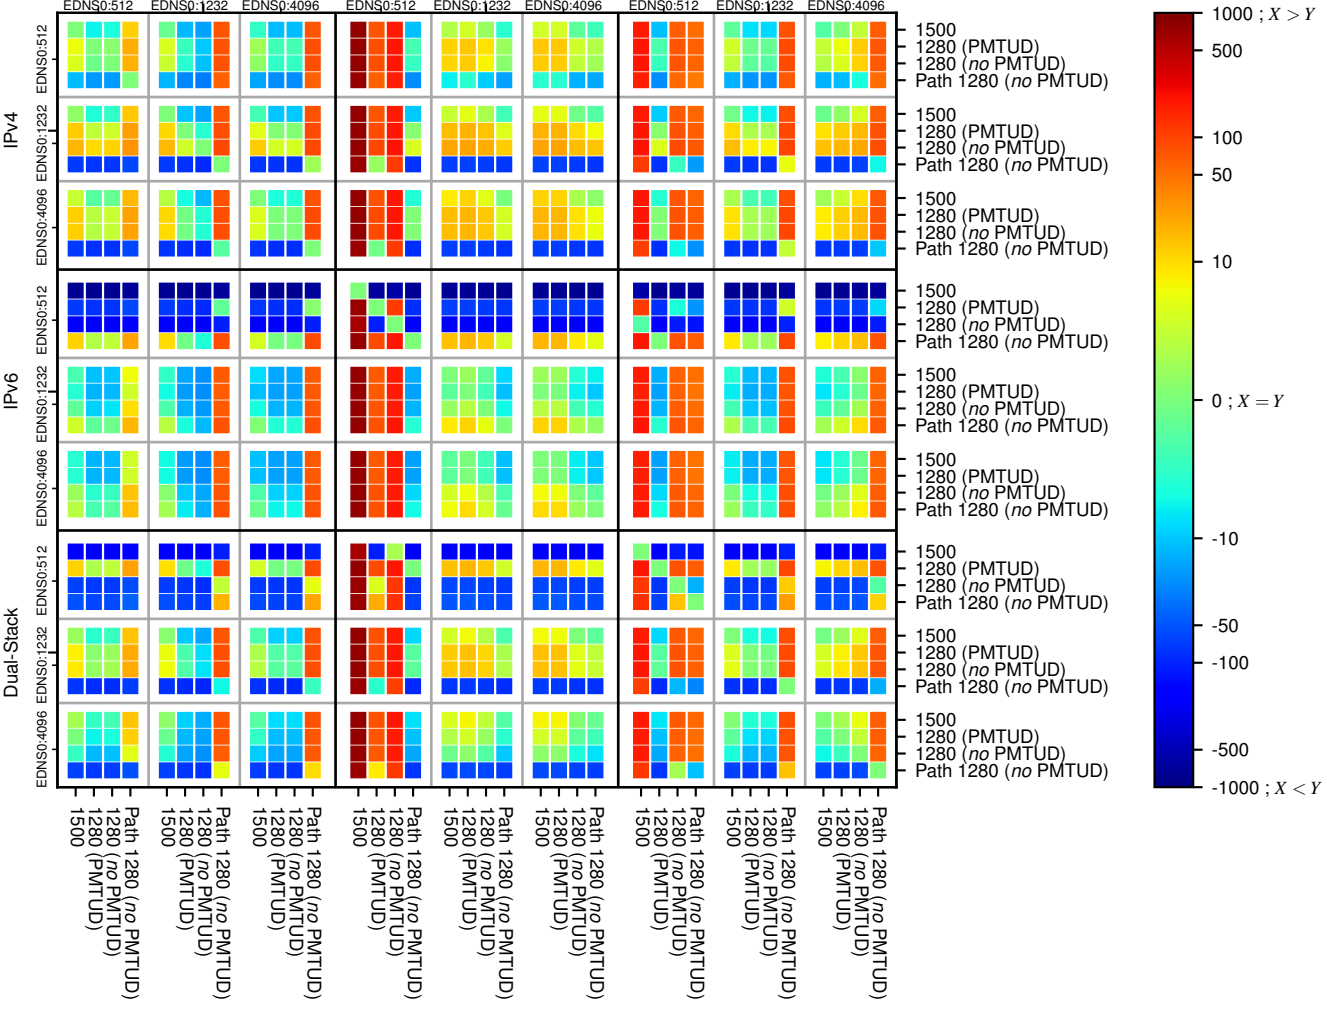

All Zones without DNSSEC returning NOERROR for '.de'

All Zones with DNSSEC returning NOERROR for '.de'

All Zones returning NOERROR for '.de'