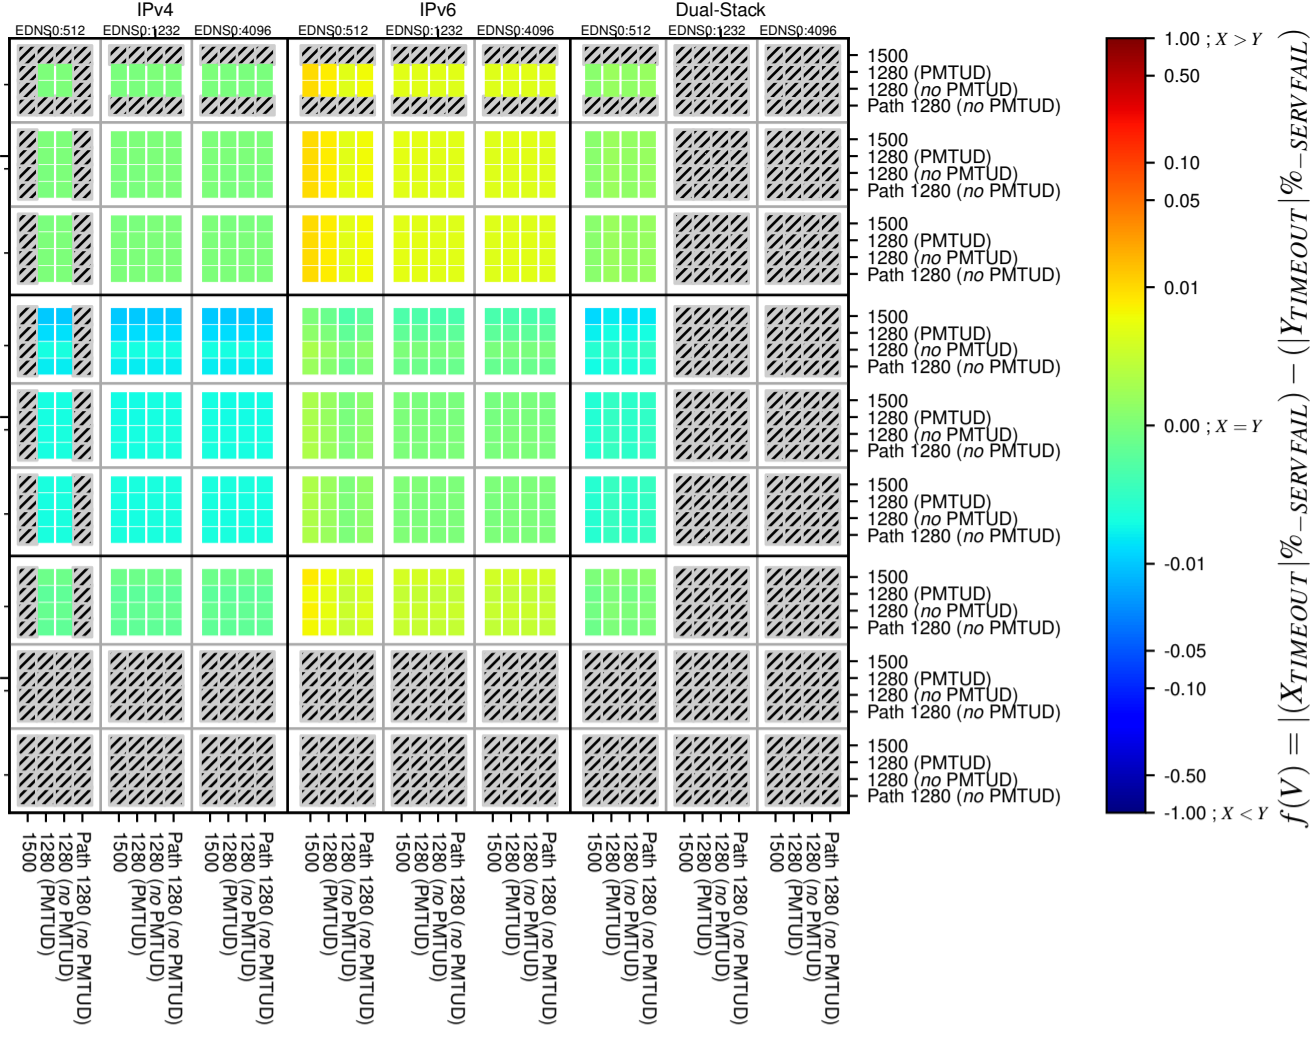

All Zones without DNSSEC for '.de'

All Zones with DNSSEC for '.de'

All Zones for '.de'