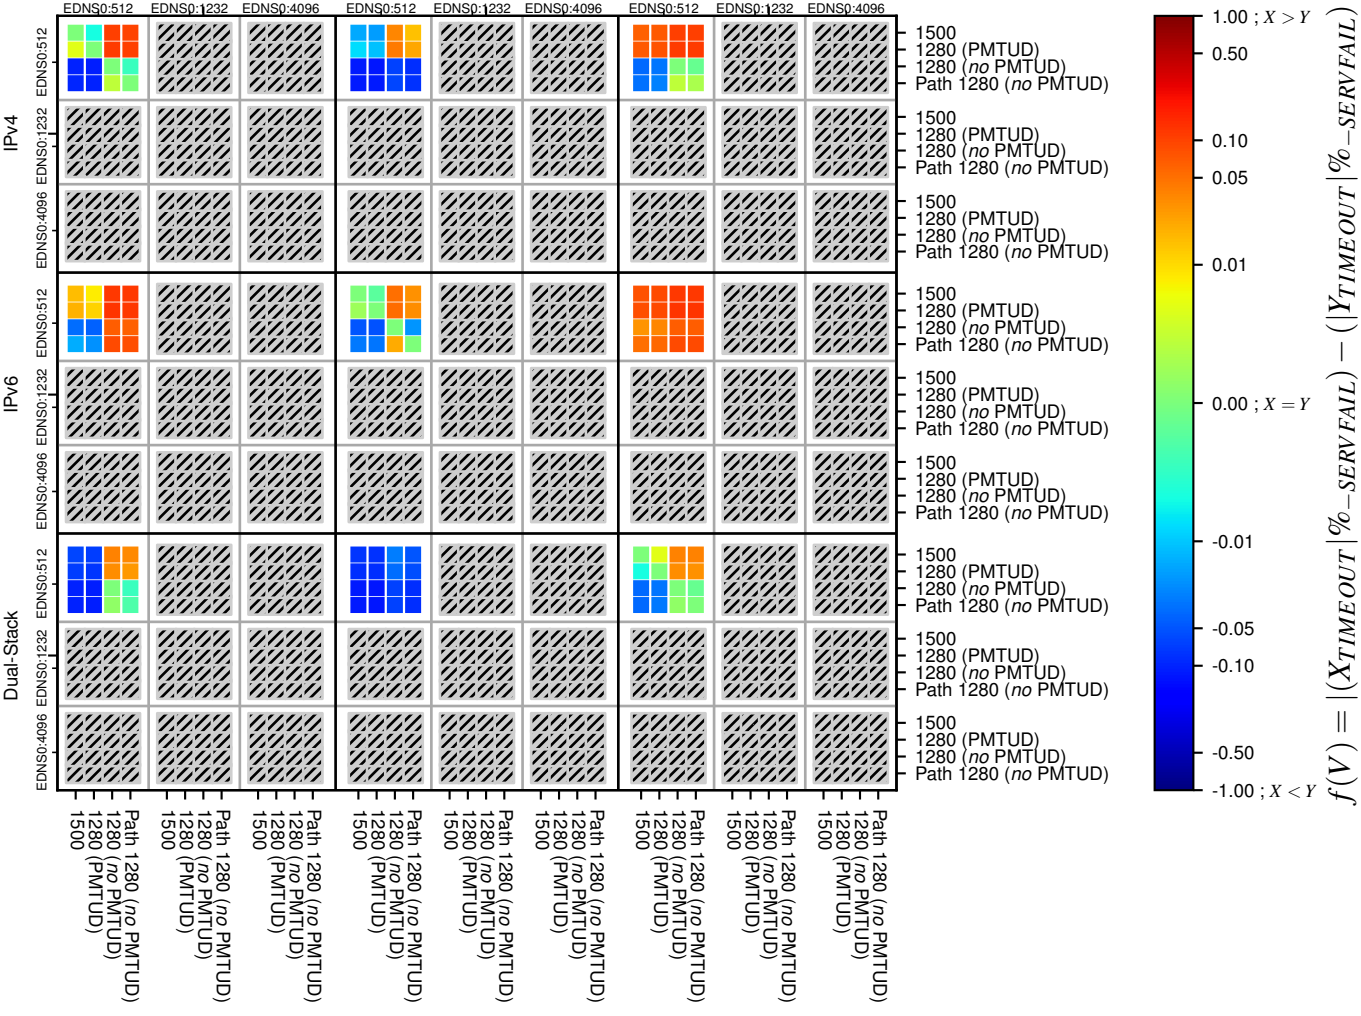

All Zones with DNSSEC for '.jp'