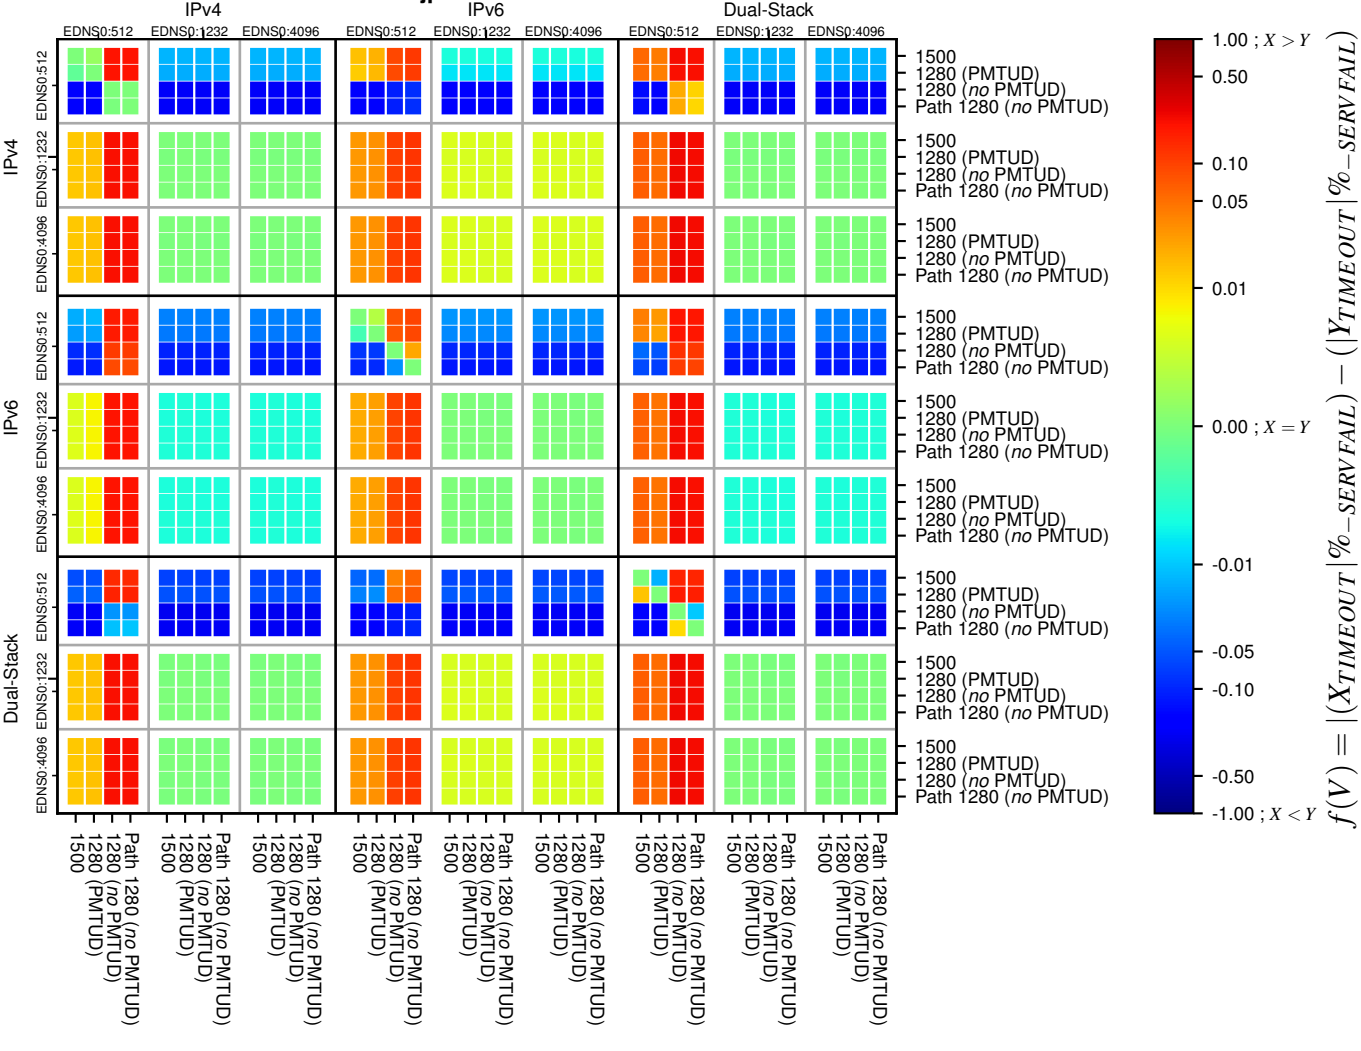

### All Zones without DNSSEC for '.jp'

### All Zones with DNSSEC for '.jp'

### All Zones for '.jp'

$$f(V) = |(X_{TIMEOUT} | \% - SERVFAIL) - (Y_{TIMEOUT} | \% - SERVFAIL)|$$

$$f(V) = |(X_{TIMEOUT} | \% - SERVFAIL) - (Y_{TIMEOUT} | \% - SERVFAIL)|$$

$$f(V) = |(X_{TIMEOUT} | \% - SERVFAIL) - (Y_{TIMEOUT} | \% - SERVFAIL)|$$