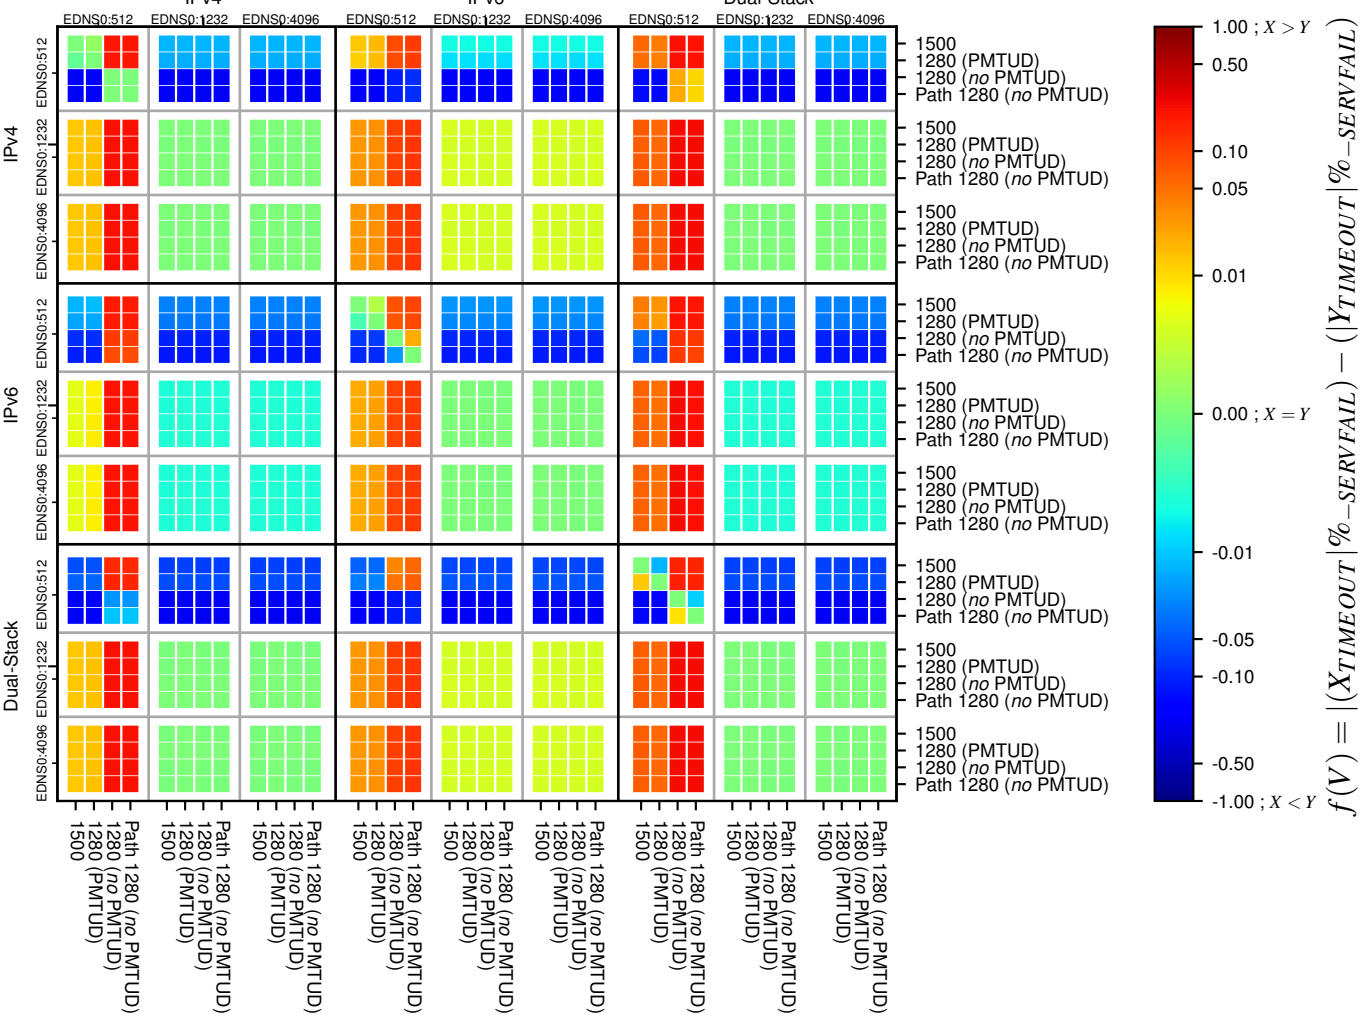

### All Zones without DNSSEC for '.jp'

### All Zones with DNSSEC for '.jp'

### All Zones for '.jp'

$$f(V) = |(X_{TIMEOUT} | \% - SERVFAIL) - (Y_{TIMEOUT} | \% - SERVFAIL)|$$

$$f(V) = |(X_{TIMEOUT} | \% - SERVFAIL) - (Y_{TIMEOUT} | \% - SERVFAIL)|$$

$$f(V) = |(X_{TIMEOUT} | \% - SERVFAIL) - (Y_{TIMEOUT} | \% - SERVFAIL)|$$