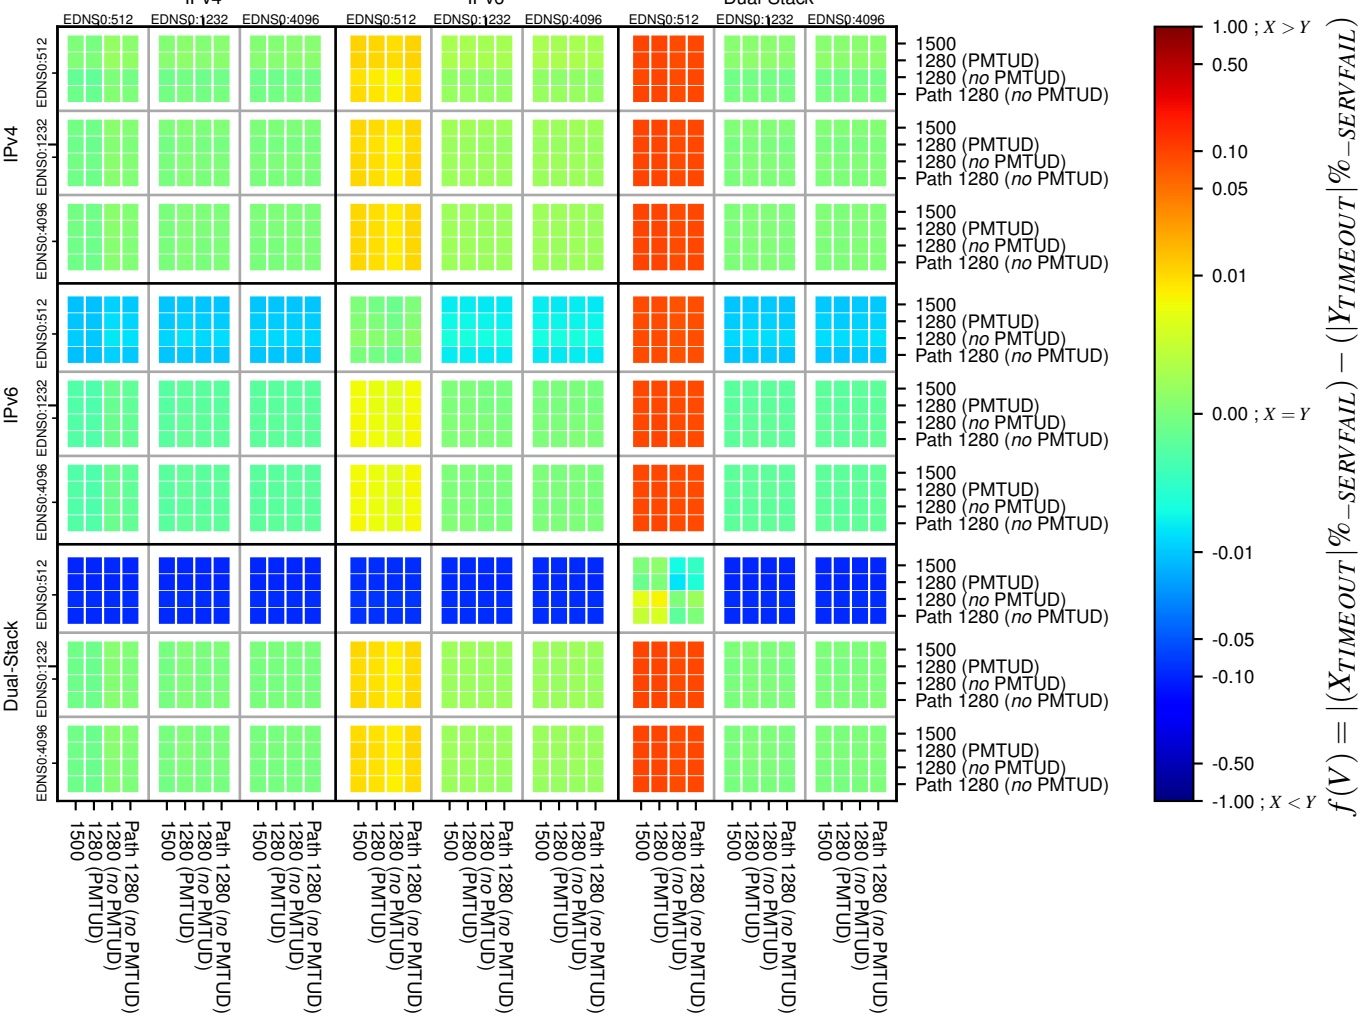

All Zones without DNSSEC for '.org'

All Zones with DNSSEC for '.org'

All Zones for '.org'

$$f(V) = |(X_{TIMEOUT} | \% - SERVFAIL) - (Y_{TIMEOUT} | \% - SERVFAIL)|$$

$$f(V) = |(X_{TIMEOUT} | \% - SERVFAIL) - (Y_{TIMEOUT} | \% - SERVFAIL)|$$

$$f(V) = |(X_{TIMEOUT} | \% - SERVFAIL) - (Y_{TIMEOUT} | \% - SERVFAIL)|$$