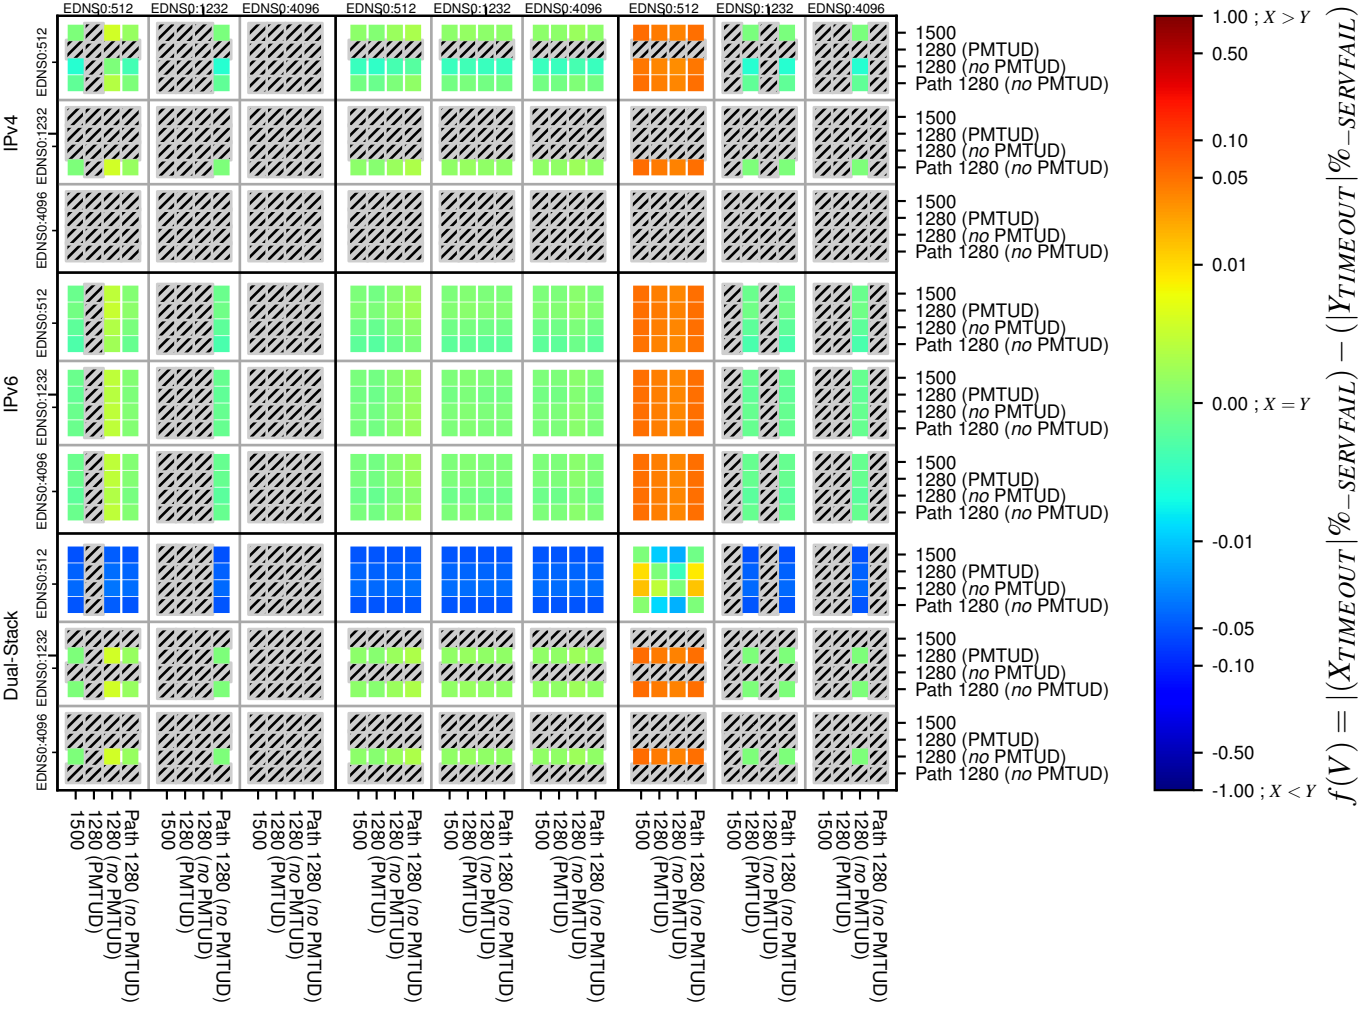

All Zones without DNSSEC for '.org'

All Zones with DNSSEC for '.org'

All Zones for '.org'

$$f(V) = |(X_{TIMEOUT} | \% - SERVFAIL) - (Y_{TIMEOUT} | \% - SERVFAIL)|$$

$$f(V) = |(X_{TIMEOUT} | \% - SERVFAIL) - (Y_{TIMEOUT} | \% - SERVFAIL)|$$

$$f(V) = |(X_{TIMEOUT} | \% - SERVFAIL) - (Y_{TIMEOUT} | \% - SERVFAIL)|$$