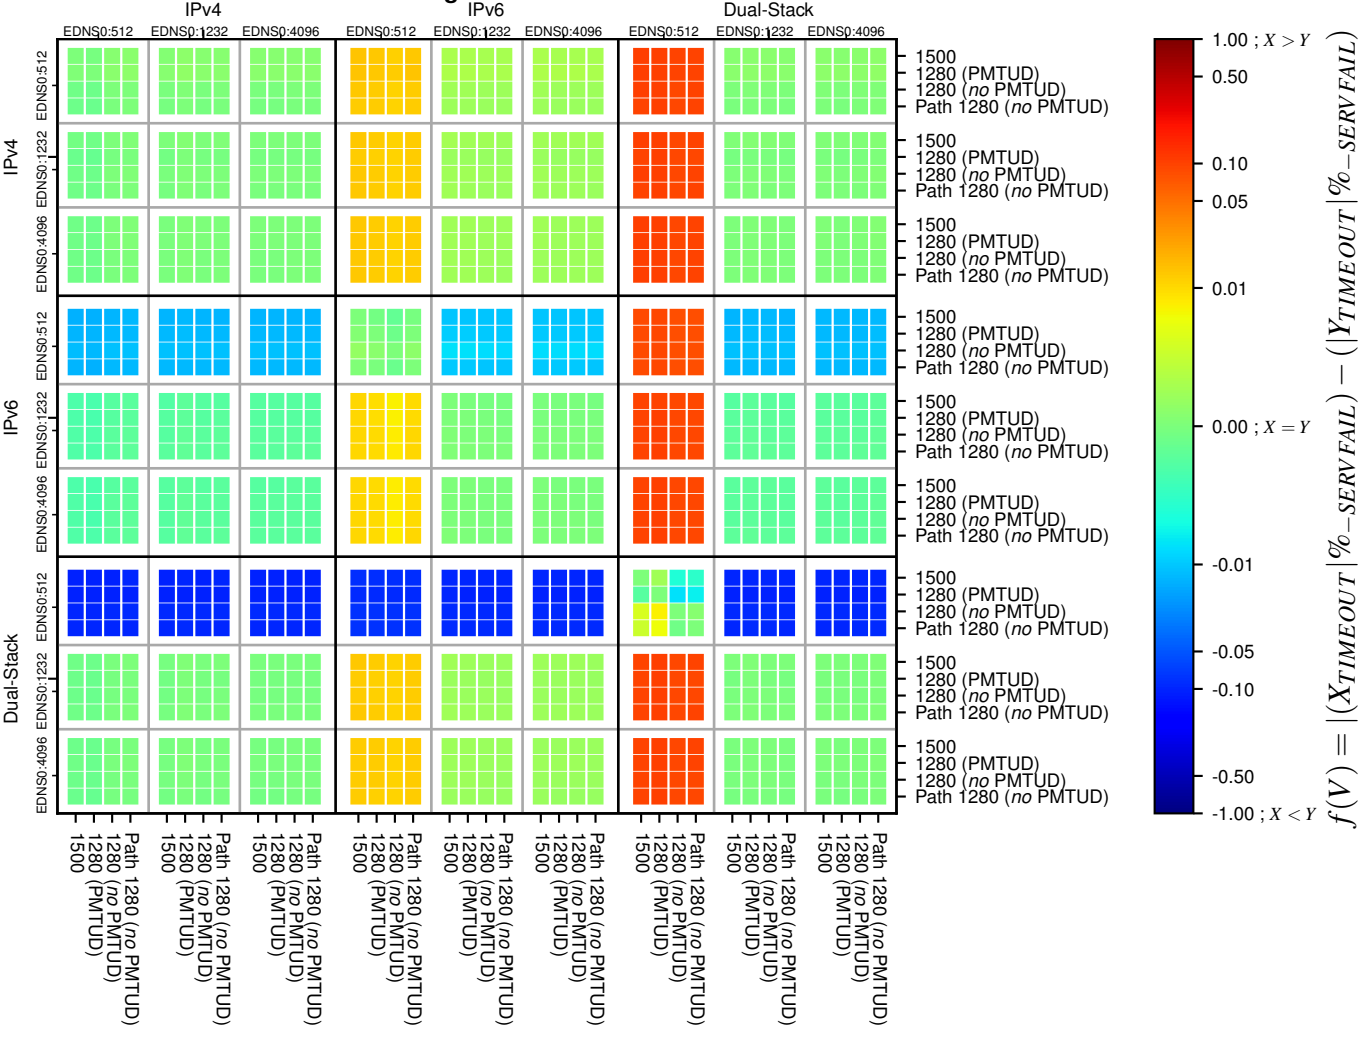

All Zones without DNSSEC for '.org'

All Zones with DNSSEC for '.org'

All Zones for '.org'

$$f(V) = |(X_{TIMEOUT} | \% - SERVFAIL) - (Y_{TIMEOUT} | \% - SERVFAIL)|$$

$$f(V) = |(X_{TIMEOUT} | \% - SERVFAIL) - (Y_{TIMEOUT} | \% - SERVFAIL)|$$

$$f(V) = |(X_{TIMEOUT} | \% - SERVFAIL) - (Y_{TIMEOUT} | \% - SERVFAIL)|$$