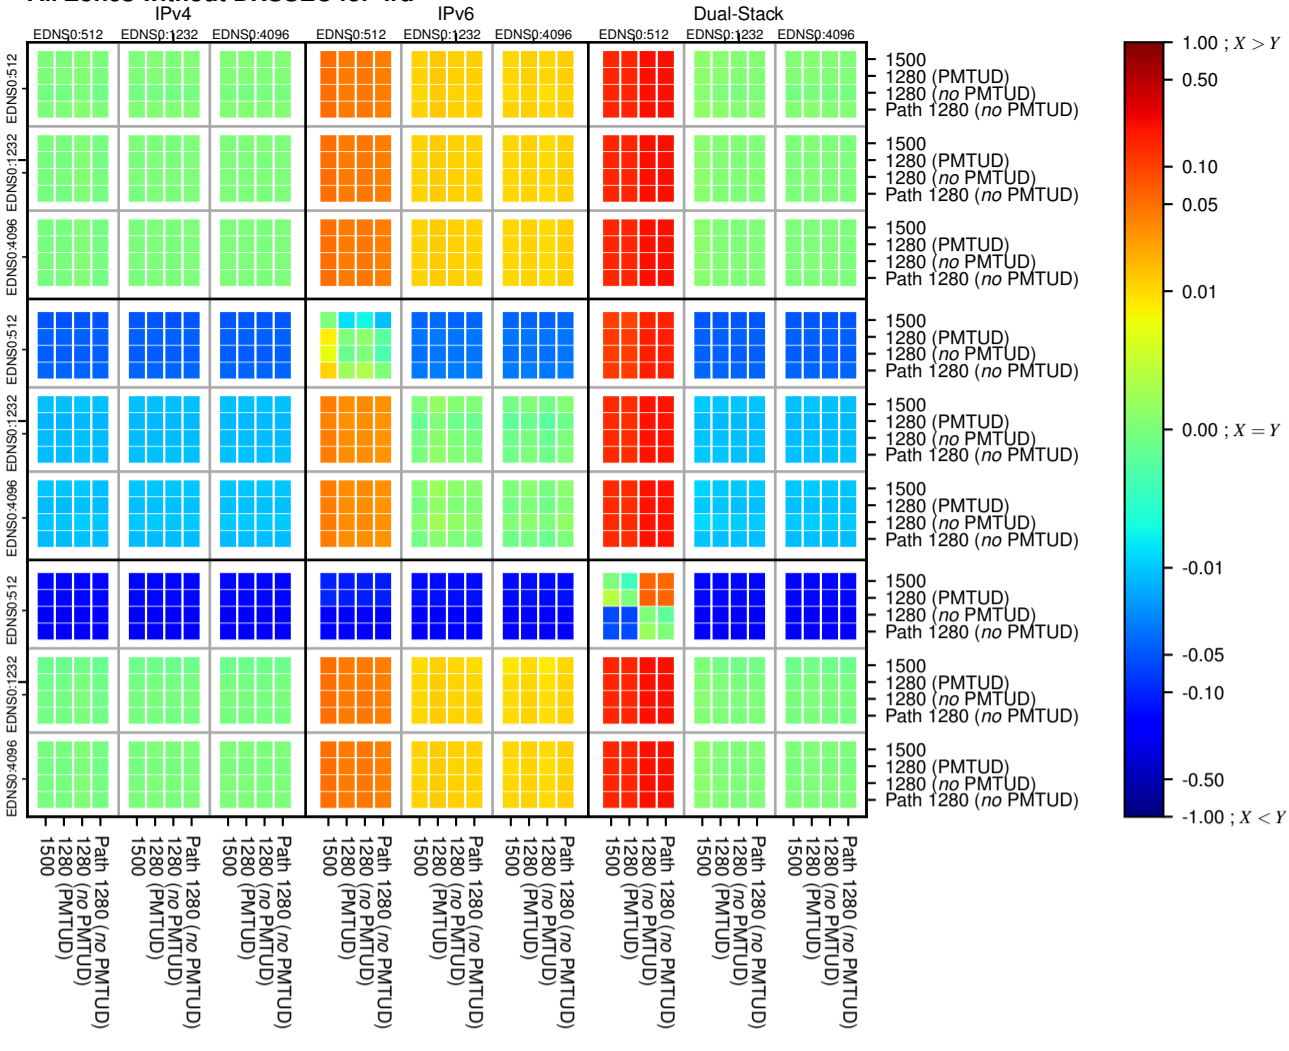

All Zones without DNSSEC for '.ru'

All Zones with DNSSEC for '.ru'

All Zones for '.ru'

$$f(V) = |X_{TIMEOUT} \% - SERVFAIL} - (Y_{TIMEOUT} \% - SERVFAIL)}$$

$$f(V) = |X_{TIMEOUT} \% - SERVFAIL} - (Y_{TIMEOUT} \% - SERVFAIL)}$$

$$f(V) = |X_{TIMEOUT} \% - SERVFAIL} - (Y_{TIMEOUT} \% - SERVFAIL)}$$