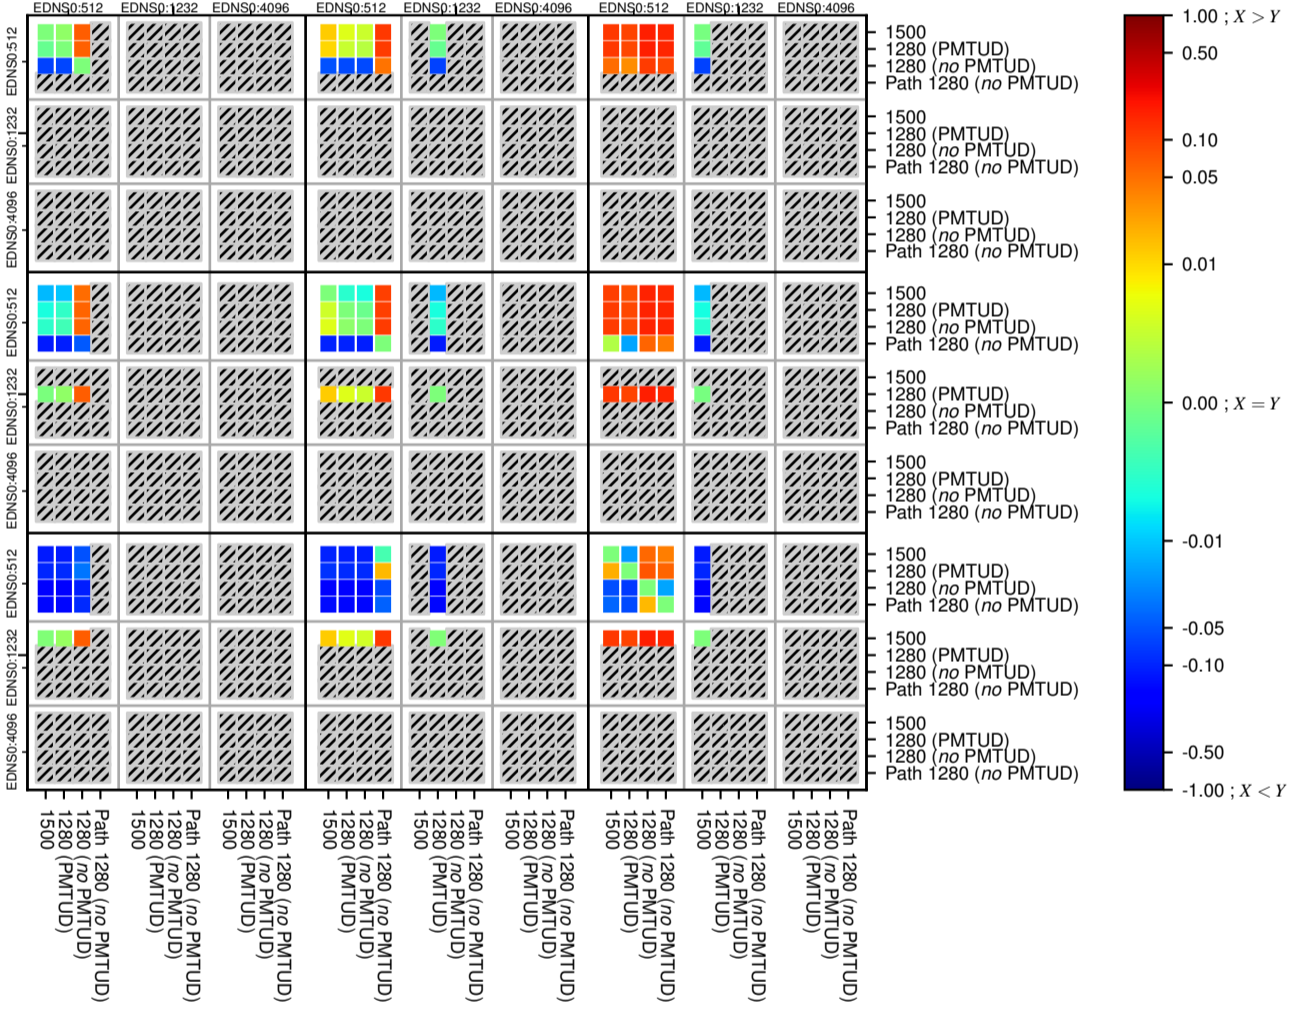

All Zones without DNSSEC for '.ru'

All Zones with DNSSEC for '.ru'

All Zones for '.ru'

$$f(V) = |X_{TIMEOUT} \% - SERVFAIL} - (Y_{TIMEOUT} \% - SERVFAIL)}$$

$$f(V) = |X_{TIMEOUT} \% - SERVFAIL} - (Y_{TIMEOUT} \% - SERVFAIL)}$$

$$f(V) = |X_{TIMEOUT} \% - SERVFAIL} - (Y_{TIMEOUT} \% - SERVFAIL)}$$