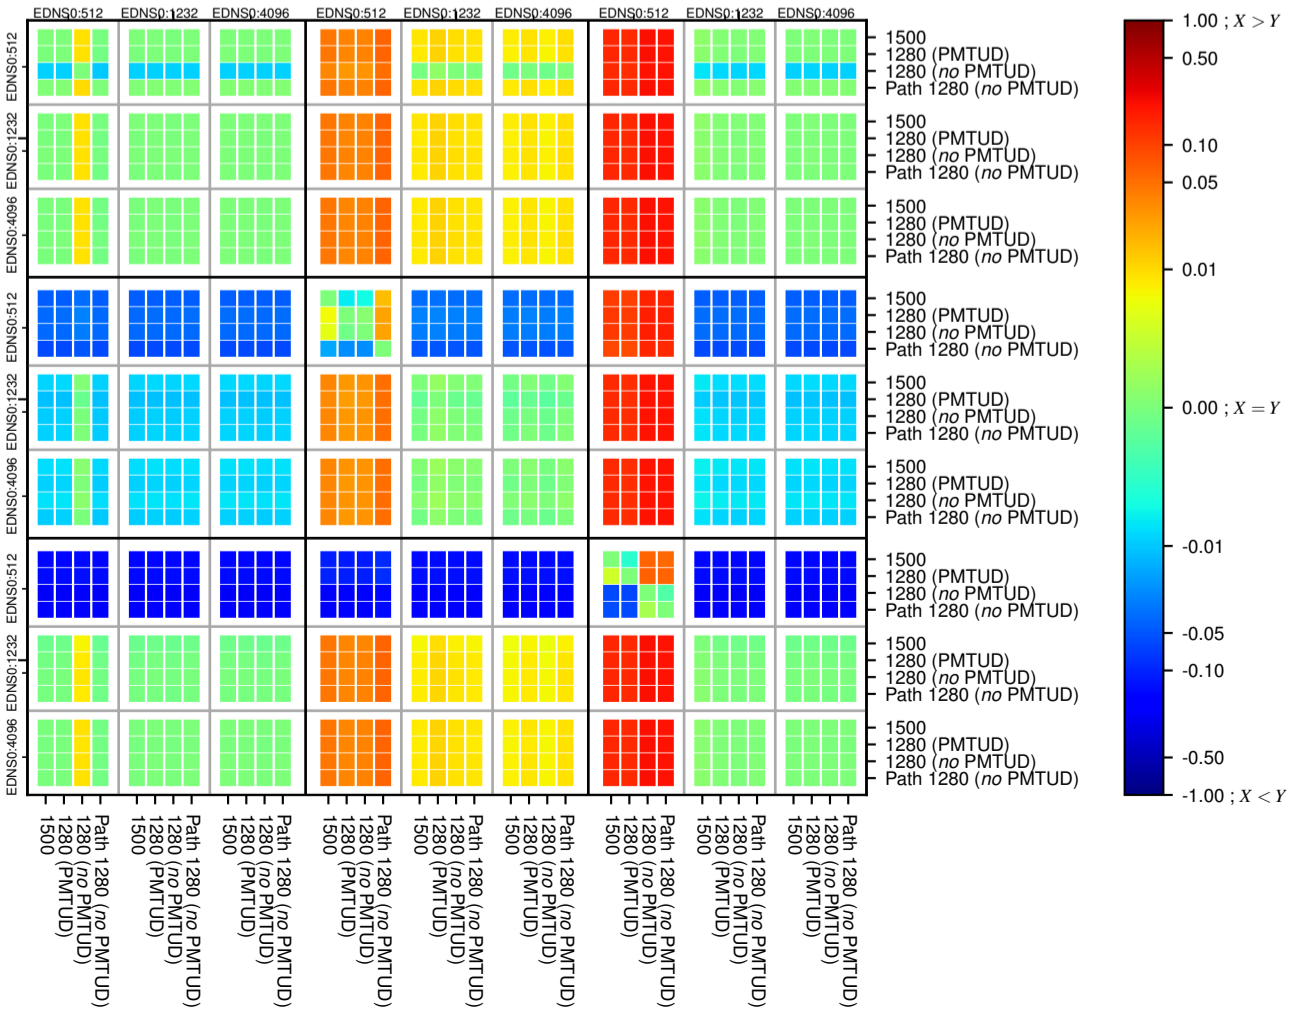

All Zones without DNSSEC for '.ru'

All Zones with DNSSEC for '.ru'

All Zones for '.ru'

$$f(V) = |X_{TIMEOUT} \% - SERVFAIL} - (Y_{TIMEOUT} \% - SERVFAIL)}$$

$$f(V) = |X_{TIMEOUT} \% - SERVFAIL} - (Y_{TIMEOUT} \% - SERVFAIL)}$$

$$f(V) = |X_{TIMEOUT} \% - SERVFAIL} - (Y_{TIMEOUT} \% - SERVFAIL)}$$