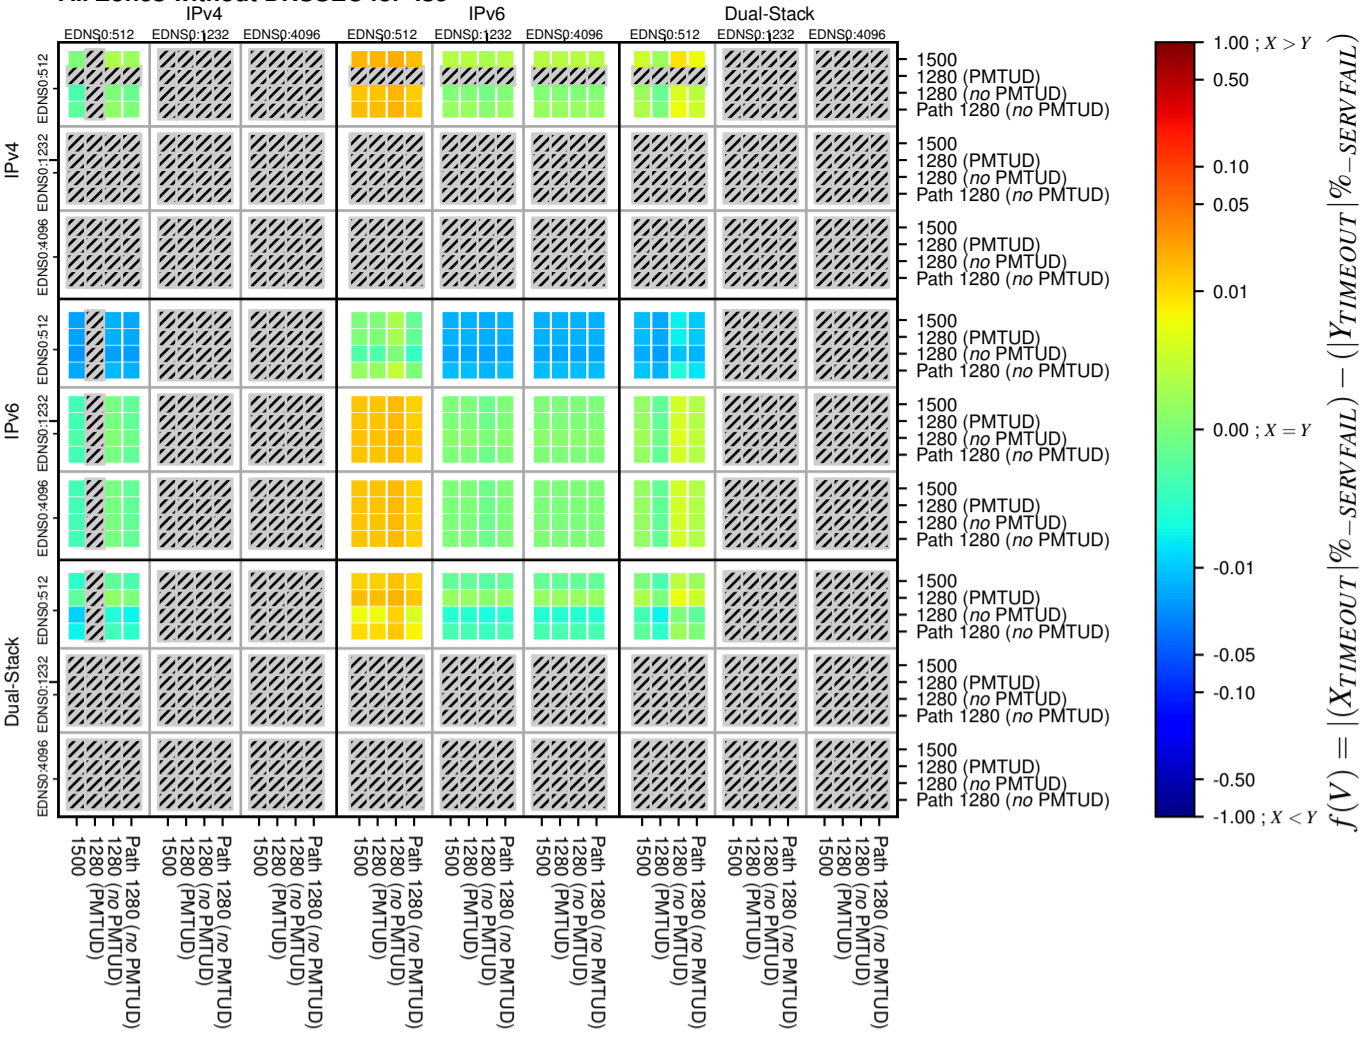

All Zones without DNSSEC for '.se'

All Zones with DNSSEC for '.se'

All Zones for '.se'