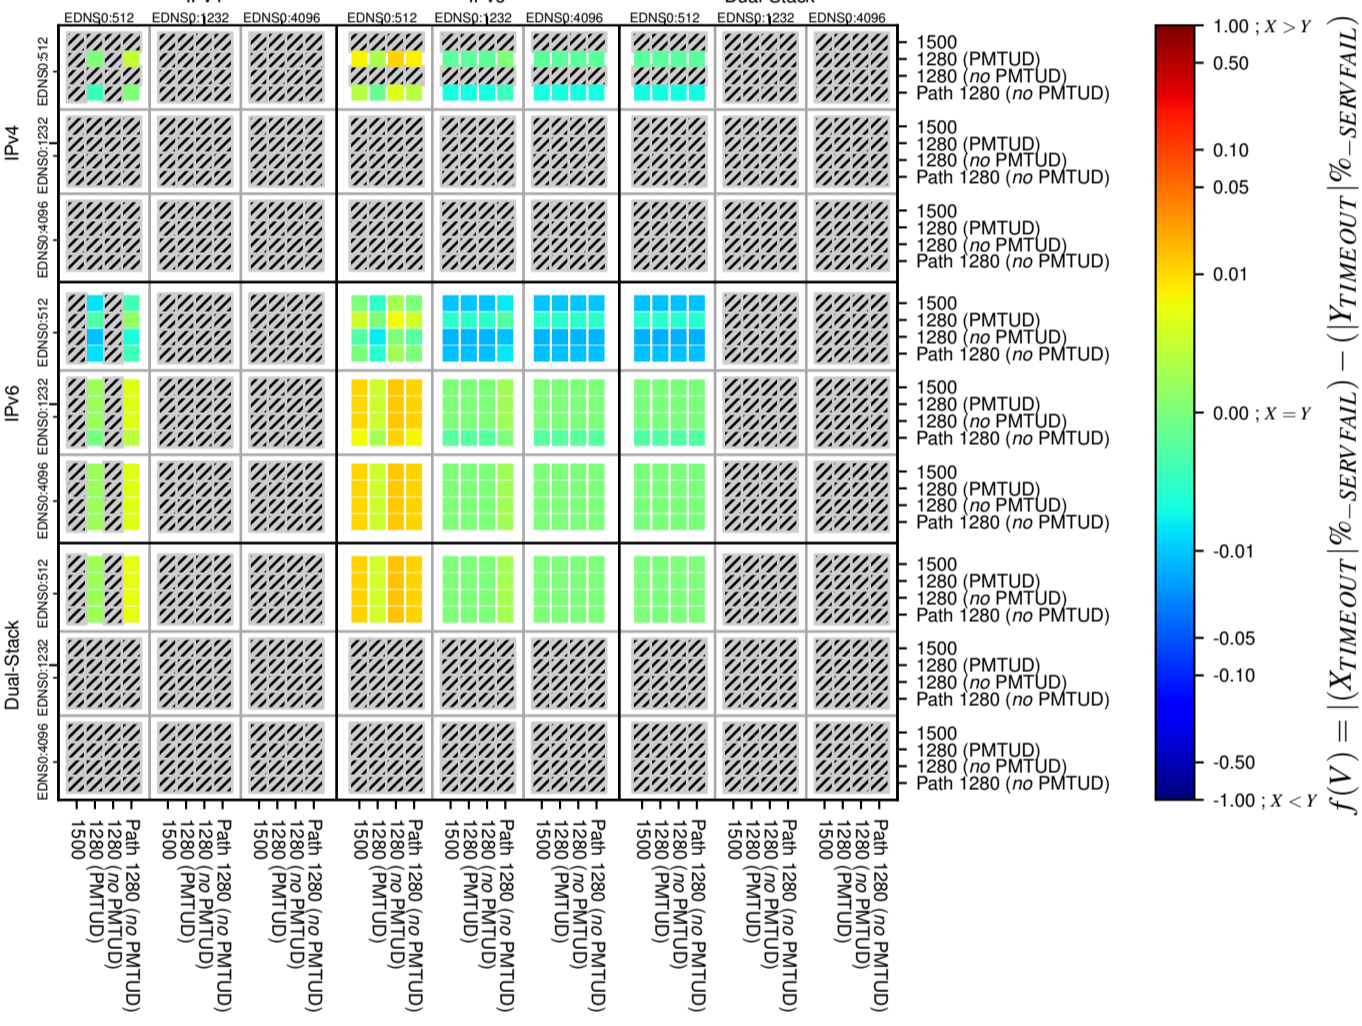

All Zones without DNSSEC for '.se'

All Zones with DNSSEC for '.se'

All Zones for '.se'