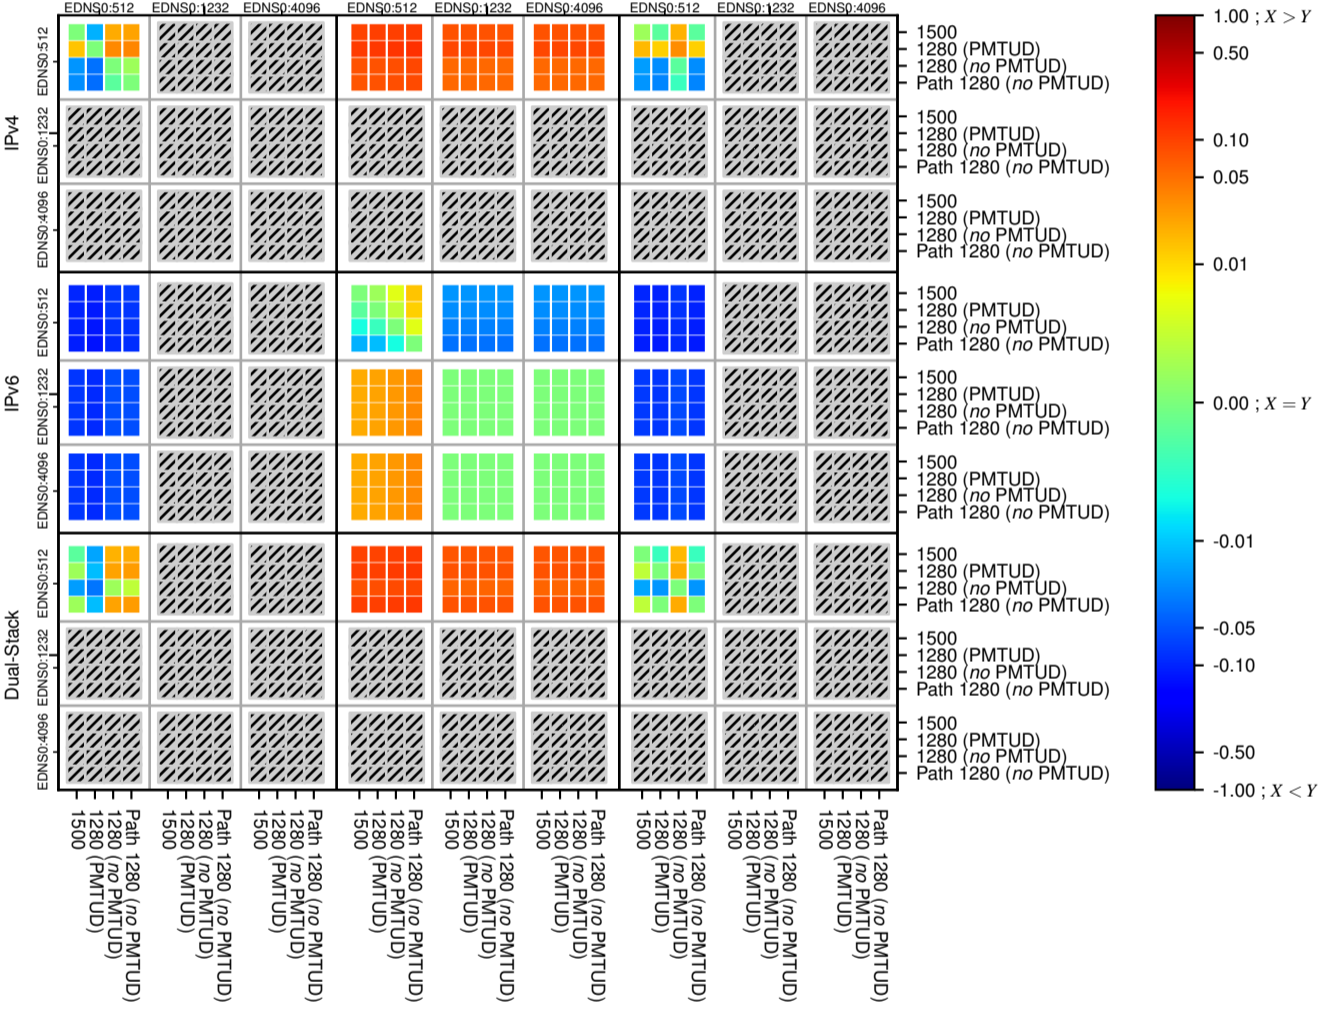

All Zones with DNSSEC for '.se'