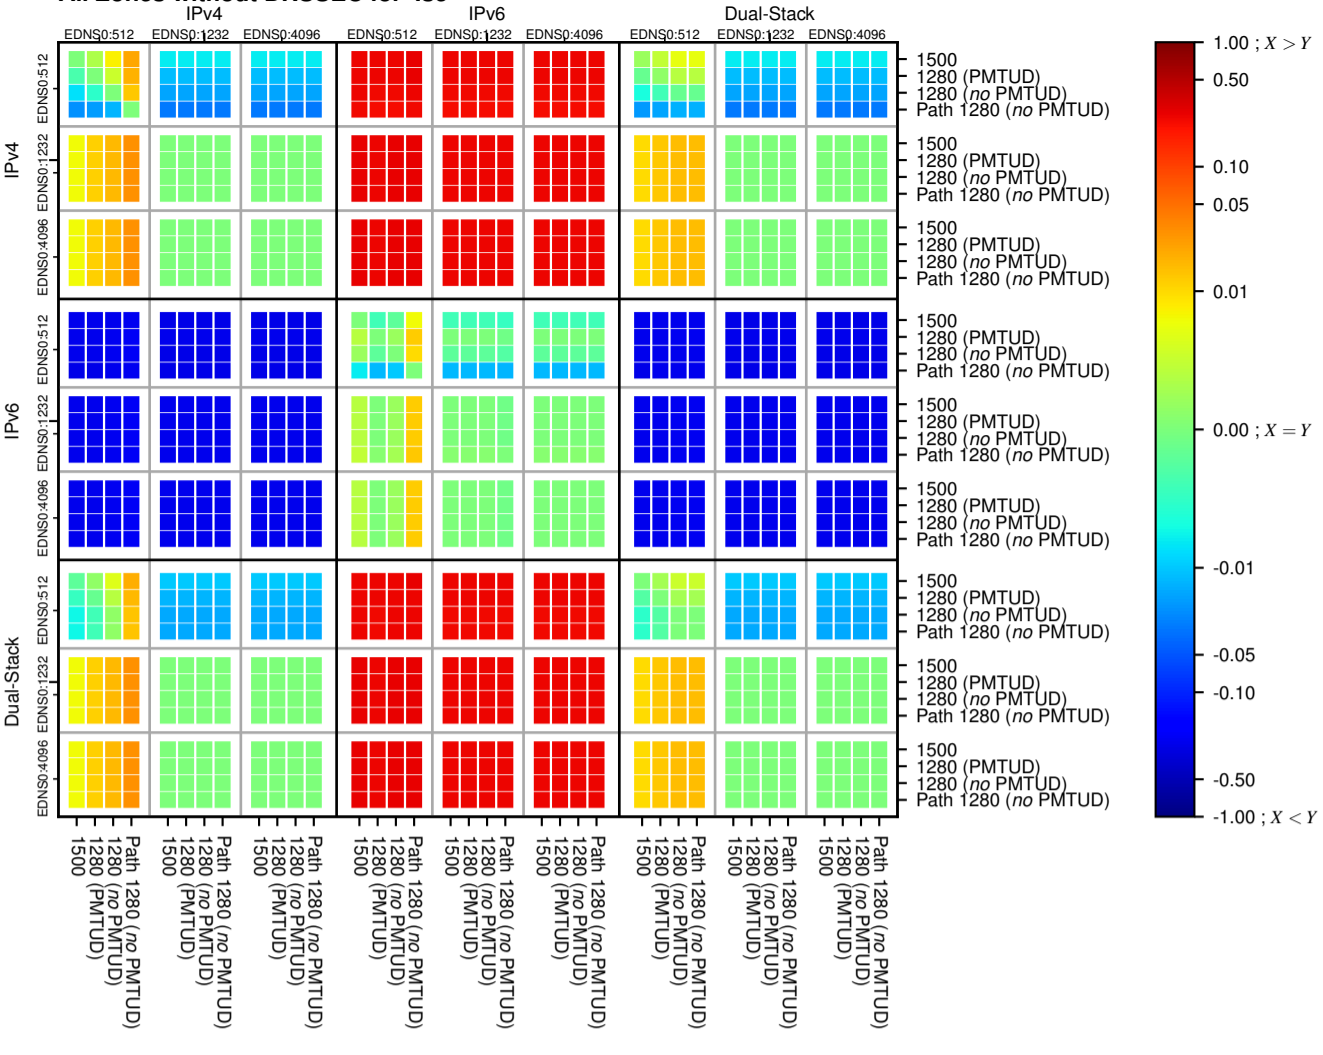

### All Zones without DNSSEC for '.se'