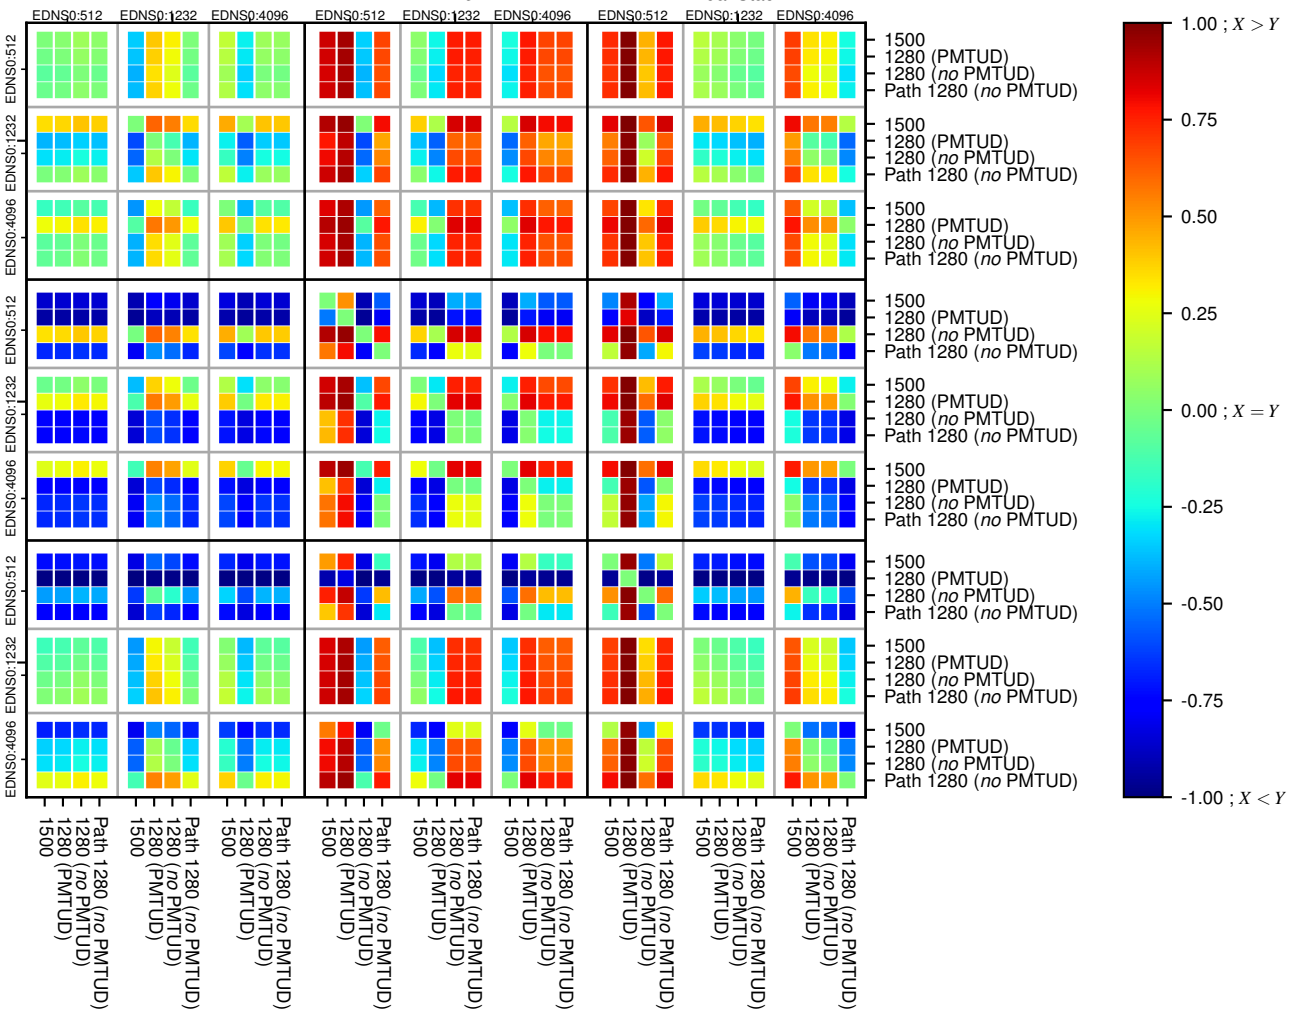

### All Zones without DNSSEC returning NOERROR for 'all\_psi\_domains'

### All Zones with DNSSEC returning NOERROR for 'all\_psi\_domains'