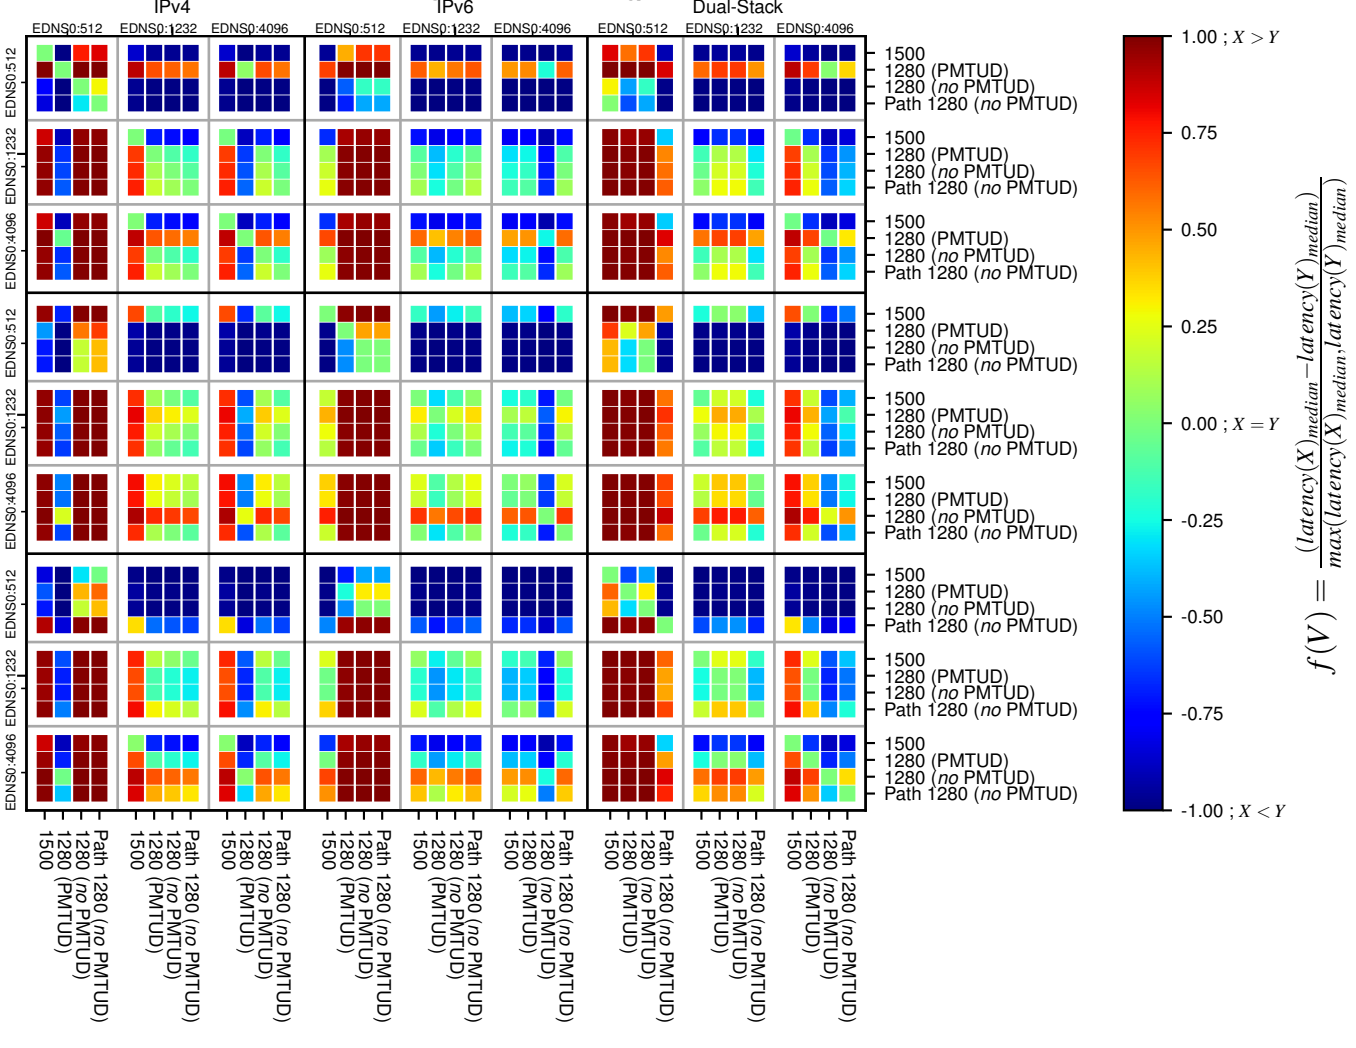

All Zones without DNSSEC returning NOERROR for '.jp'

All Zones with DNSSEC returning NOERROR for '.jp'

All Zones returning NOERROR for '.jp'