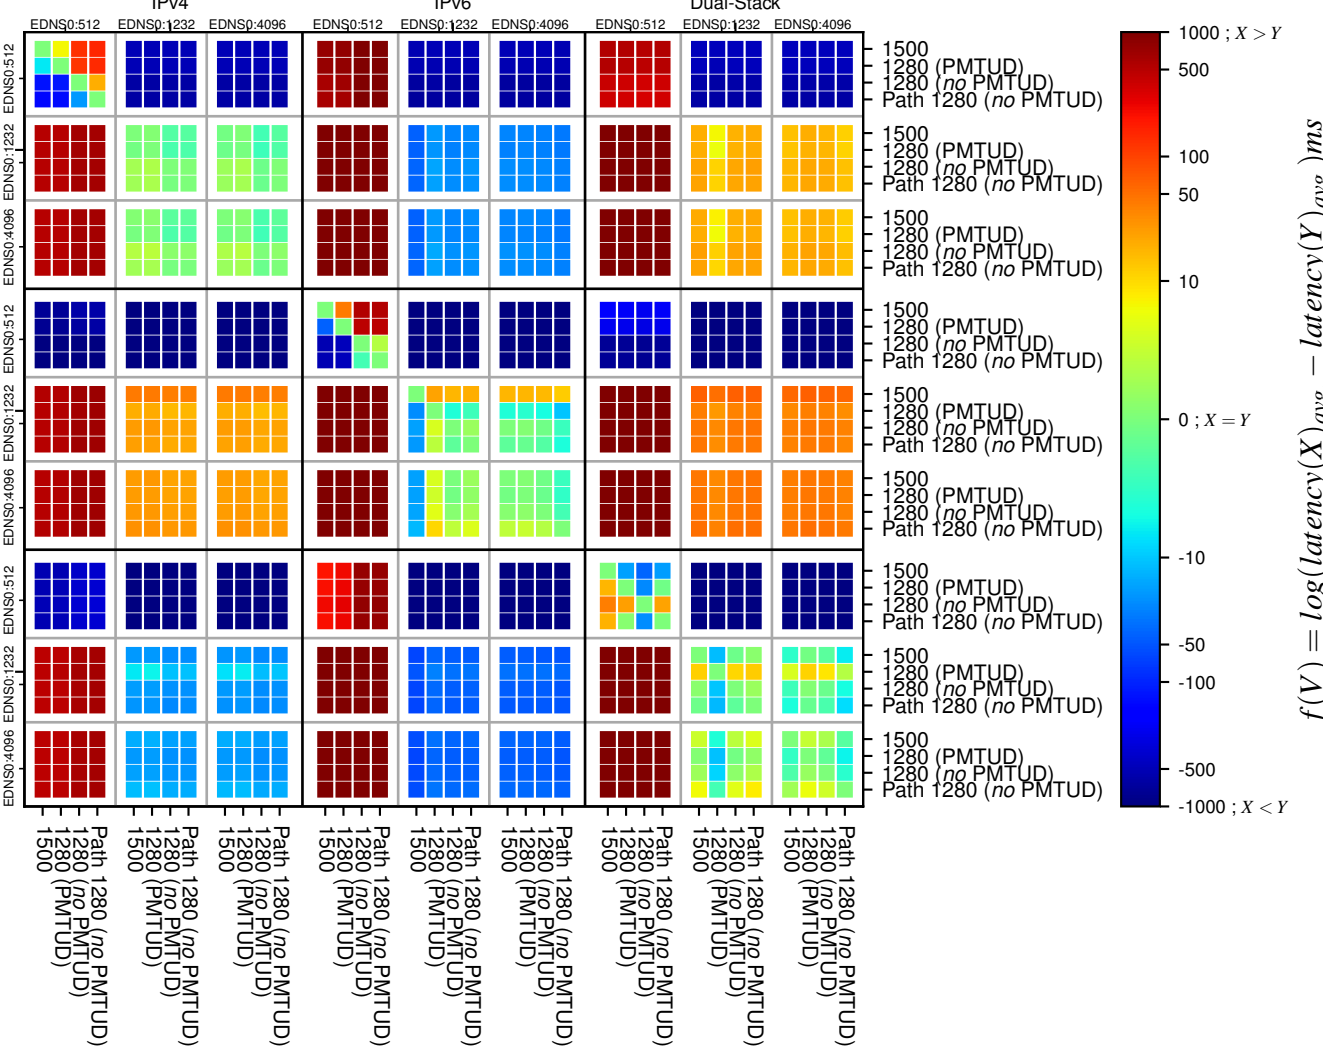

All Zones without DNSSEC returning NOERROR for '.com'

All Zones with DNSSEC returning NOERROR for '.com'

All Zones returning NOERROR for '.com'