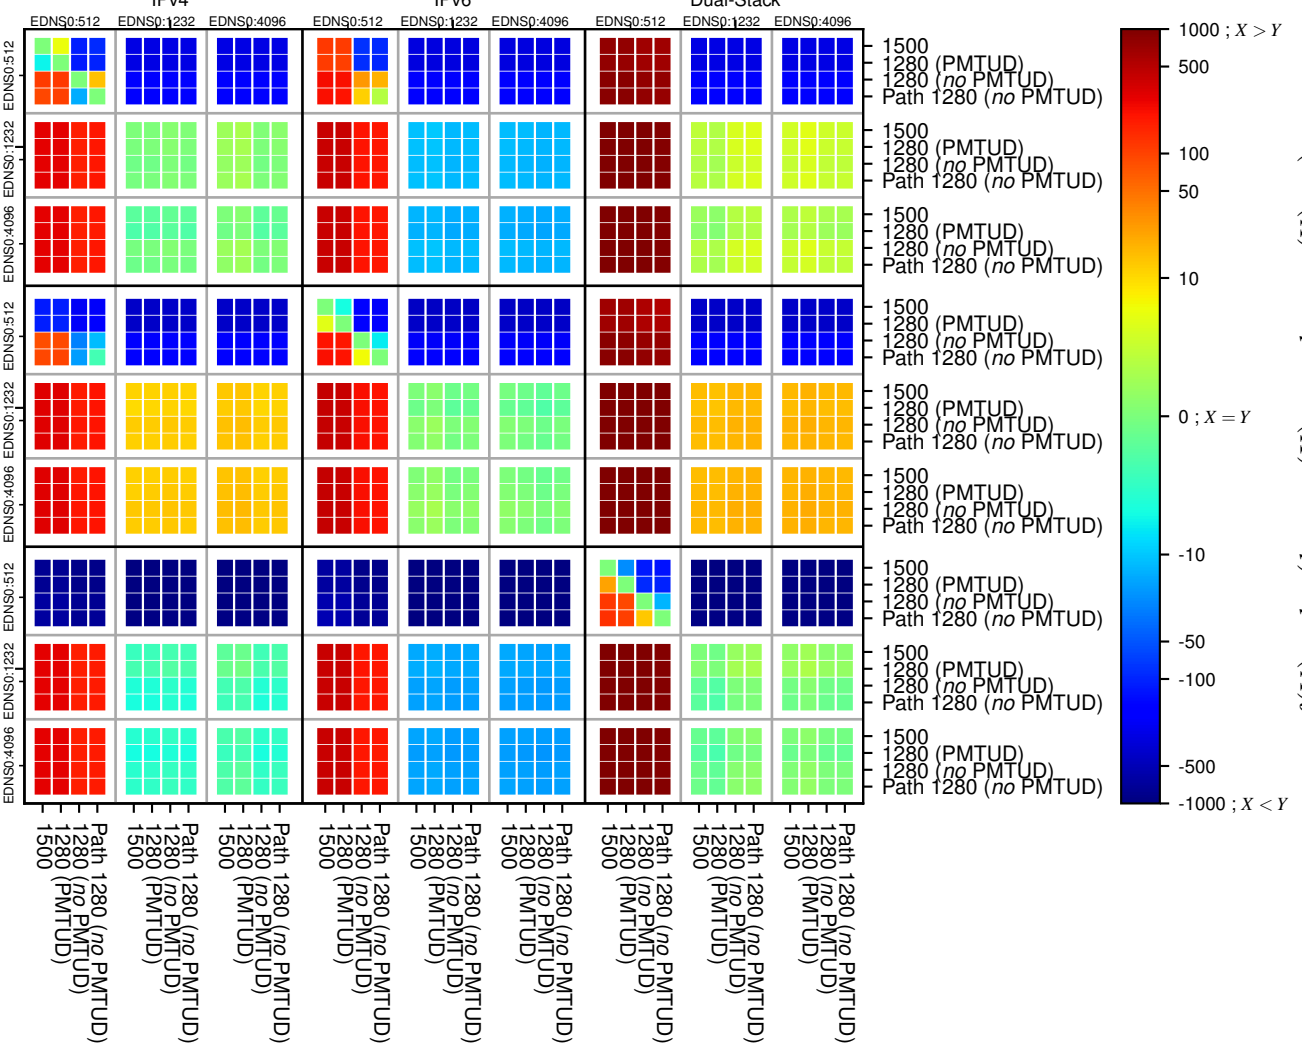

All Zones without DNSSEC returning NOERROR for '.de'

All Zones with DNSSEC returning NOERROR for '.de'

All Zones returning NOERROR for '.de'