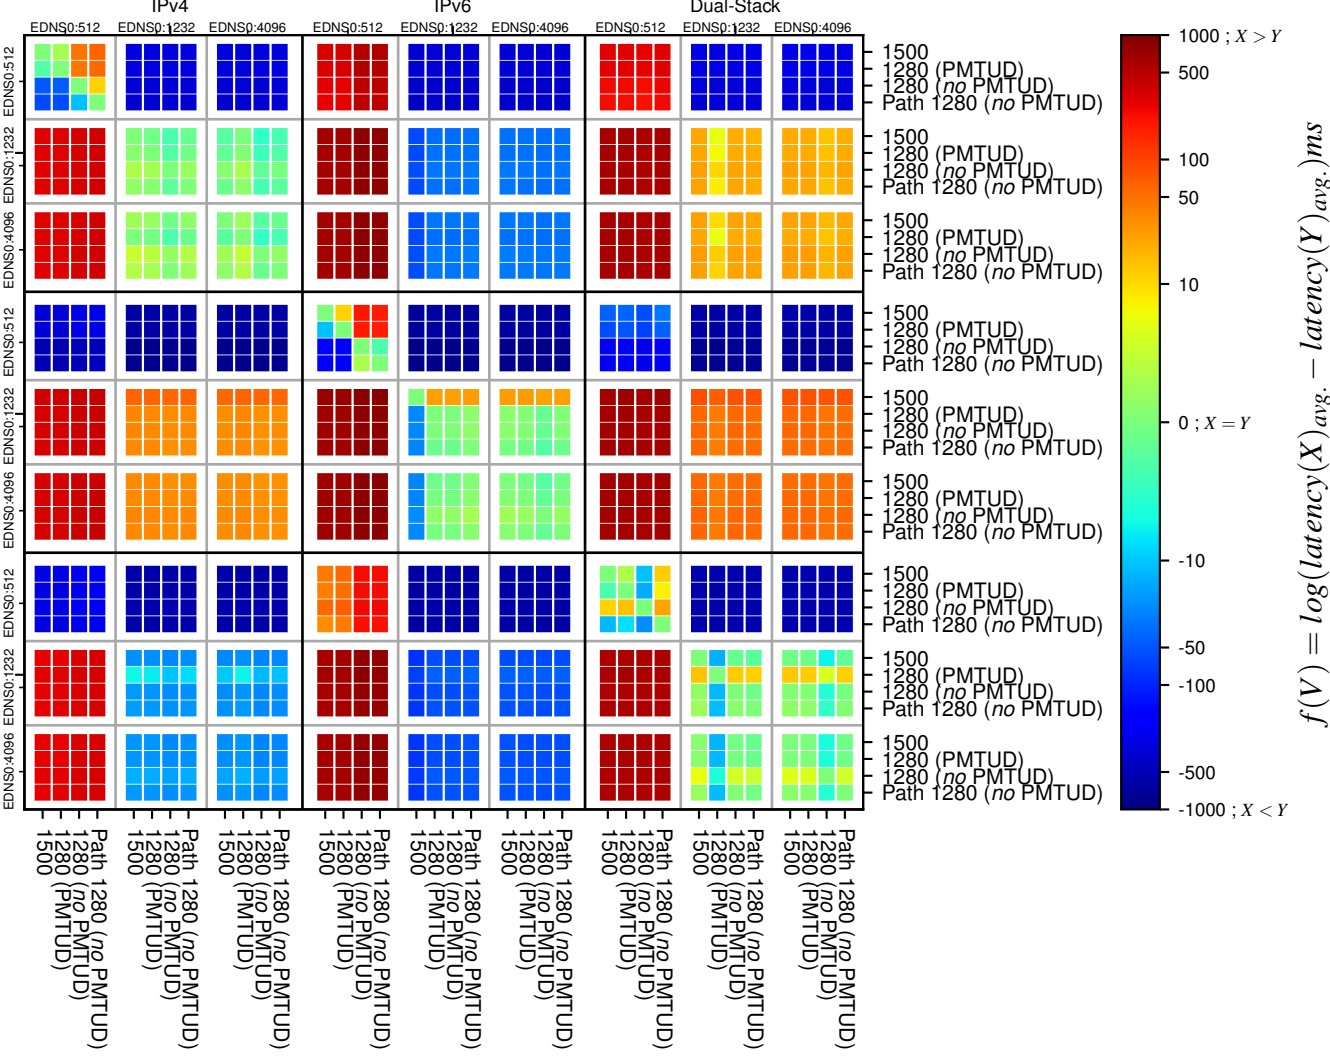

All Zones without DNSSEC returning NOERROR for '.net'

All Zones with DNSSEC returning NOERROR for '.net'

All Zones returning NOERROR for '.net'