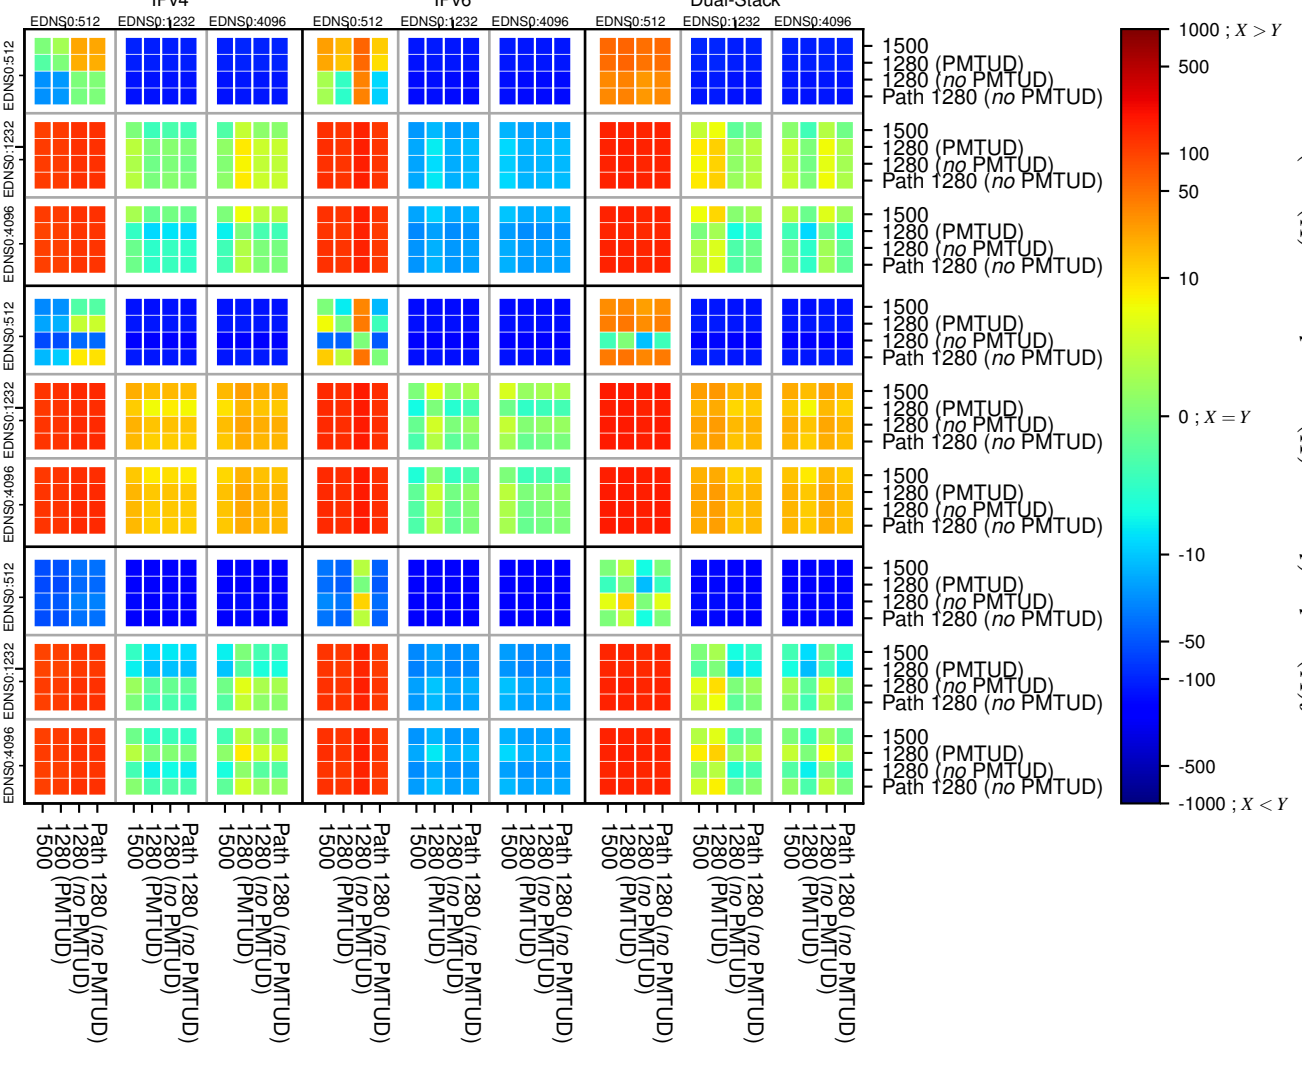

All Zones without DNSSEC returning NOERROR for '.se'

All Zones with DNSSEC returning NOERROR for '.se'

All Zones returning NOERROR for '.se'