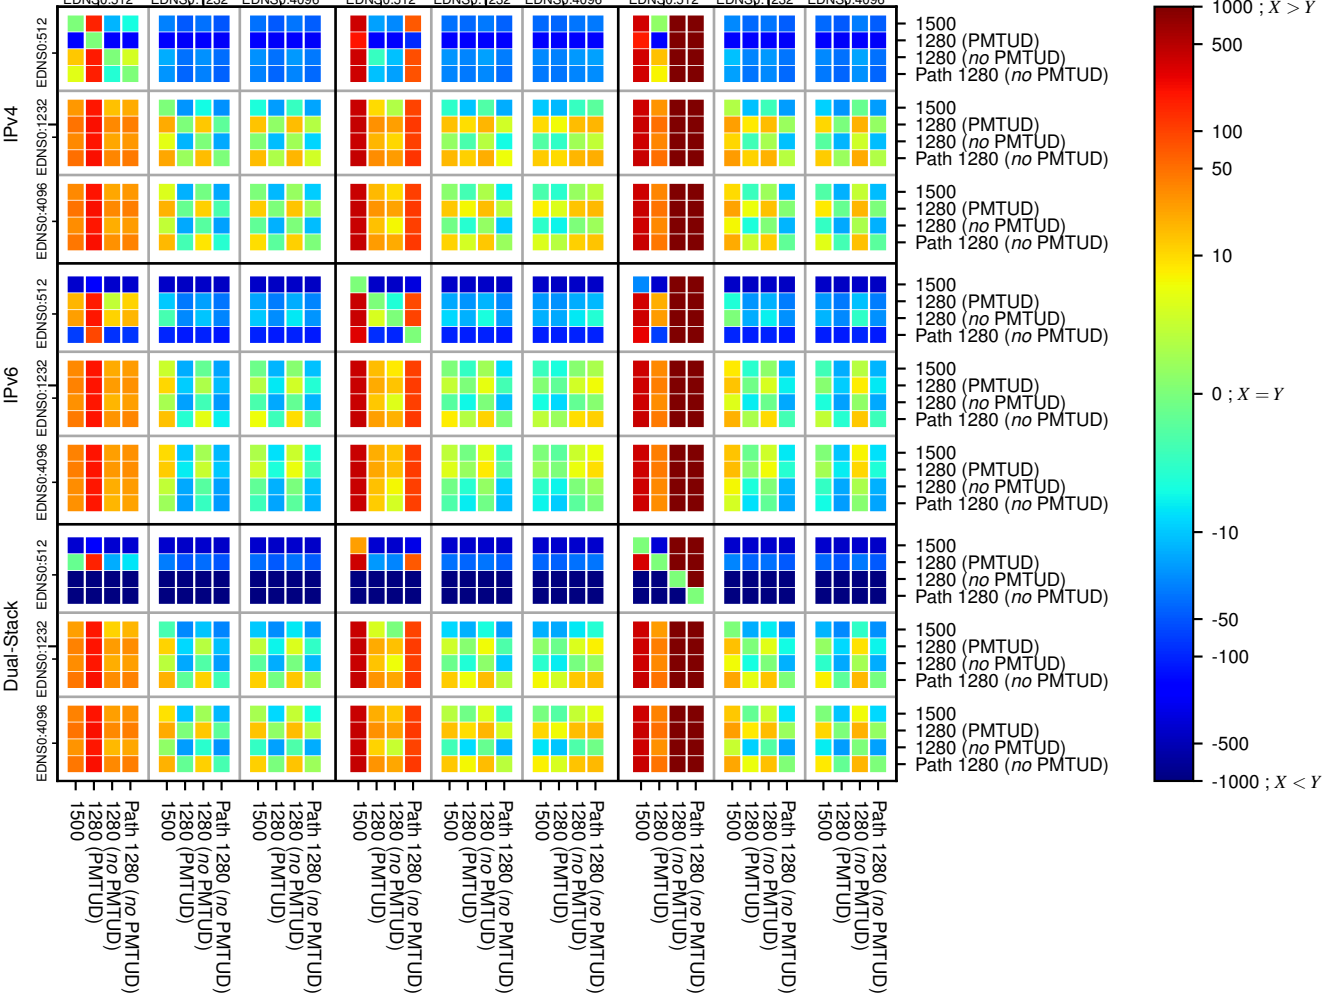

All Zones without DNSSEC returning NOERROR for '.de'

All Zones with DNSSEC returning NOERROR for '.de'

All Zones returning NOERROR for '.de'

$$f(V) = \log(\text{latency}(X)_{\text{median}} - \text{latency}(Y)_{\text{median}}) \text{ms}$$

$$f(V) = \log(\text{latency}(X)_{\text{median}} - \text{latency}(Y)_{\text{median}}) \text{ms}$$

$$f(V) = \log(\text{latency}(X)_{\text{median}} - \text{latency}(Y)_{\text{median}}) \text{ms}$$