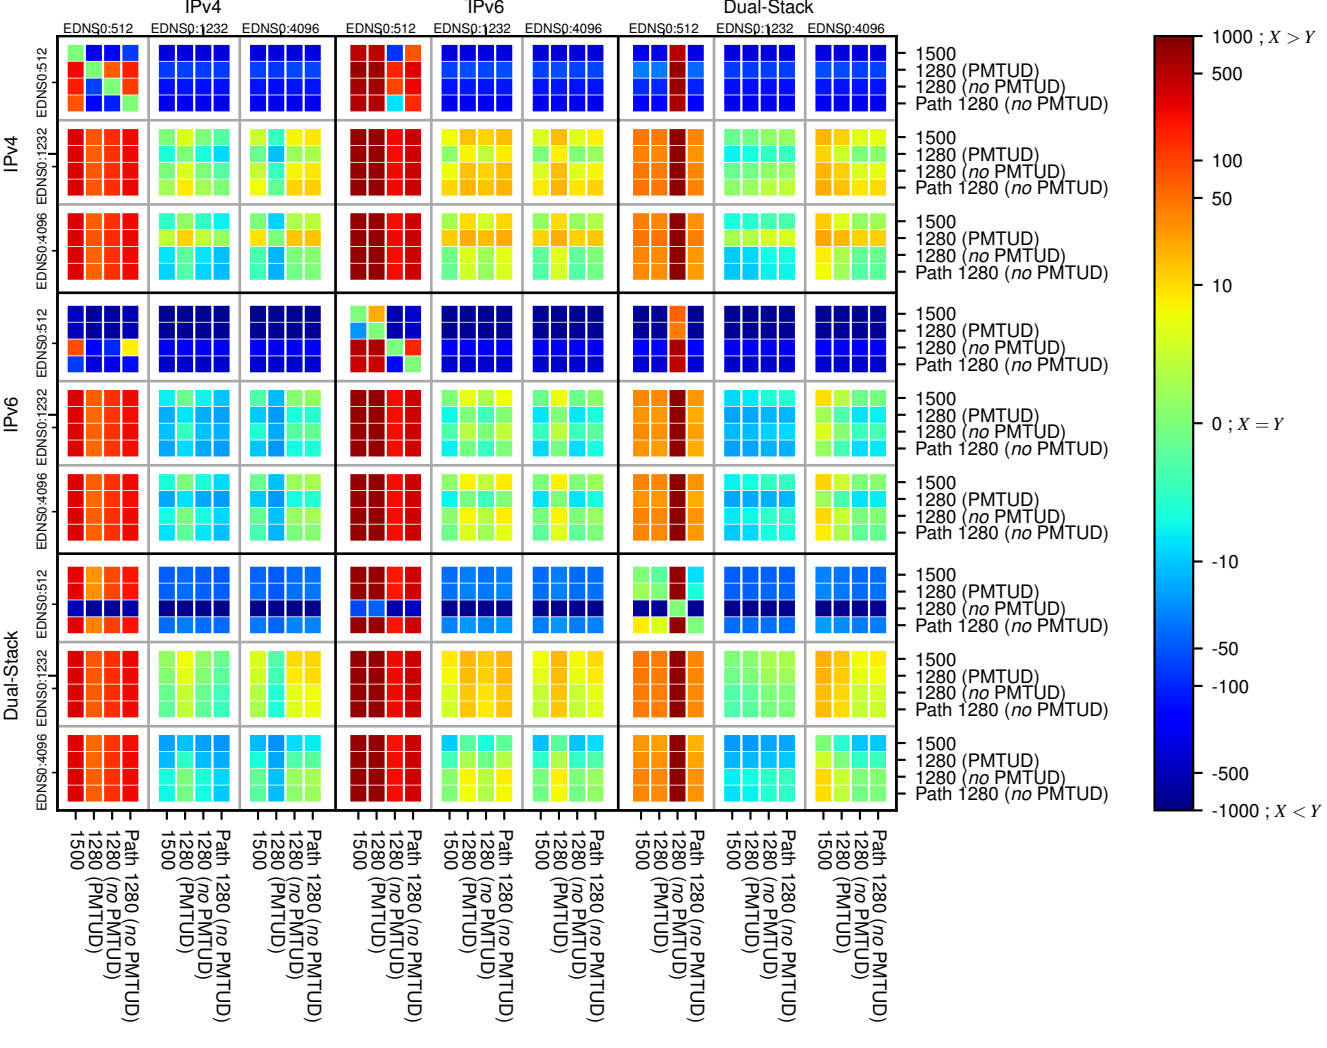

All Zones without DNSSEC returning NOERROR for '.de'

All Zones with DNSSEC returning NOERROR for '.de'

All Zones returning NOERROR for '.de'

$$f(V) = \log(\text{latency}(X)_{\text{median}} - \text{latency}(Y)_{\text{median}}) \text{ms}$$

$$f(V) = \log(\text{latency}(X)_{\text{median}} - \text{latency}(Y)_{\text{median}}) \text{ms}$$

$$f(V) = \log(\text{latency}(X)_{\text{median}} - \text{latency}(Y)_{\text{median}}) \text{ms}$$