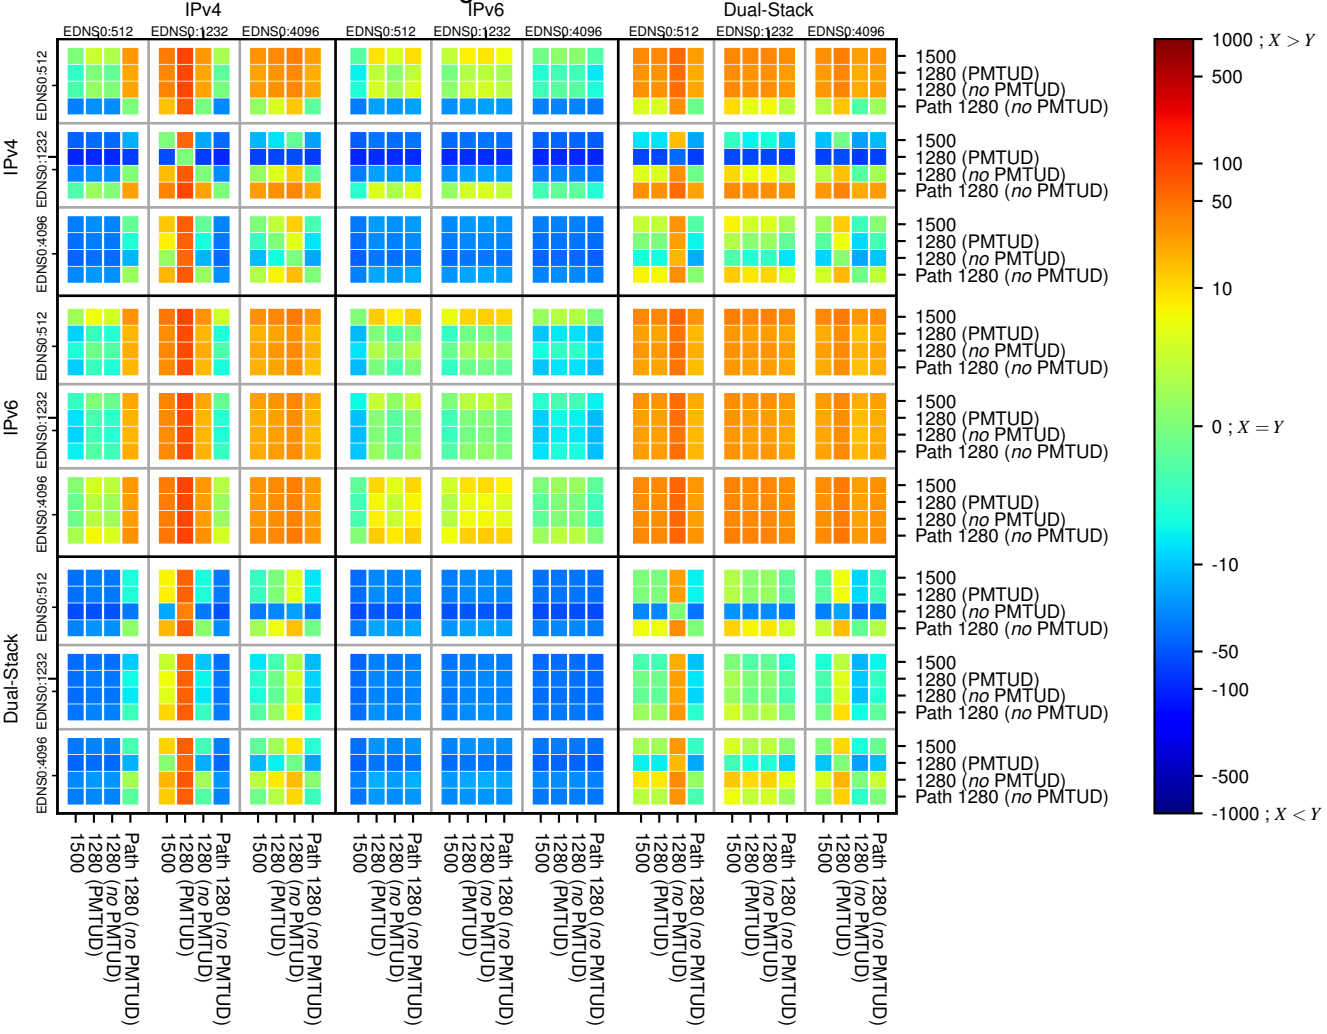

### All Zones without DNSSEC returning NOERROR for '.nl'

### All Zones with DNSSEC returning NOERROR for '.nl'