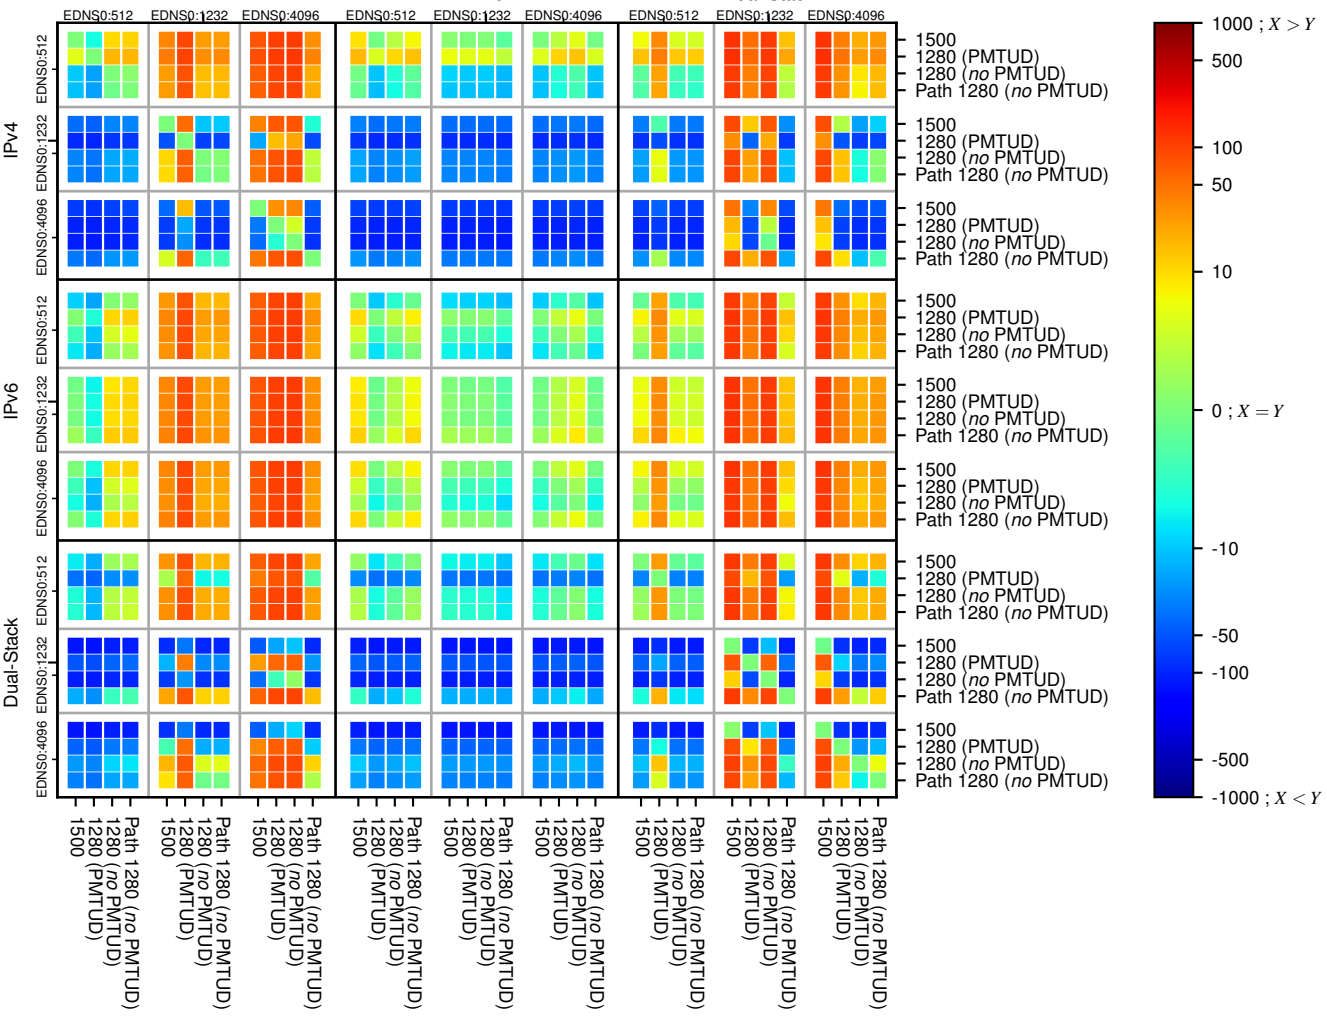

### All Zones without DNSSEC returning NOERROR for '.nl'

### All Zones with DNSSEC returning NOERROR for '.nl'