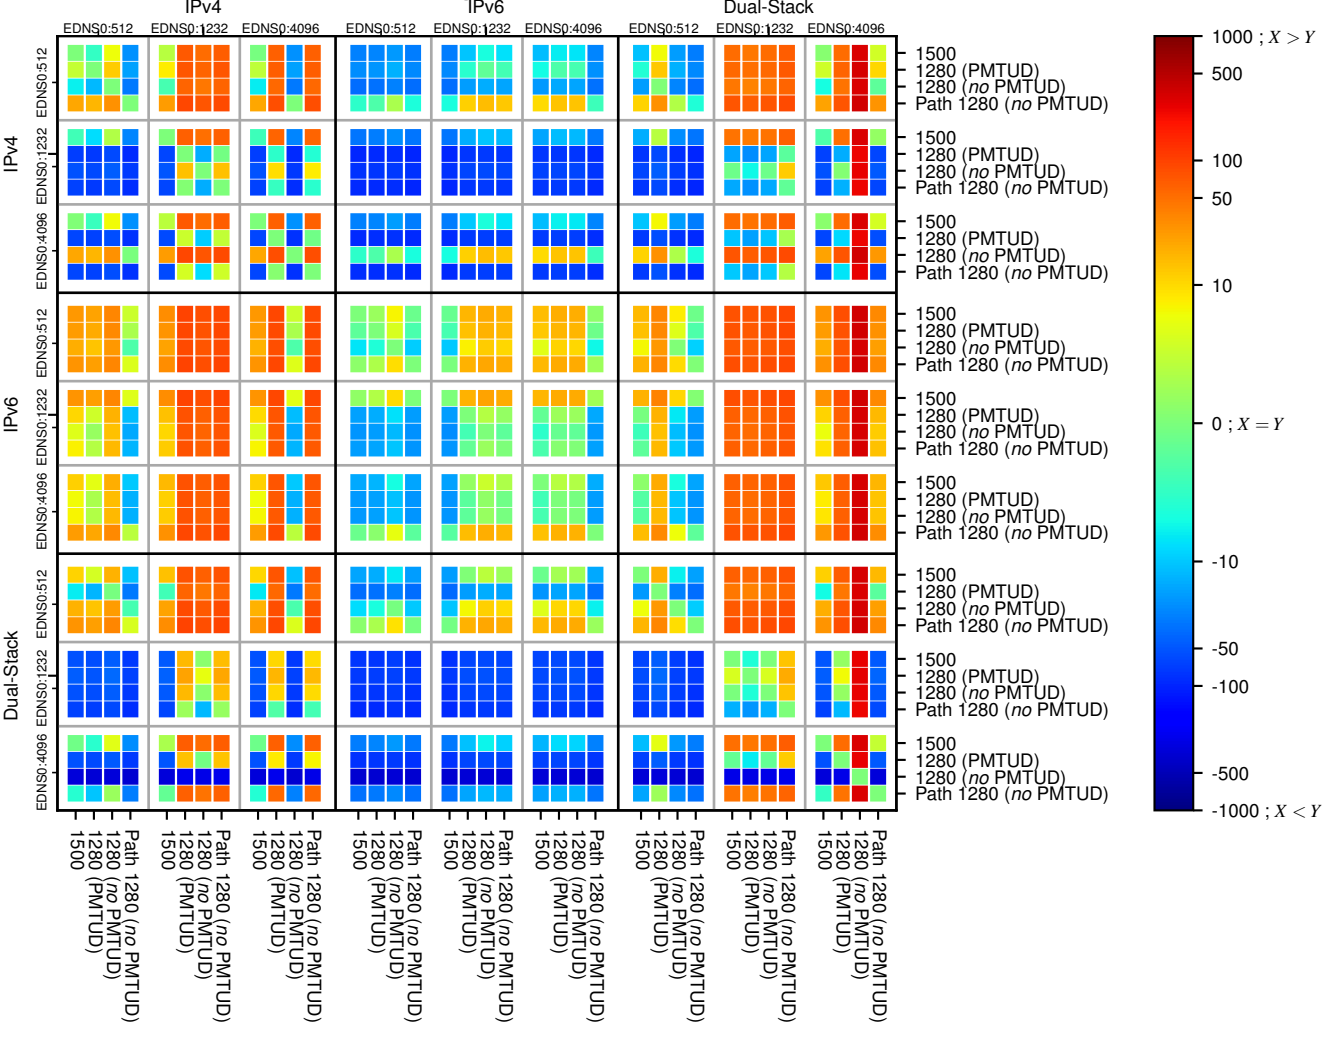

### All Zones without DNSSEC returning NOERROR for '.se'

### All Zones with DNSSEC returning NOERROR for '.se'