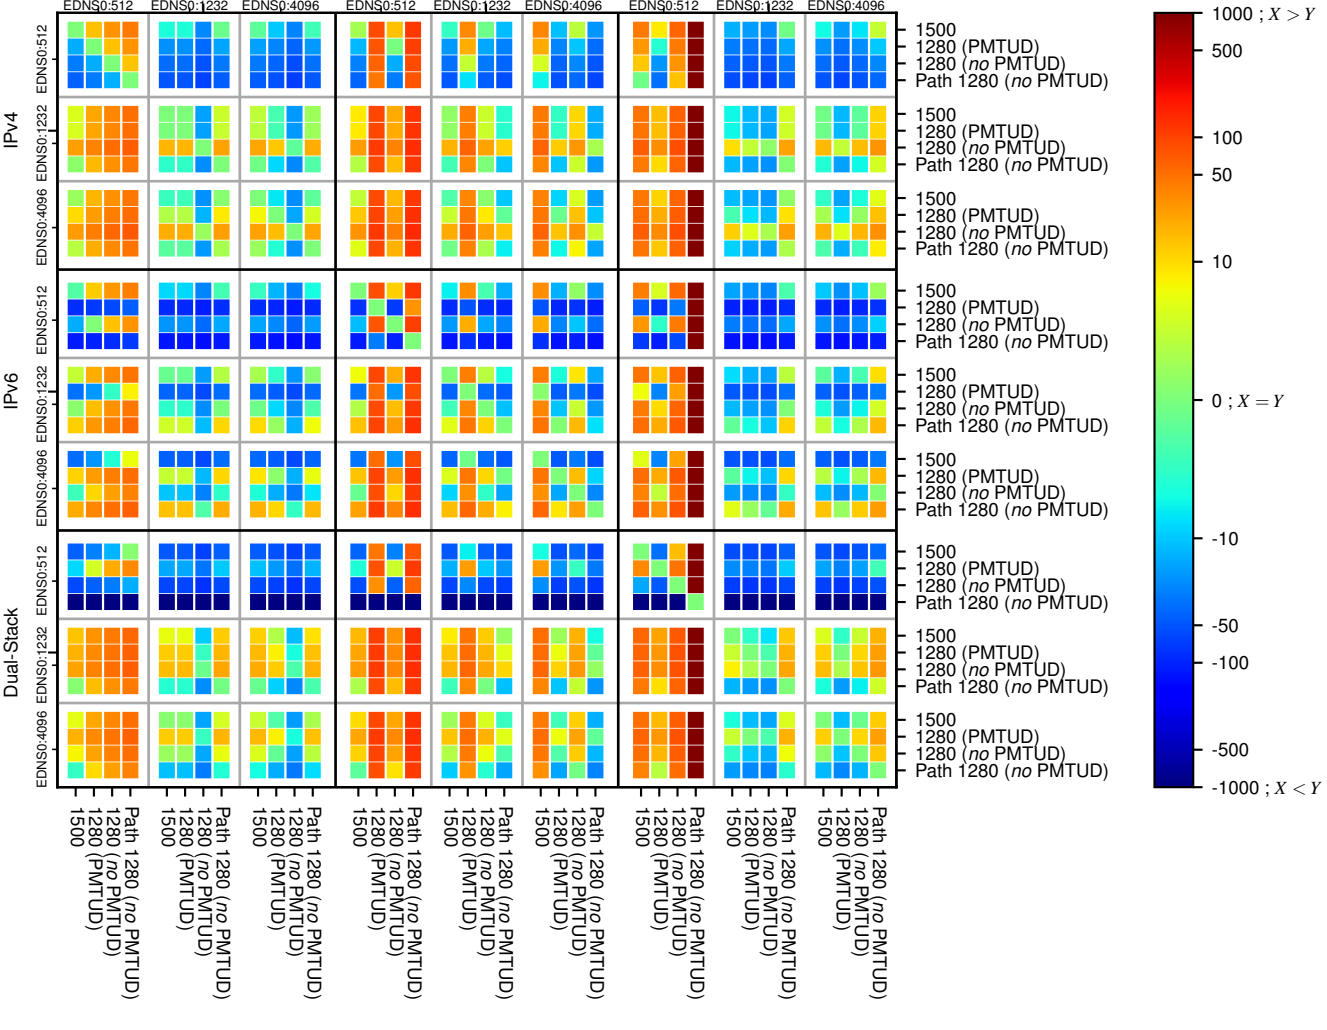

All Zones with DNSSEC returning NOERROR for '.se'