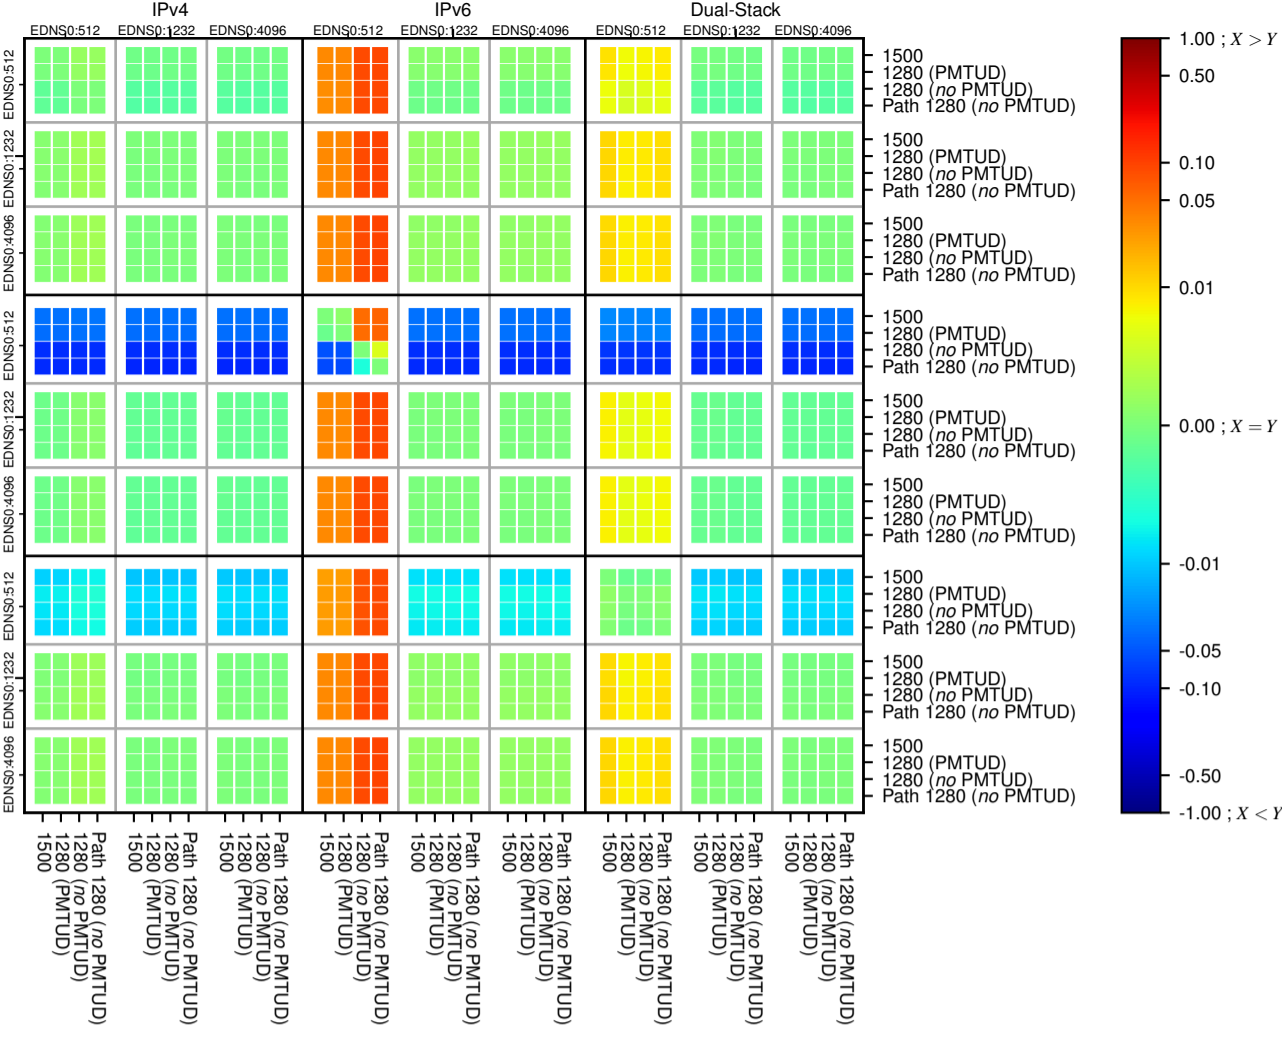

All Zones without DNSSEC for '.com'

$$f(V) = |(X_{TIMEOUT} \% - SERVFAIL) - (Y_{TIMEOUT} \% - SERVFAIL)|$$

All Zones with DNSSEC for '.com'

$$f(V) = |(X_{TIMEOUT} \% - SERVFAIL) - (Y_{TIMEOUT} \% - SERVFAIL)|$$

All Zones for '.com'

$$f(V) = |(X_{TIMEOUT} \% - SERVFAIL) - (Y_{TIMEOUT} \% - SERVFAIL)|$$