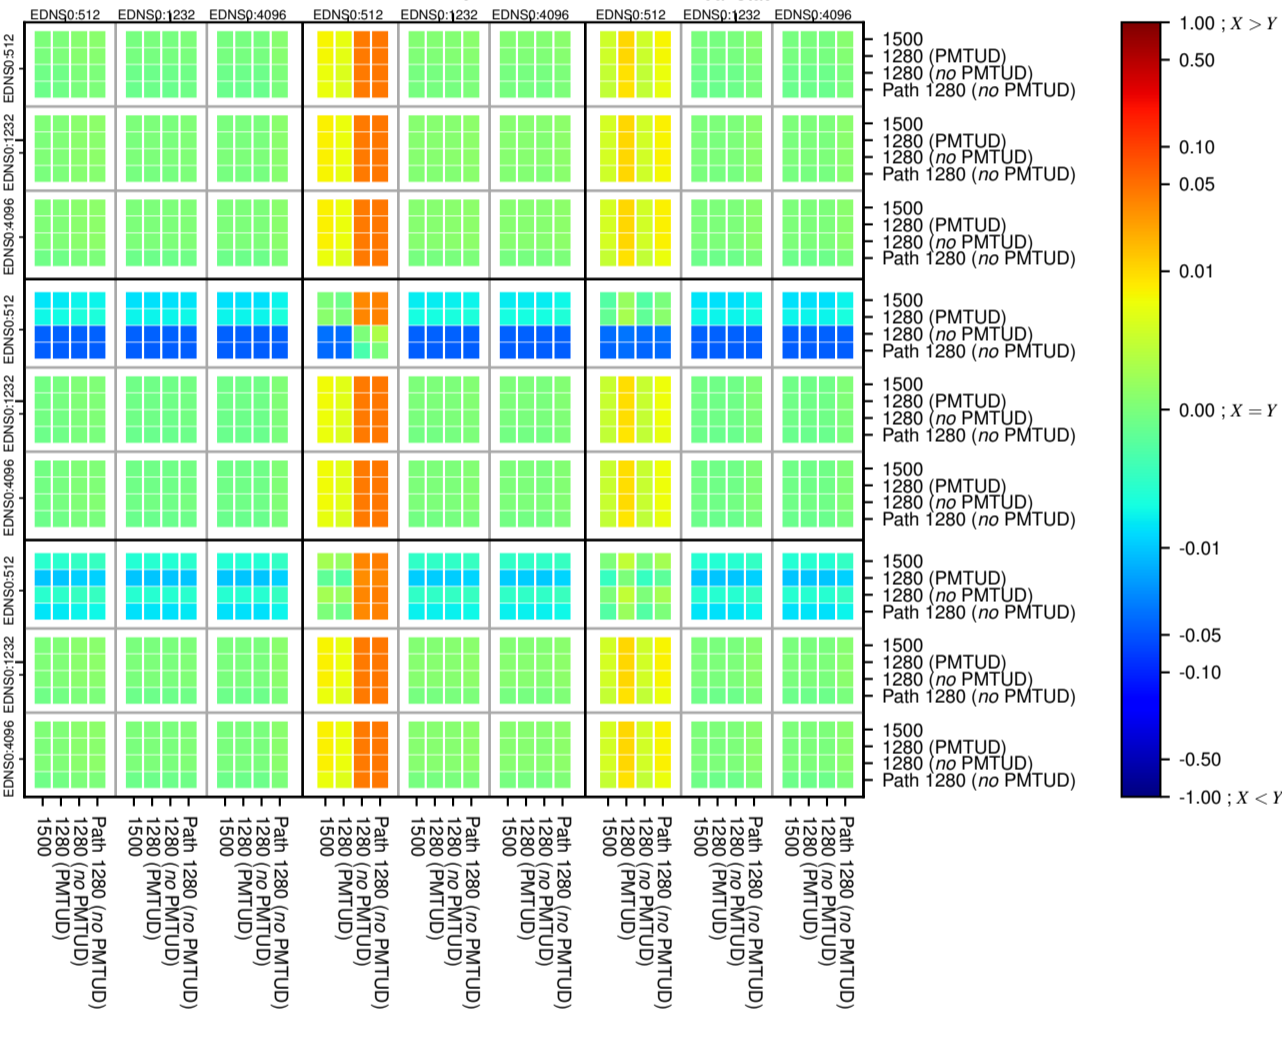

All Zones without DNSSEC for '.com'

$$f(V) = |(X_{TIMEOUT} \% - SERVFAIL) - (Y_{TIMEOUT} \% - SERVFAIL)|$$

All Zones with DNSSEC for '.com'

$$f(V) = |(X_{TIMEOUT} \% - SERVFAIL) - (Y_{TIMEOUT} \% - SERVFAIL)|$$

All Zones for '.com'

$$f(V) = |(X_{TIMEOUT} \% - SERVFAIL) - (Y_{TIMEOUT} \% - SERVFAIL)|$$