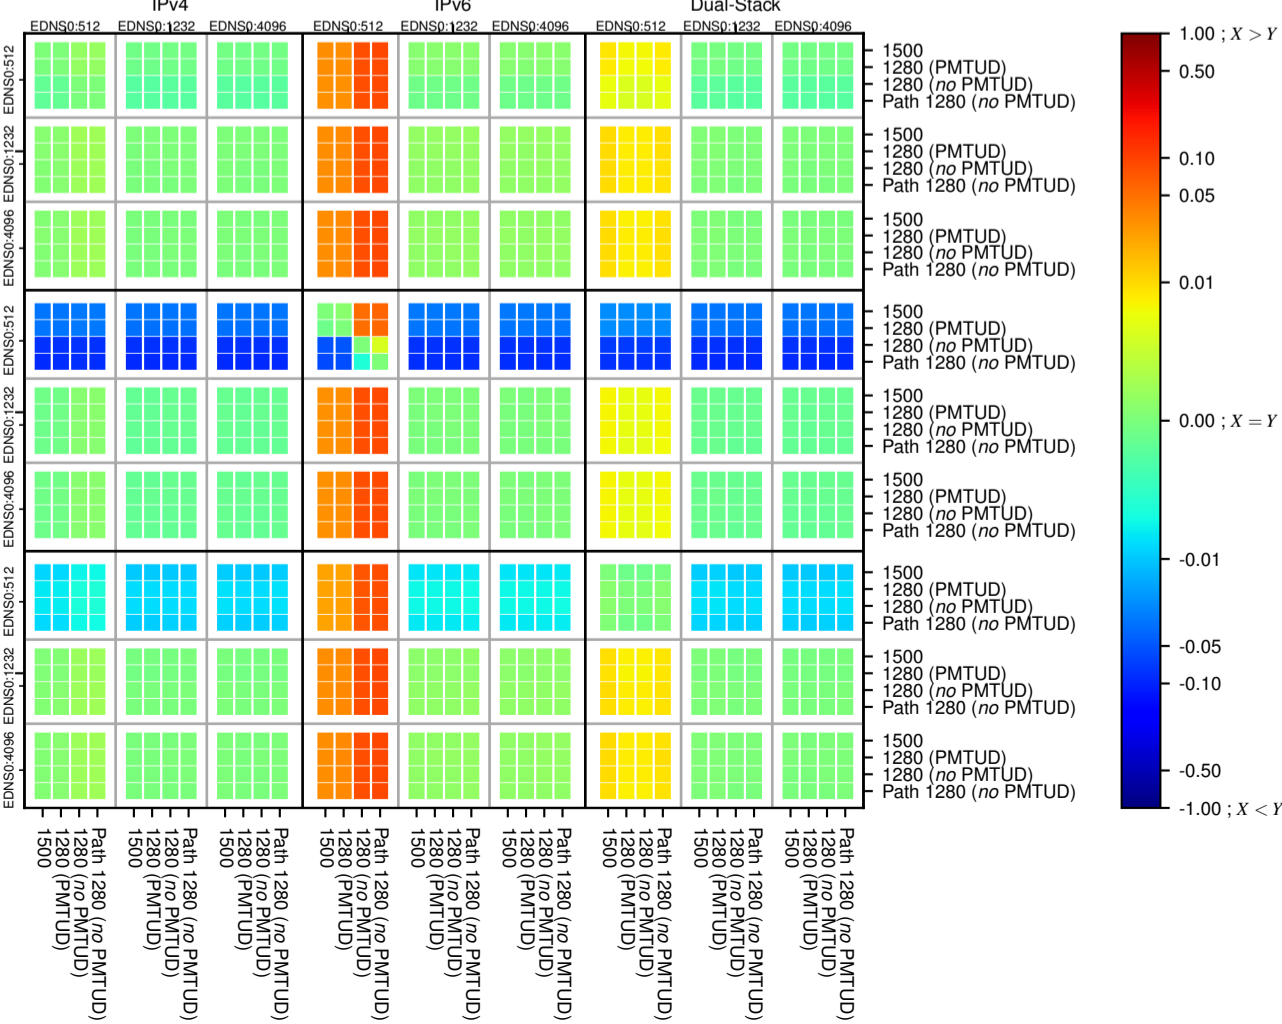

All Zones without DNSSEC for '.com'

$$f(V) = |(X_{TIMEOUT} \% - SERVFAIL) - (Y_{TIMEOUT} \% - SERVFAIL)|$$

All Zones with DNSSEC for '.com'

$$f(V) = |(X_{TIMEOUT} \% - SERVFAIL) - (Y_{TIMEOUT} \% - SERVFAIL)|$$

All Zones for '.com'

$$f(V) = |(X_{TIMEOUT} \% - SERVFAIL) - (Y_{TIMEOUT} \% - SERVFAIL)|$$