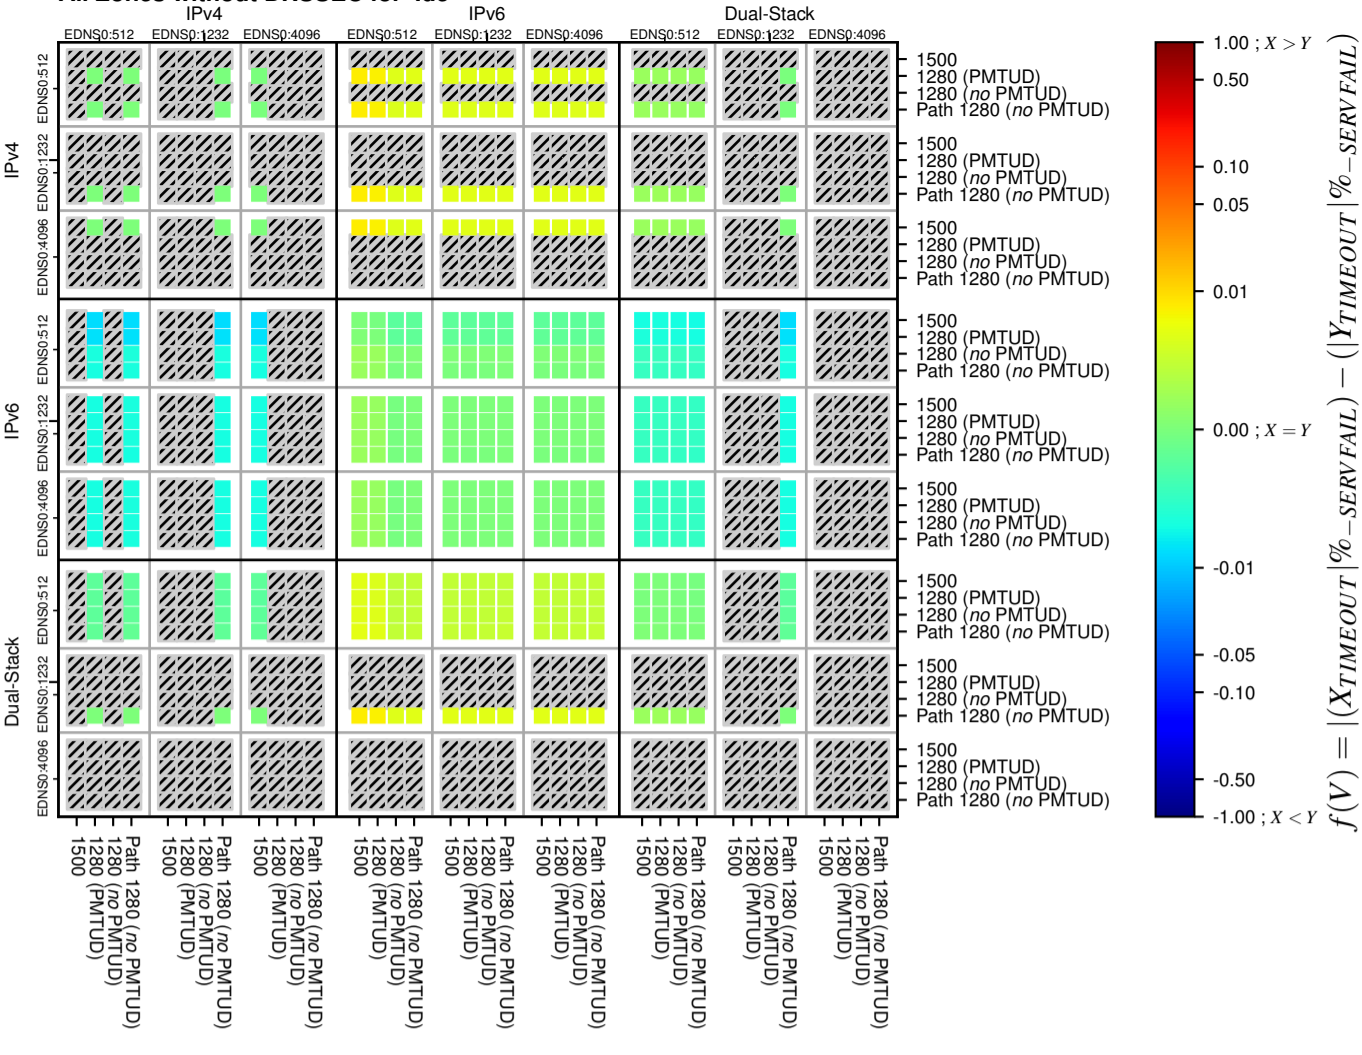

All Zones without DNSSEC for '.de'

All Zones with DNSSEC for '.de'

All Zones for '.de'