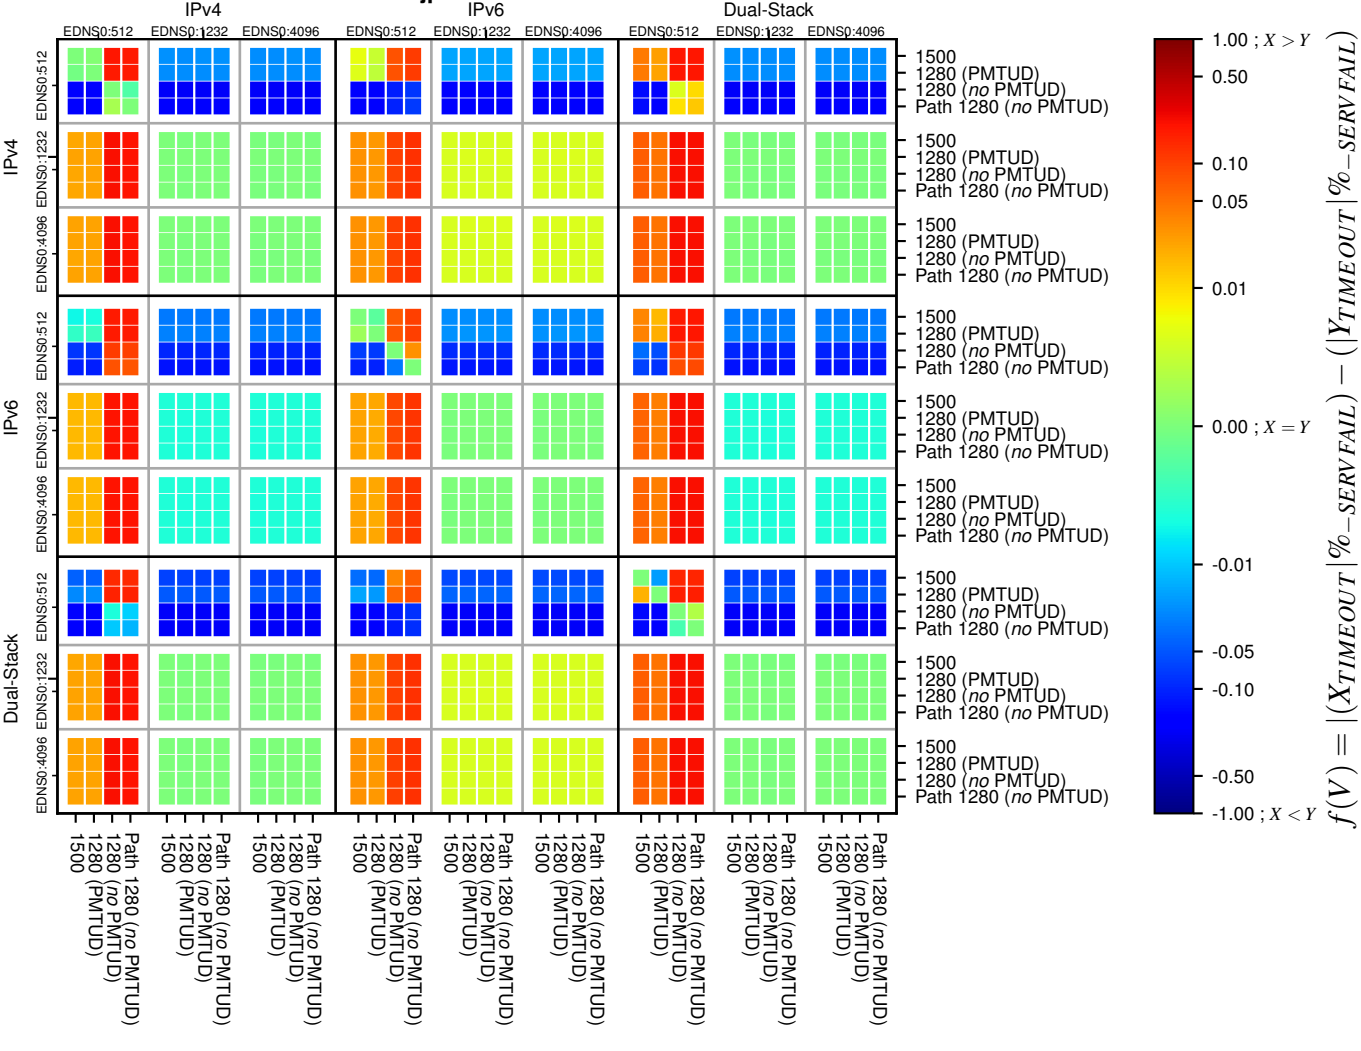

All Zones without DNSSEC for '.jp'

All Zones with DNSSEC for '.jp'

All Zones for '.jp'

$$f(V) = |(X_{TIMEOUT} | \% - SERVFAIL) - (Y_{TIMEOUT} | \% - SERVFAIL)|$$

$$f(V) = |(X_{TIMEOUT} | \% - SERVFAIL) - (Y_{TIMEOUT} | \% - SERVFAIL)|$$

$$f(V) = |(X_{TIMEOUT} | \% - SERVFAIL) - (Y_{TIMEOUT} | \% - SERVFAIL)|$$