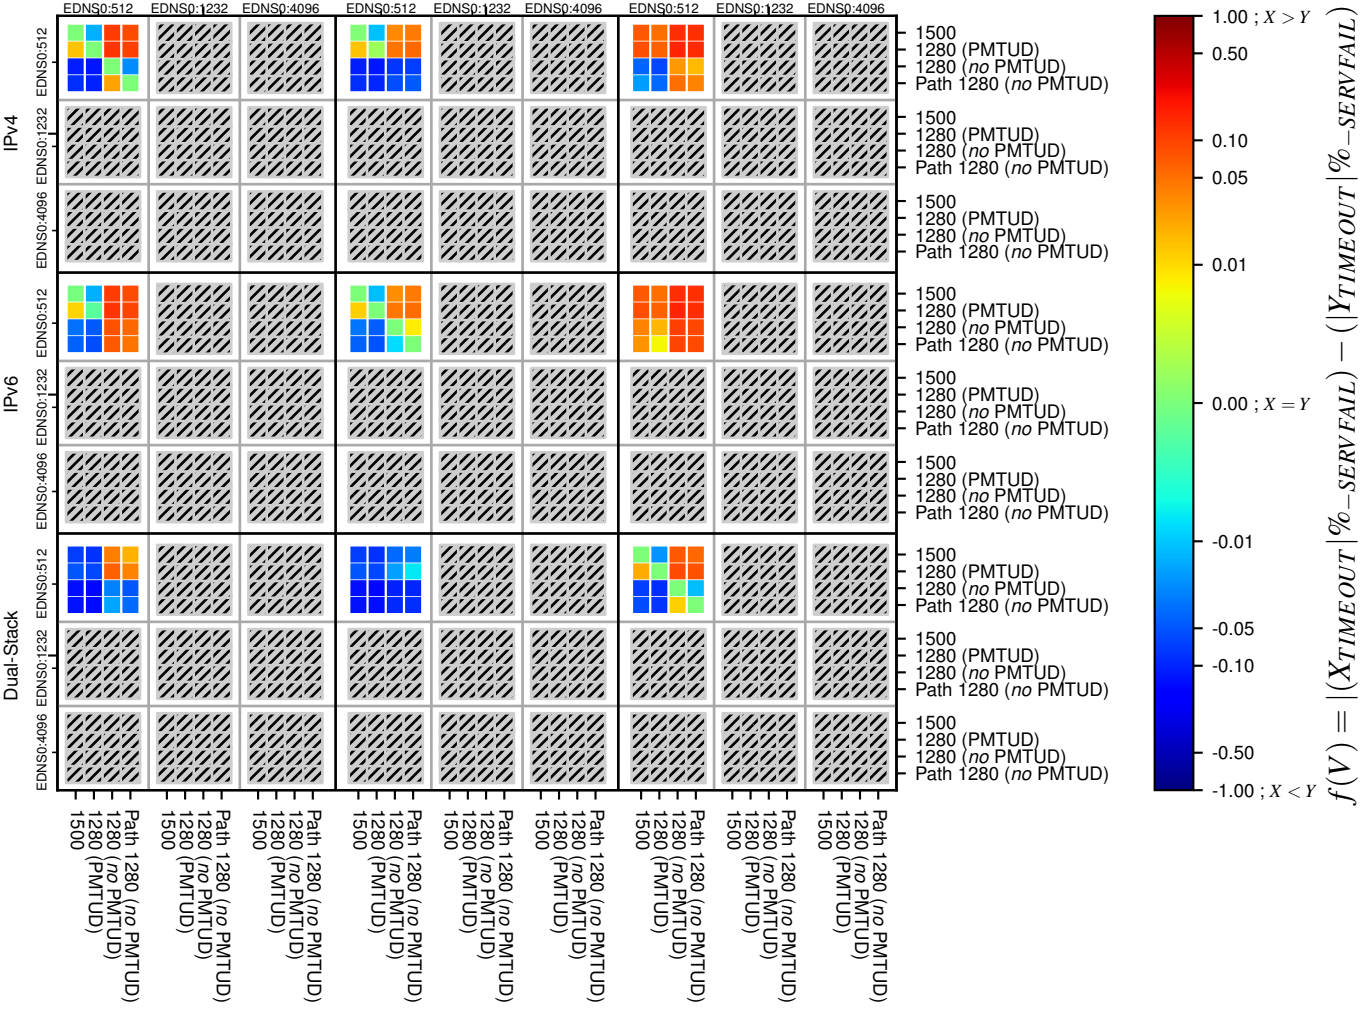

All Zones without DNSSEC for '.jp'

All Zones with DNSSEC for '.jp'

All Zones for '.jp'

$$f(V) = |(X_{TIMEOUT} | \% - SERVFAIL) - (Y_{TIMEOUT} | \% - SERVFAIL)|$$

$$f(V) = |(X_{TIMEOUT} | \% - SERVFAIL) - (Y_{TIMEOUT} | \% - SERVFAIL)|$$

$$f(V) = |(X_{TIMEOUT} | \% - SERVFAIL) - (Y_{TIMEOUT} | \% - SERVFAIL)|$$