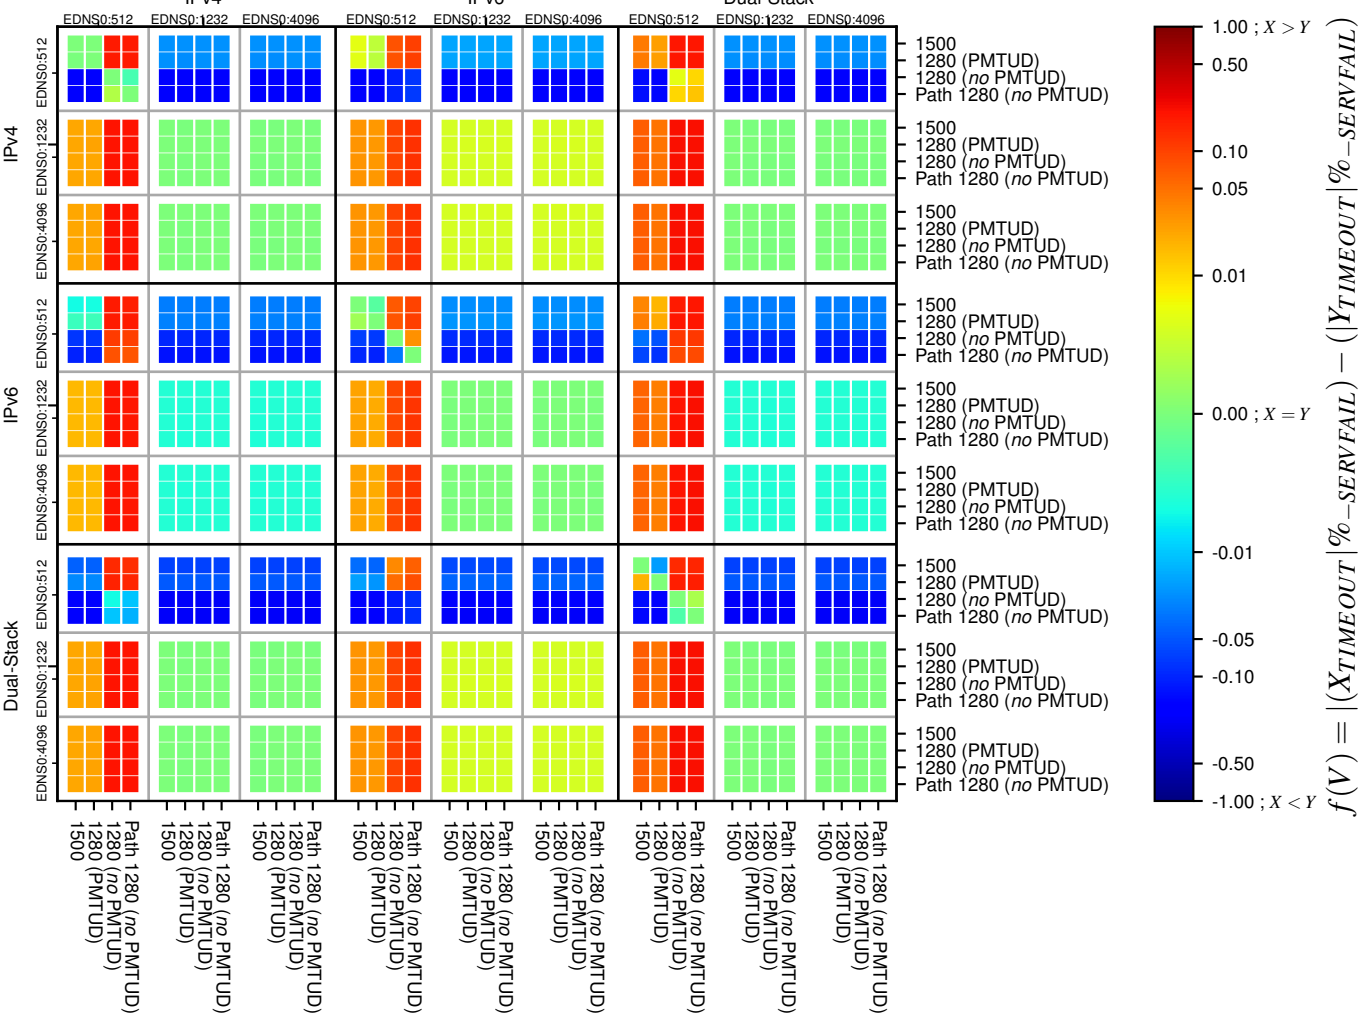

All Zones without DNSSEC for '.jp'

All Zones with DNSSEC for '.jp'

All Zones for '.jp'

$$f(V) = |(X_{TIMEOUT} | \% - SERVFAIL) - (Y_{TIMEOUT} | \% - SERVFAIL)|$$

$$f(V) = |(X_{TIMEOUT} | \% - SERVFAIL) - (Y_{TIMEOUT} | \% - SERVFAIL)|$$

$$f(V) = |(X_{TIMEOUT} | \% - SERVFAIL) - (Y_{TIMEOUT} | \% - SERVFAIL)|$$