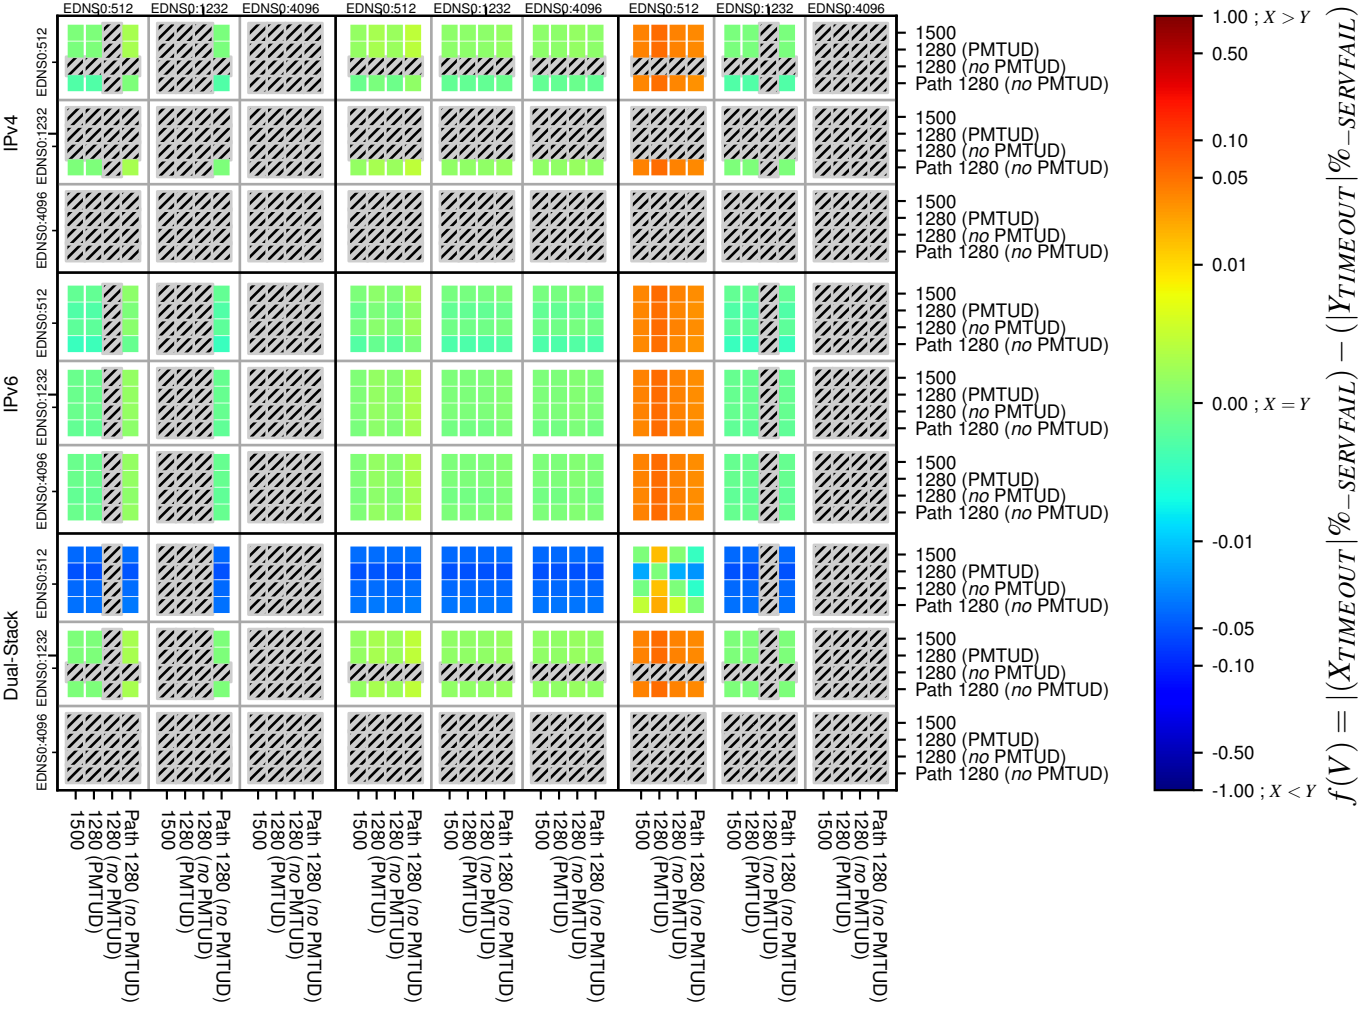

All Zones without DNSSEC for '.org'

All Zones with DNSSEC for '.org'

All Zones for '.org'

$$f(V) = |(X_{TIMEOUT} | \% - SERVFAIL) - ((Y_{TIMEOUT} | \% - SERVFAIL))|$$

$$f(V) = |(X_{TIMEOUT} | \% - SERVFAIL) - ((Y_{TIMEOUT} | \% - SERVFAIL))|$$

$$f(V) = |(X_{TIMEOUT} | \% - SERVFAIL) - ((Y_{TIMEOUT} | \% - SERVFAIL))|$$