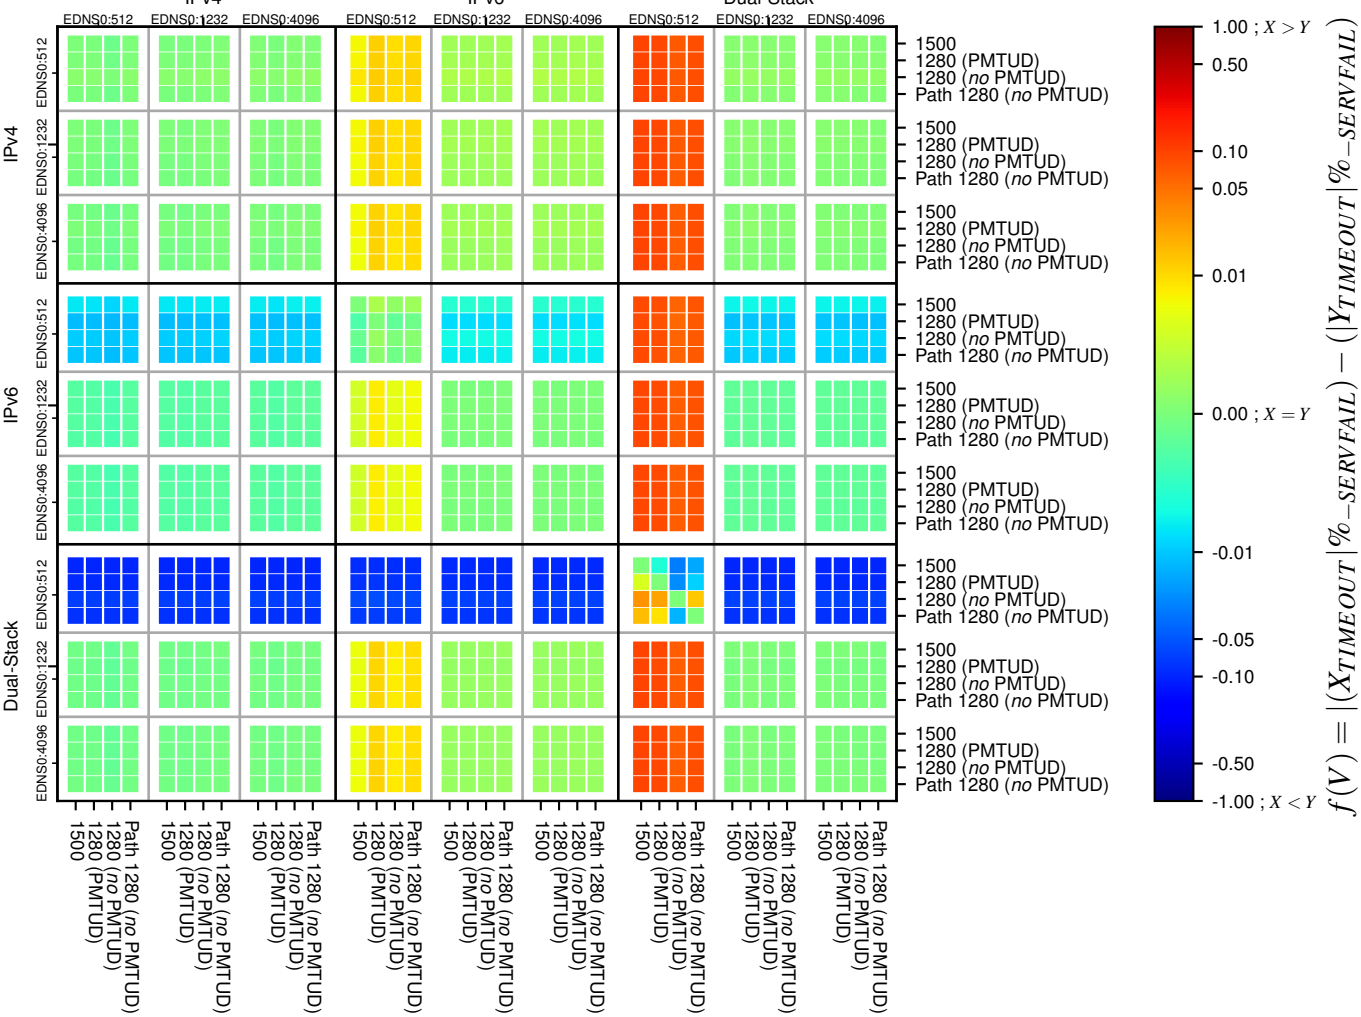

All Zones without DNSSEC for '.org'

All Zones with DNSSEC for '.org'

All Zones for '.org'

$$f(V) = |(X_{TIMEOUT} | \% - SERVFAIL) - ((Y_{TIMEOUT} | \% - SERVFAIL))|$$

$$f(V) = |(X_{TIMEOUT} | \% - SERVFAIL) - ((Y_{TIMEOUT} | \% - SERVFAIL))|$$

$$f(V) = |(X_{TIMEOUT} | \% - SERVFAIL) - ((Y_{TIMEOUT} | \% - SERVFAIL))|$$