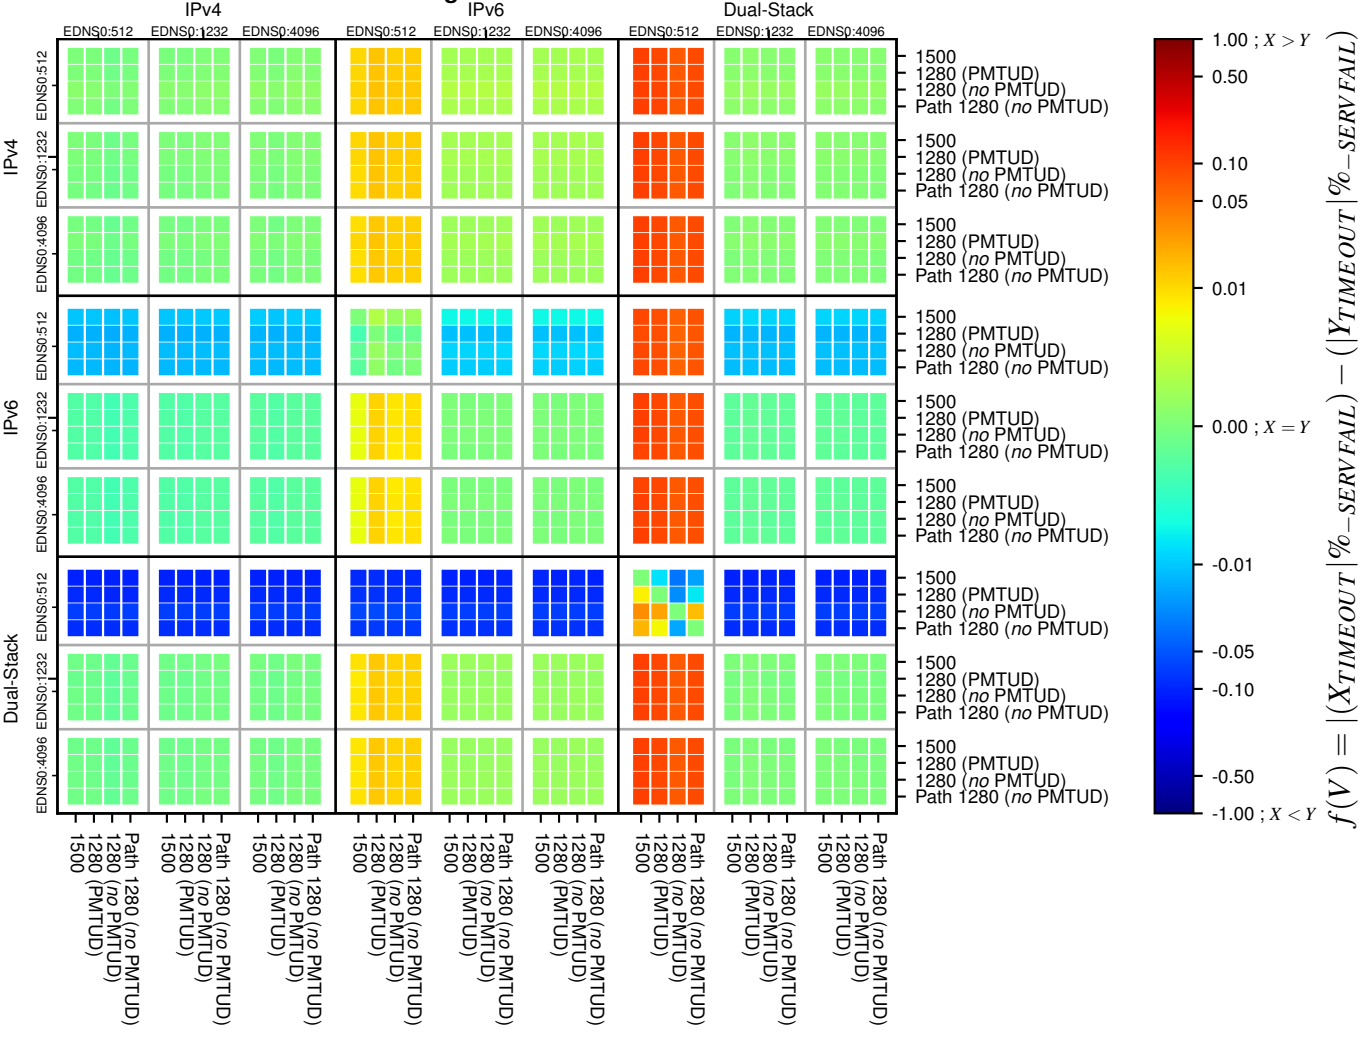

All Zones without DNSSEC for '.org'

All Zones with DNSSEC for '.org'

All Zones for '.org'

$$f(V) = |(X_{TIMEOUT} | \% - SERVFAIL) - ((Y_{TIMEOUT} | \% - SERVFAIL))|$$

$$f(V) = |(X_{TIMEOUT} | \% - SERVFAIL) - ((Y_{TIMEOUT} | \% - SERVFAIL))|$$

$$f(V) = |(X_{TIMEOUT} | \% - SERVFAIL) - ((Y_{TIMEOUT} | \% - SERVFAIL))|$$