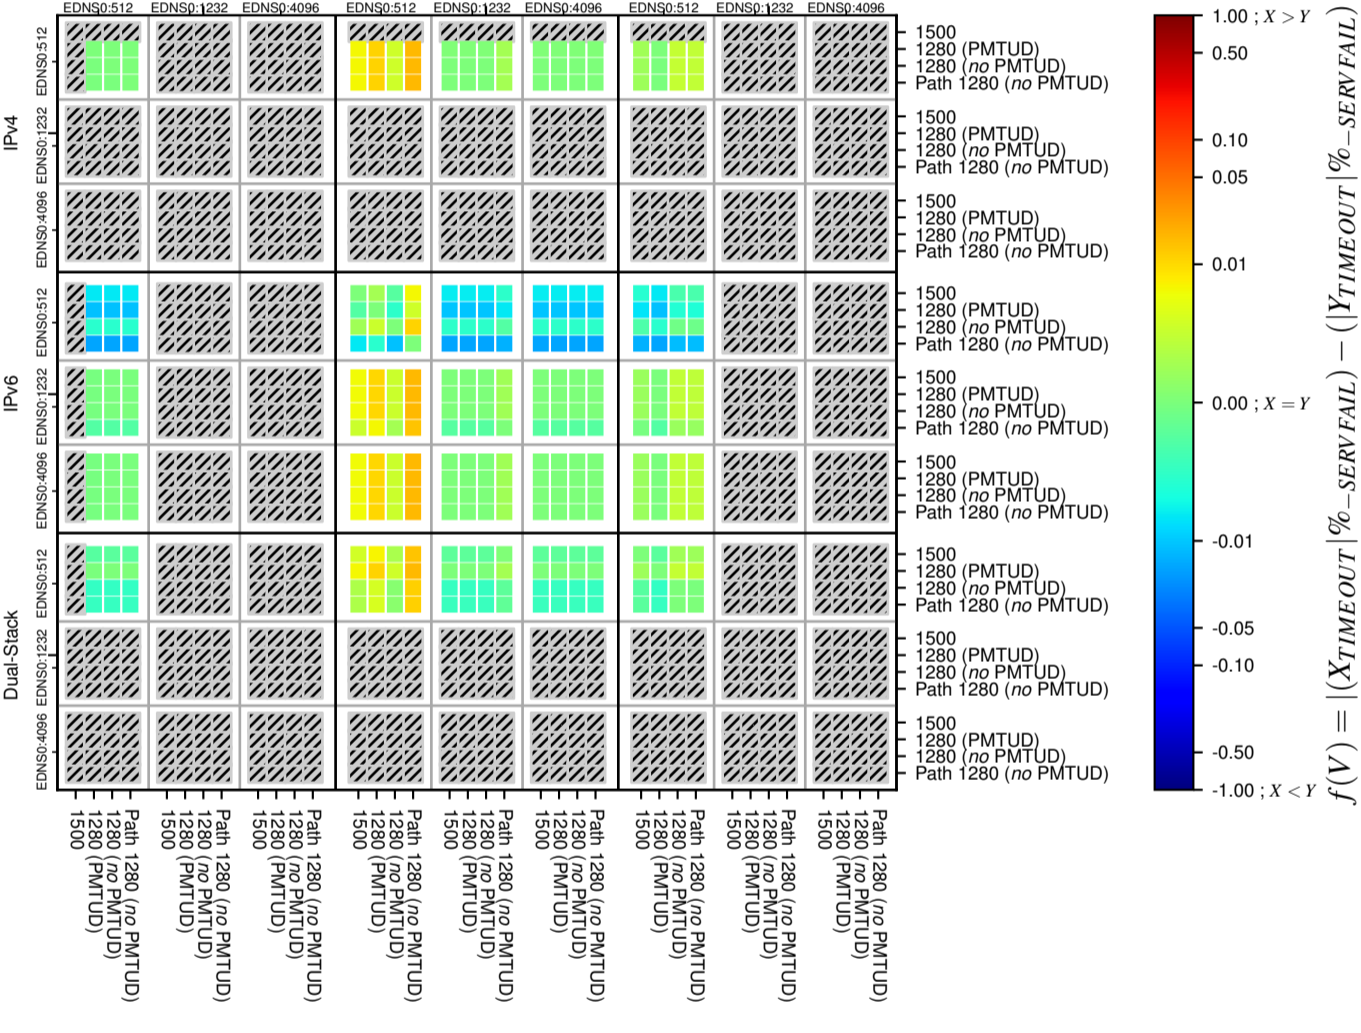

All Zones without DNSSEC for '.se'

All Zones with DNSSEC for '.se'

All Zones for '.se'

$$f(V) = |(X_{TIMEOUT} \% - SERVFAIL) - (Y_{TIMEOUT} \% - SERVFAIL)|$$

$$f(V) = |(X_{TIMEOUT} \% - SERVFAIL) - (Y_{TIMEOUT} \% - SERVFAIL)|$$

$$f(V) = |(X_{TIMEOUT} \% - SERVFAIL) - (Y_{TIMEOUT} \% - SERVFAIL)|$$