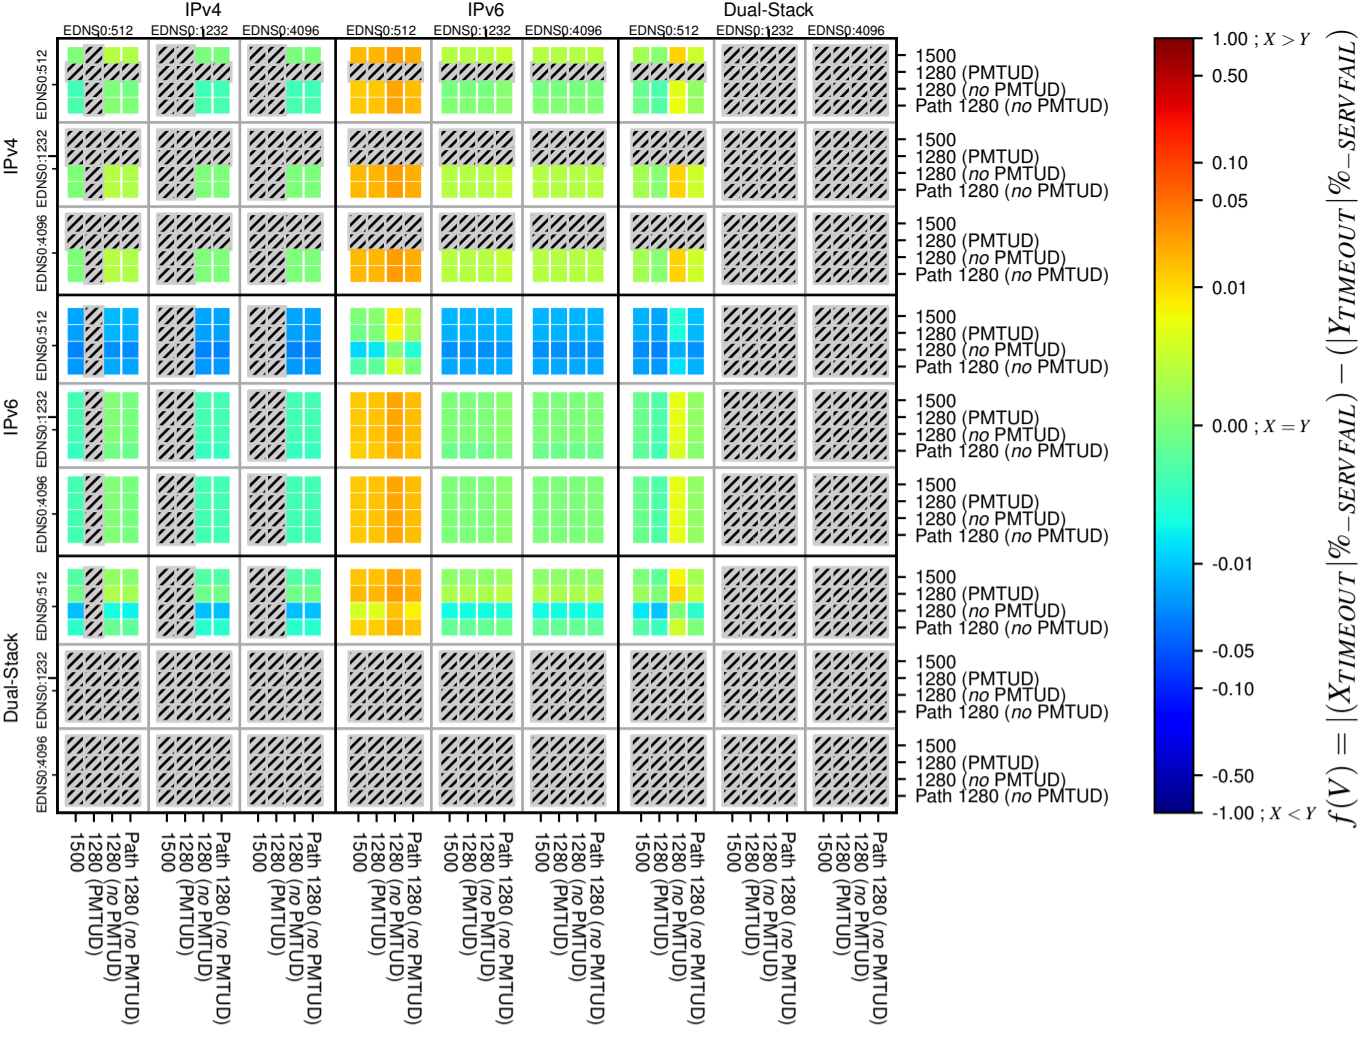

All Zones without DNSSEC for '.se'

All Zones with DNSSEC for '.se'

All Zones for '.se'

$$f(V) = |(X_{TIMEOUT} \% - SERVFAIL) - (Y_{TIMEOUT} \% - SERVFAIL)|$$

$$f(V) = |(X_{TIMEOUT} \% - SERVFAIL) - (Y_{TIMEOUT} \% - SERVFAIL)|$$

$$f(V) = |(X_{TIMEOUT} \% - SERVFAIL) - (Y_{TIMEOUT} \% - SERVFAIL)|$$