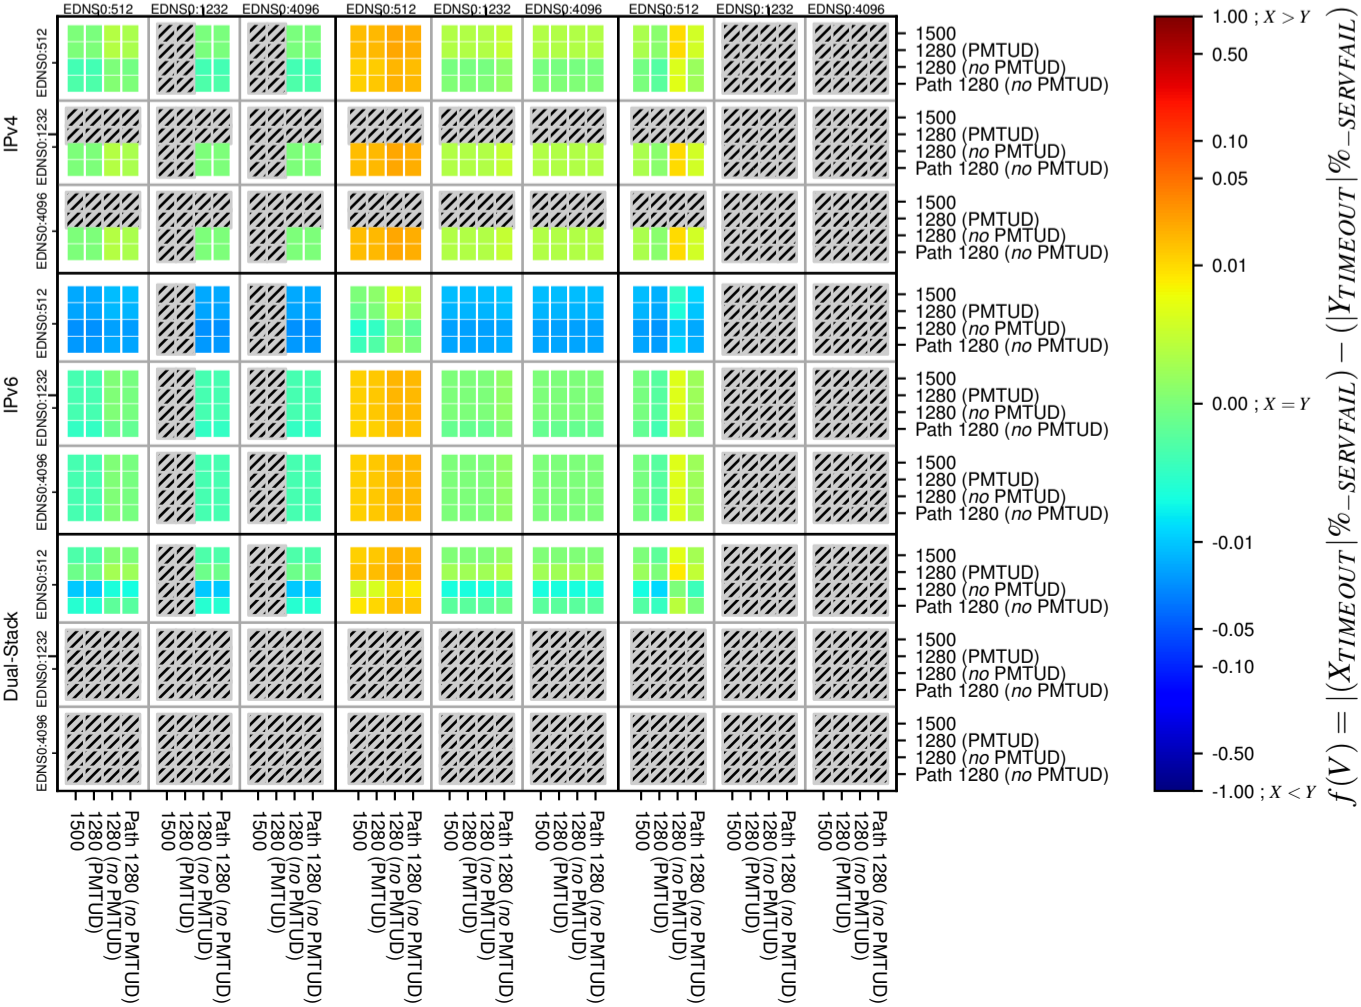

All Zones without DNSSEC for '.se'

All Zones with DNSSEC for '.se'

All Zones for '.se'

$$f(V) = |(X_{TIMEOUT} \% - SERVFAIL) - (Y_{TIMEOUT} \% - SERVFAIL)|$$

$$f(V) = |(X_{TIMEOUT} \% - SERVFAIL) - (Y_{TIMEOUT} \% - SERVFAIL)|$$

$$f(V) = |(X_{TIMEOUT} \% - SERVFAIL) - (Y_{TIMEOUT} \% - SERVFAIL)|$$