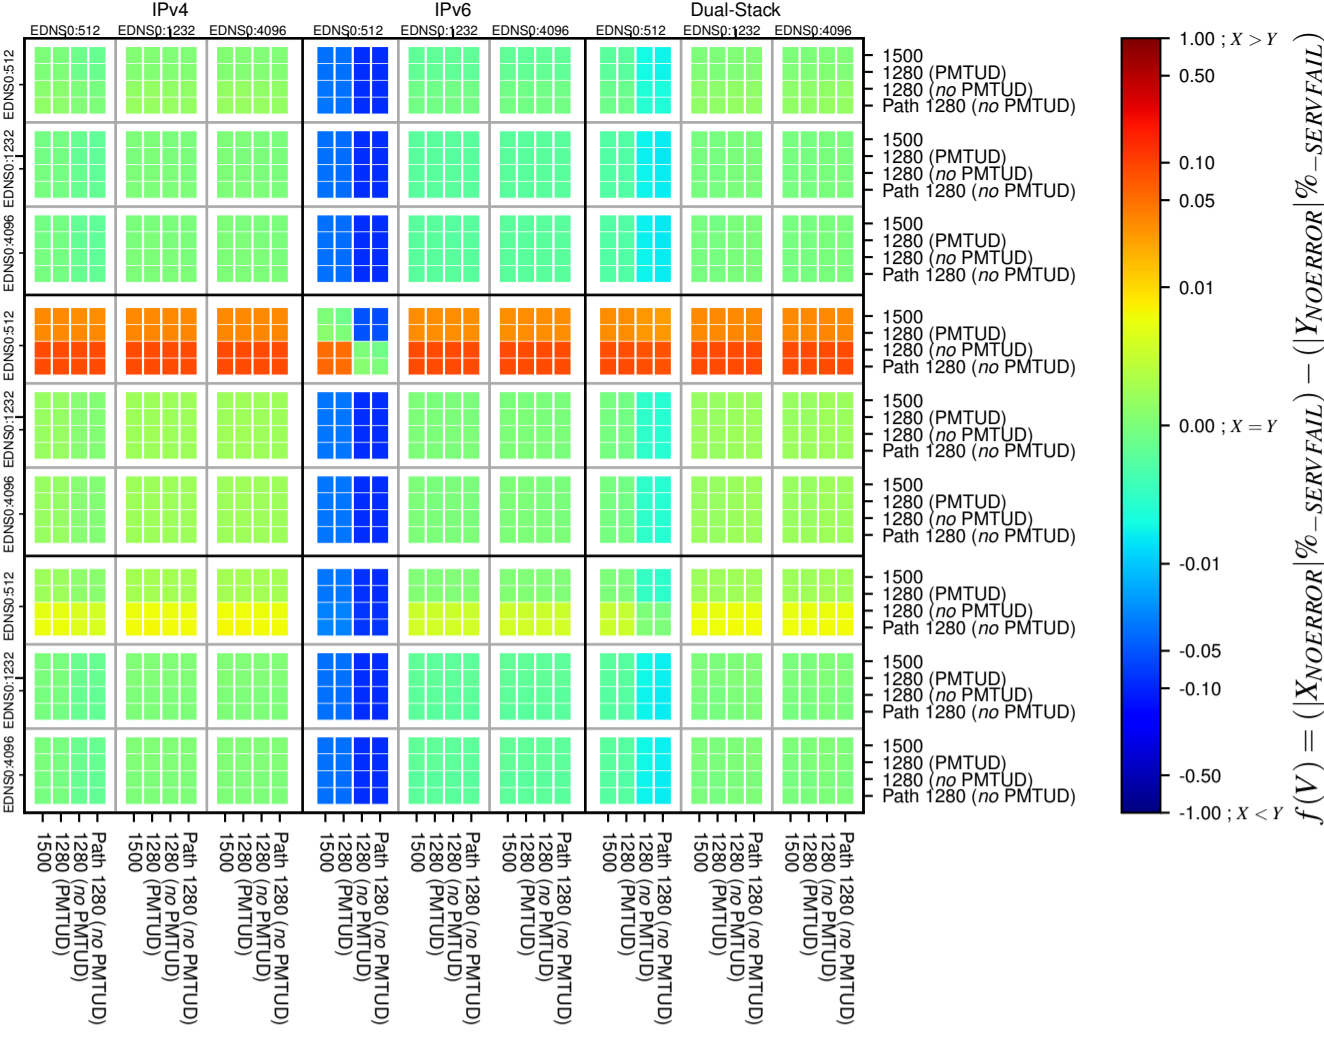

### All Zones without DNSSEC for '.com'

### All Zones for '.com'

$$f(V) = (|X_{NOERROR}| \% - SERVFAIL) - (|Y_{NOERROR}| \% - SERVFAIL)$$

$$f(V) = (|X_{NOERROR}| \% - SERVFAIL) - (|Y_{NOERROR}| \% - SERVFAIL)$$

$$f(V) = (|X_{NOERROR}| \% - SERVFAIL) - (|Y_{NOERROR}| \% - SERVFAIL)$$