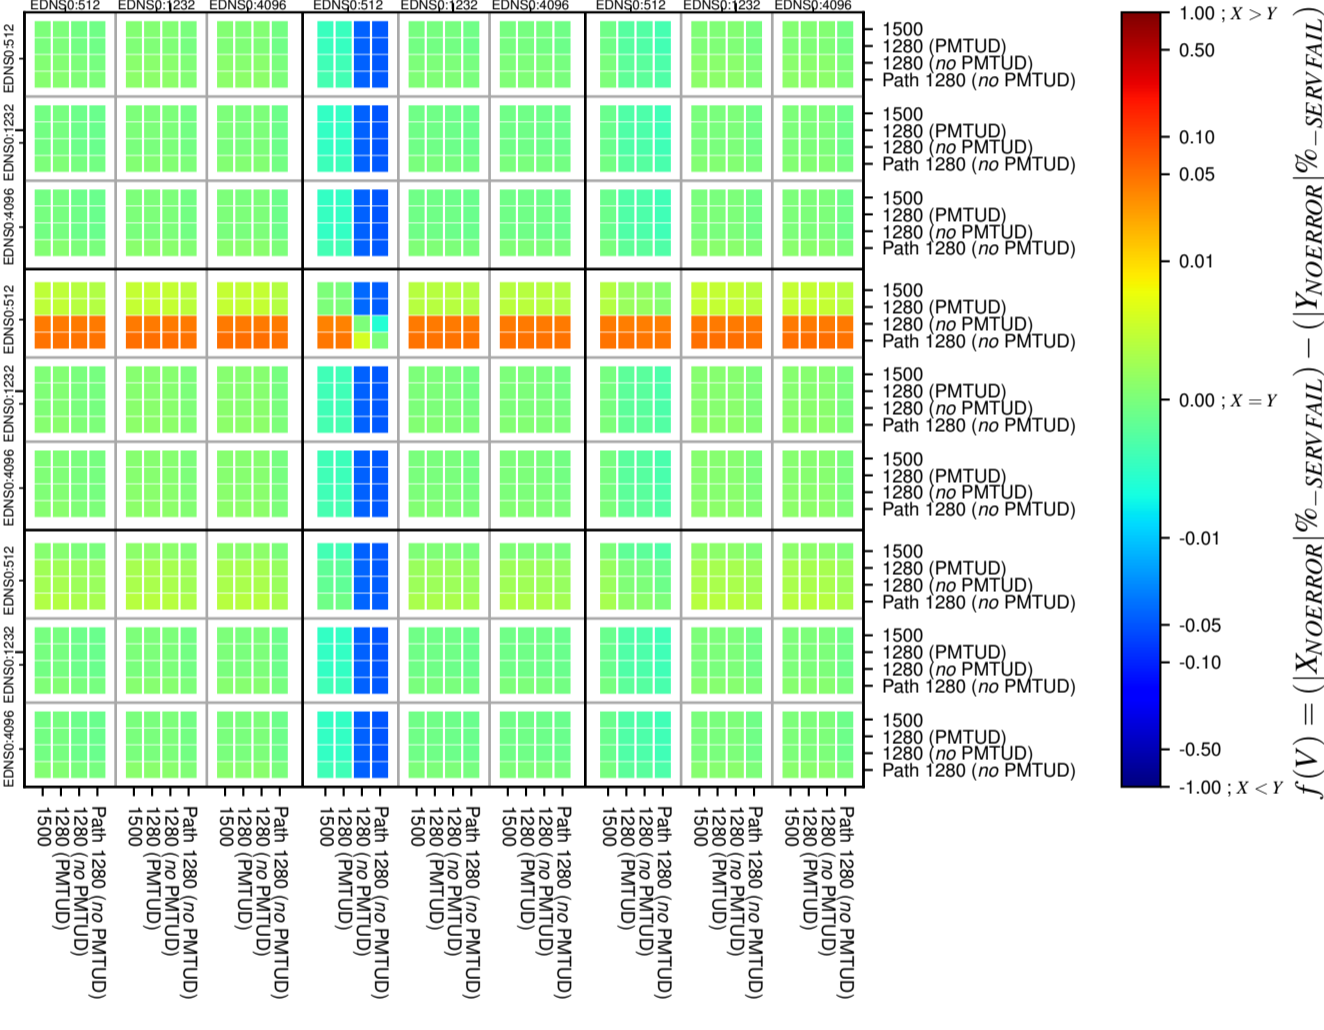

### All Zones without DNSSEC for '.com'

### All Zones for '.com'

$$f(V) = (|X_{NOERROR}| \% - SERVFAIL) - (|Y_{NOERROR}| \% - SERVFAIL)$$

$$f(V) = (|X_{NOERROR}| \% - SERVFAIL) - (|Y_{NOERROR}| \% - SERVFAIL)$$

$$f(V) = (|X_{NOERROR}| \% - SERVFAIL) - (|Y_{NOERROR}| \% - SERVFAIL)$$