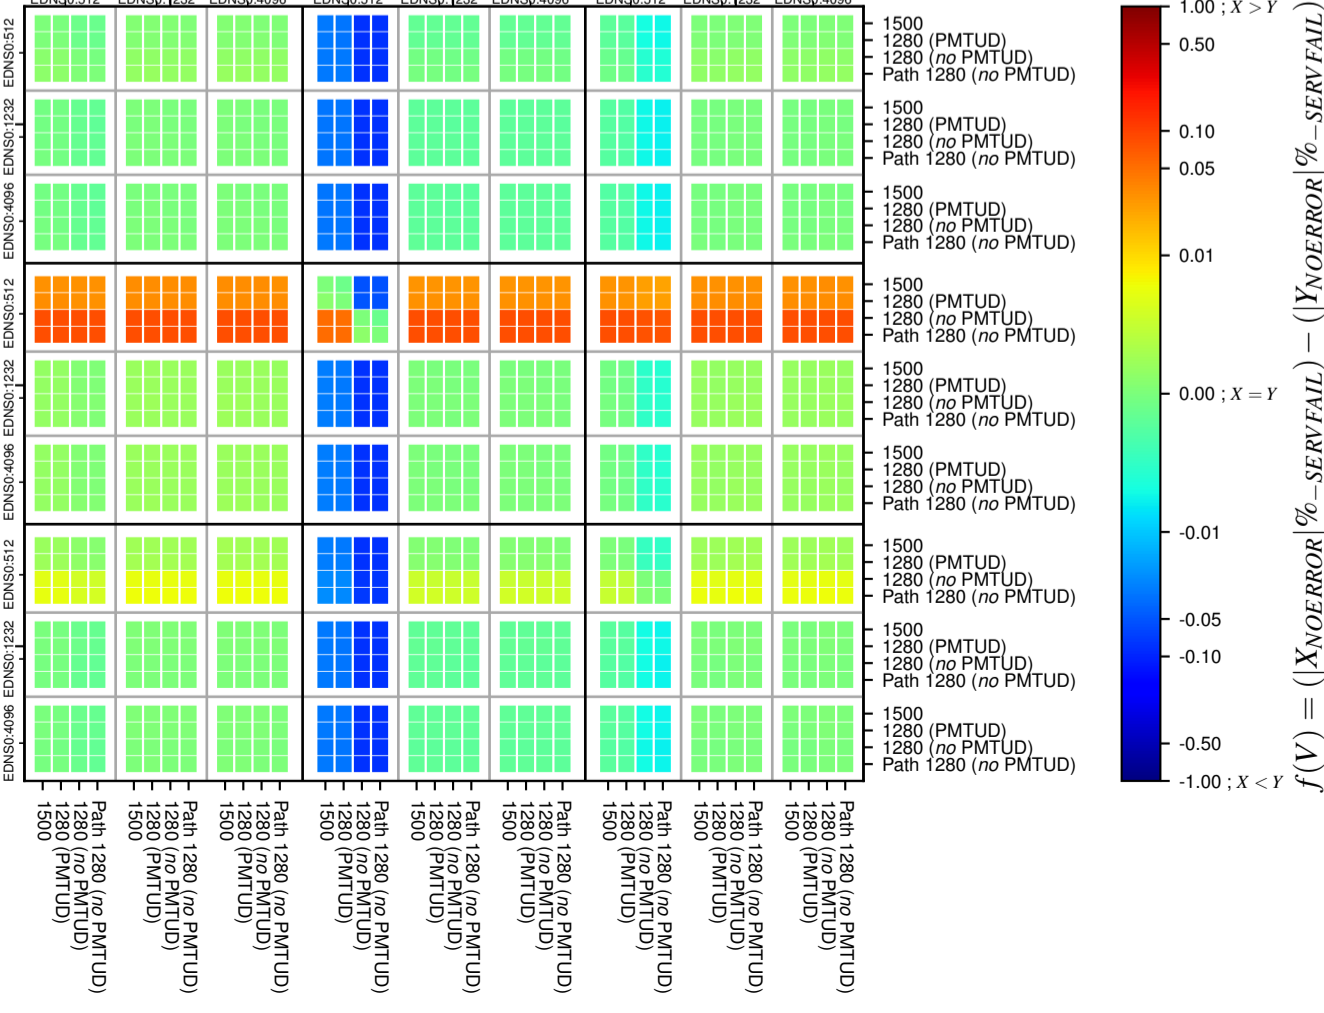

### All Zones without DNSSEC for '.com'

### All Zones for '.com'

$$f(V) = (|X_{NOERROR}| \% - SERVFAIL) - (|Y_{NOERROR}| \% - SERVFAIL)$$

$$f(V) = (|X_{NOERROR}| \% - SERVFAIL) - (|Y_{NOERROR}| \% - SERVFAIL)$$

$$f(V) = (|X_{NOERROR}| \% - SERVFAIL) - (|Y_{NOERROR}| \% - SERVFAIL)$$