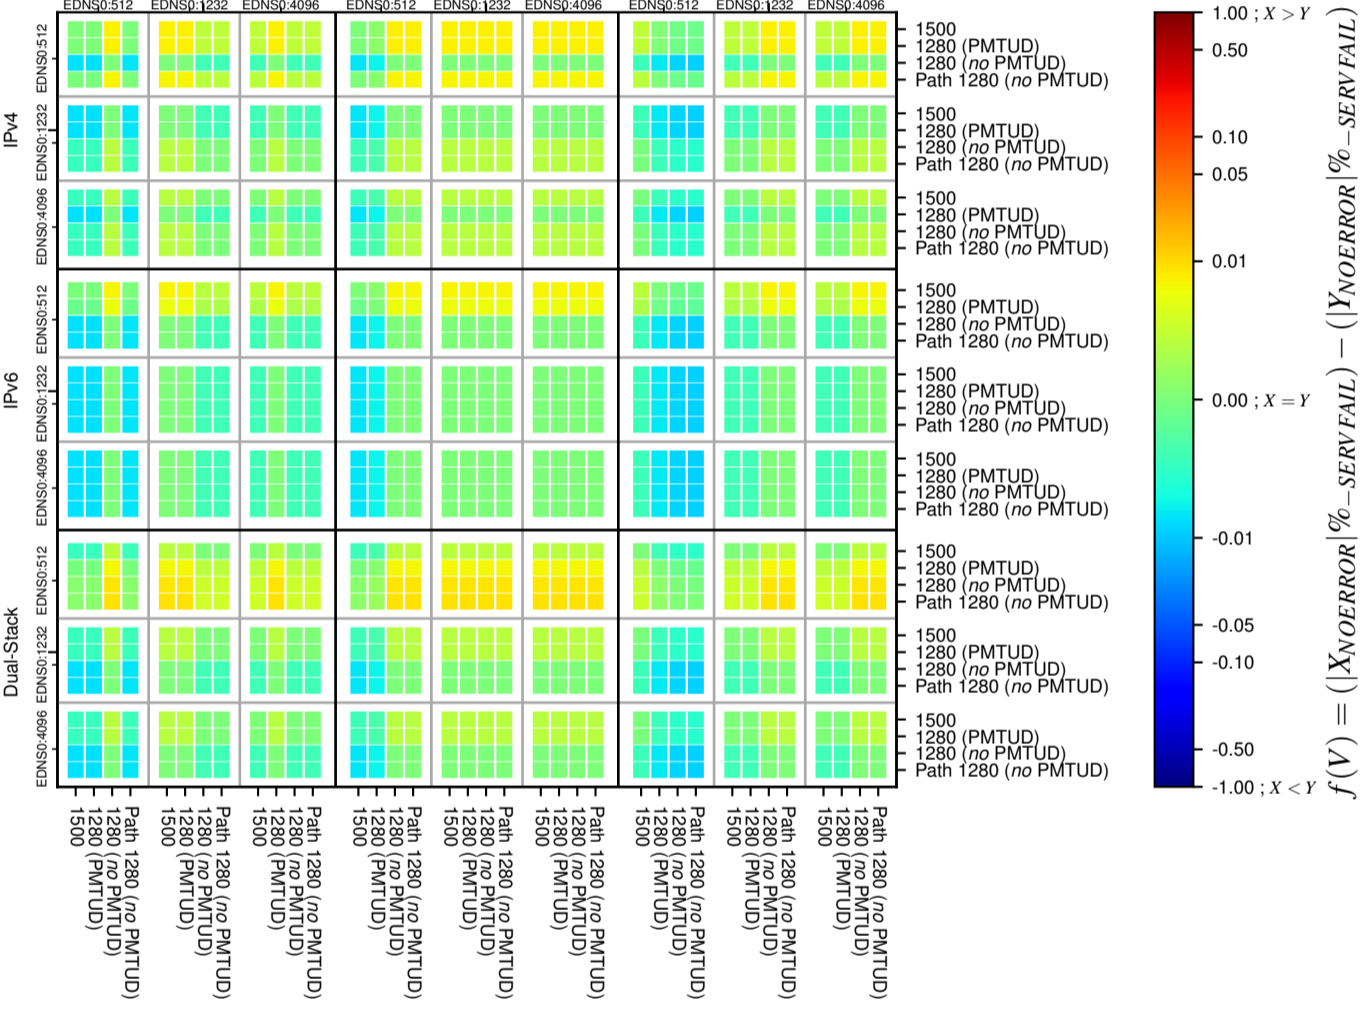

### All Zones without DNSSEC for '.it'

### All Zones for '.it'

$$f(V) = (|X_{NOERROR}| \% - SERVFAIL) - (|Y_{NOERROR}| \% - SERVFAIL)$$

$$f(V) = (|X_{NOERROR}| \% - SERVFAIL) - (|Y_{NOERROR}| \% - SERVFAIL)$$

$$f(V) = (|X_{NOERROR}| \% - SERVFAIL) - (|Y_{NOERROR}| \% - SERVFAIL)$$