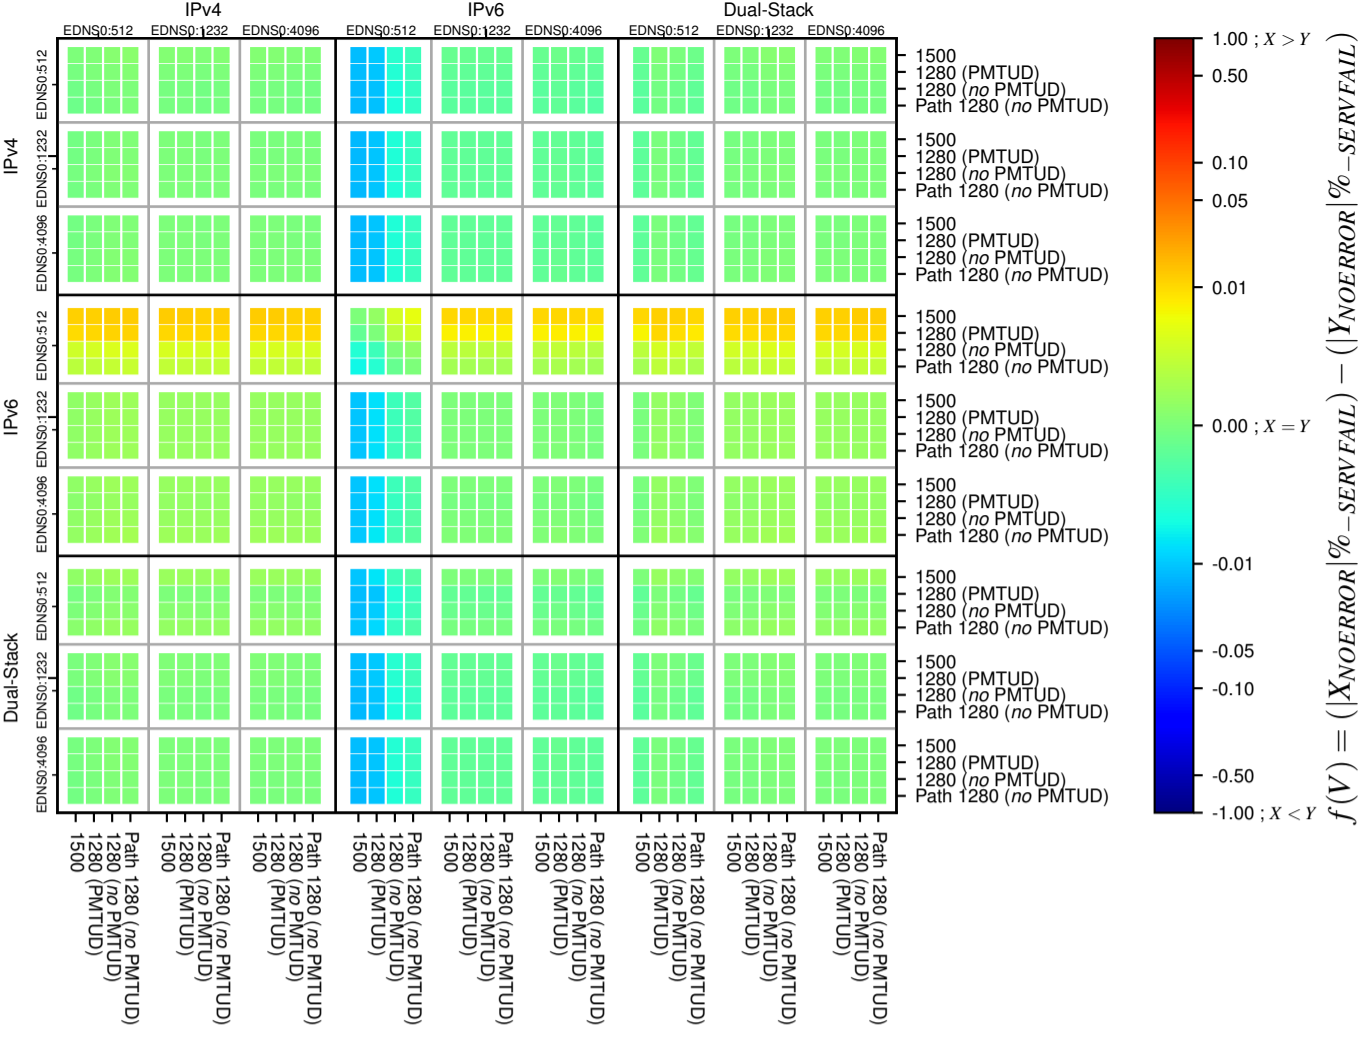

### All Zones without DNSSEC for '.it'

### All Zones for '.it'

$$f(V) = (|X_{NOERROR}| \% - SERVFAIL) - (|Y_{NOERROR}| \% - SERVFAIL)$$

$$f(V) = (|X_{NOERROR}| \% - SERVFAIL) - (|Y_{NOERROR}| \% - SERVFAIL)$$

$$f(V) = (|X_{NOERROR}| \% - SERVFAIL) - (|Y_{NOERROR}| \% - SERVFAIL)$$