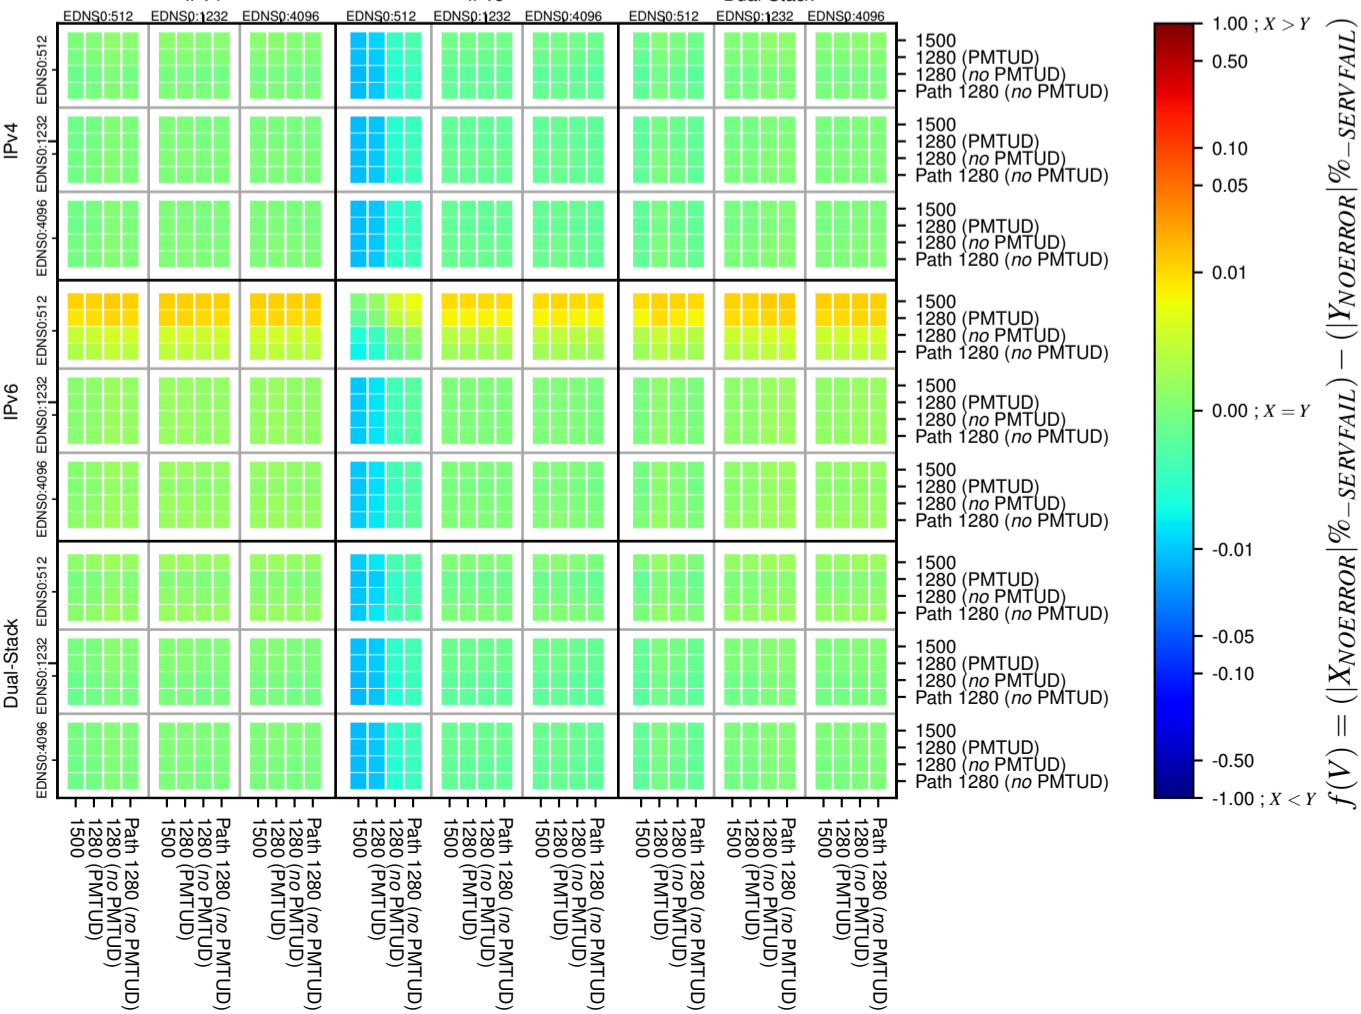

### All Zones without DNSSEC for '.it'

### All Zones for '.it'

$$f(V) = (|X_{NOERROR}| \% - SERVFAIL) - (|Y_{NOERROR}| \% - SERVFAIL)$$

$$f(V) = (|X_{NOERROR}| \% - SERVFAIL) - (|Y_{NOERROR}| \% - SERVFAIL)$$

$$f(V) = (|X_{NOERROR}| \% - SERVFAIL) - (|Y_{NOERROR}| \% - SERVFAIL)$$