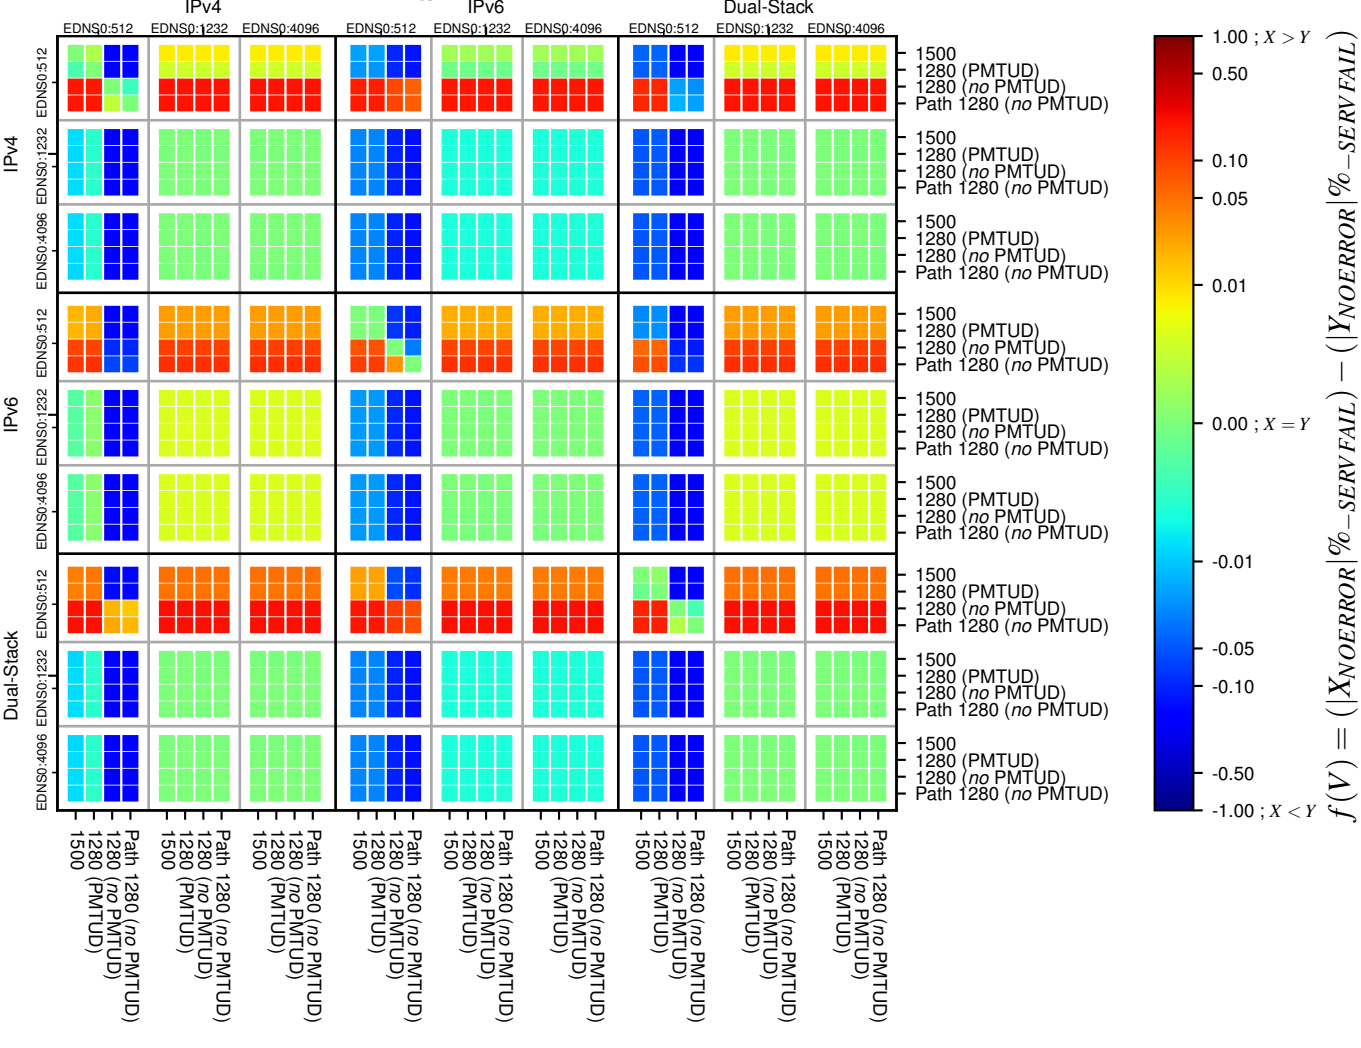

### All Zones without DNSSEC for '.jp'

### All Zones with DNSSEC for '.jp'