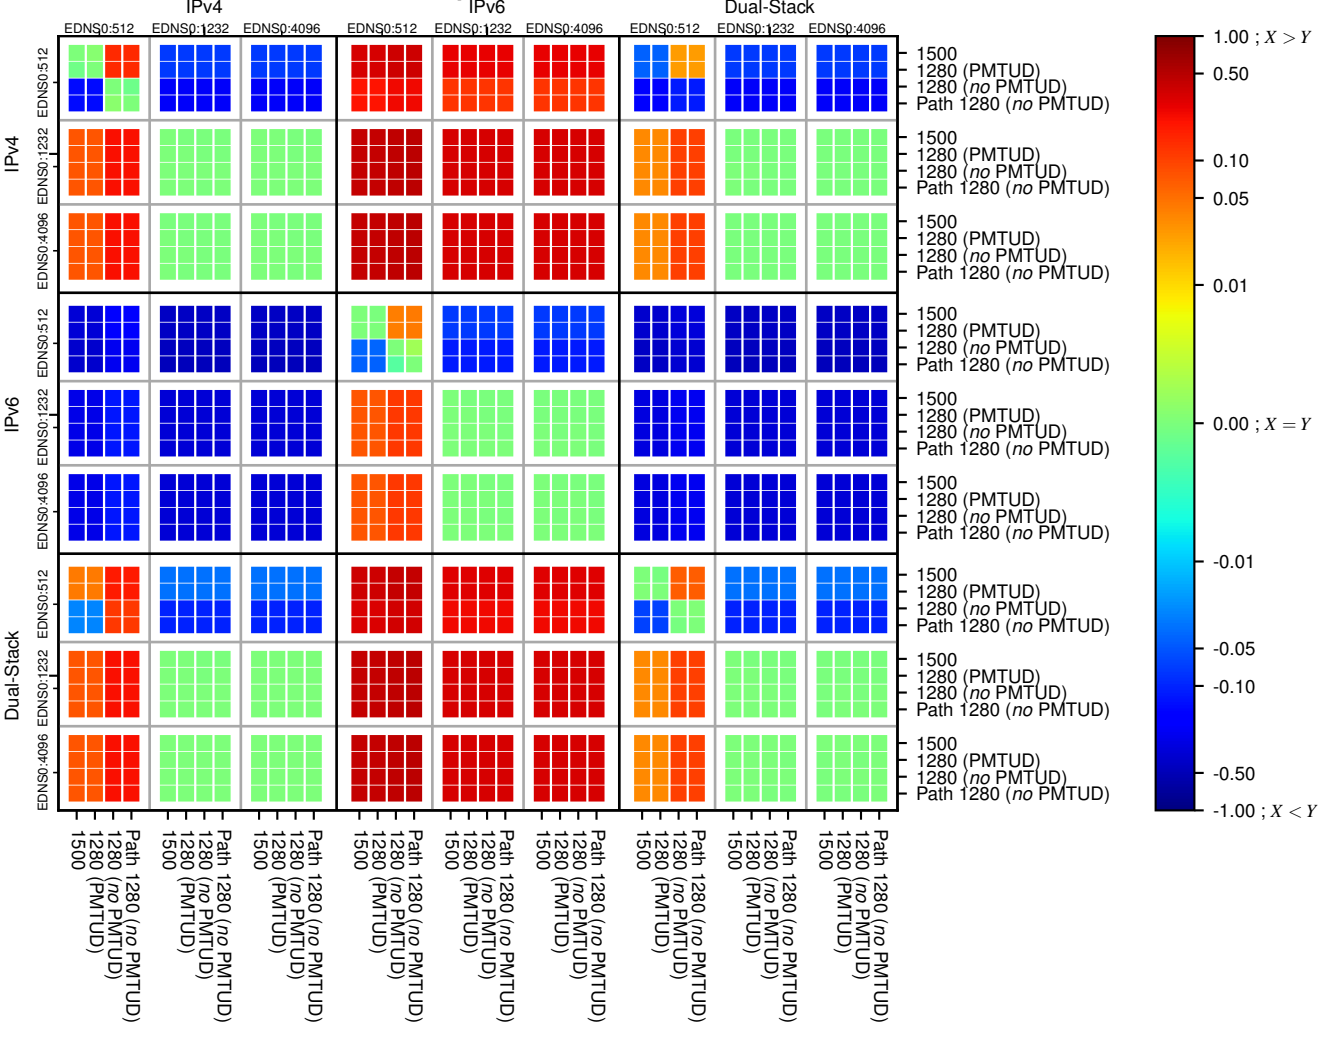

All Zones without DNSSEC for '.all.psl.domains'

All Zones with DNSSEC for '.all.psl.domains'

All Zones for '.all.psl.domains'

$$f(V) = |X_{SERVFAIL}|\% - |Y_{SERVFAIL}|\%$$

$$f(V) = |X_{SERVFAIL}|\% - |Y_{SERVFAIL}|\%$$

$$f(V) = |X_{SERVFAIL}|\% - |Y_{SERVFAIL}|\%$$