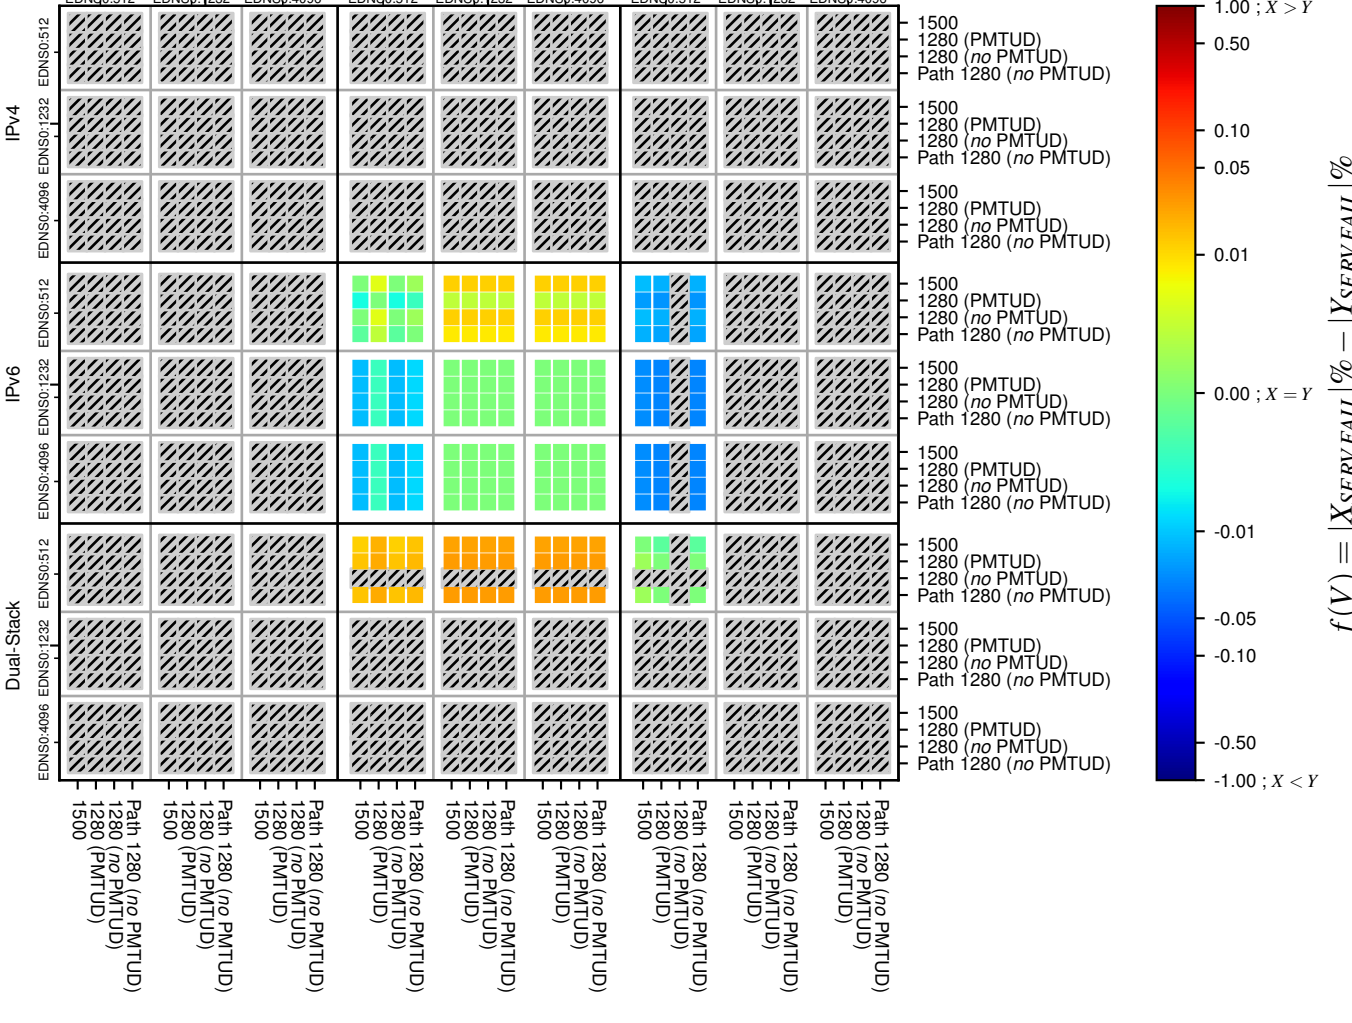

All Zones without DNSSEC for '.jp'

All Zones with DNSSEC for '.jp'

All Zones for '.jp'