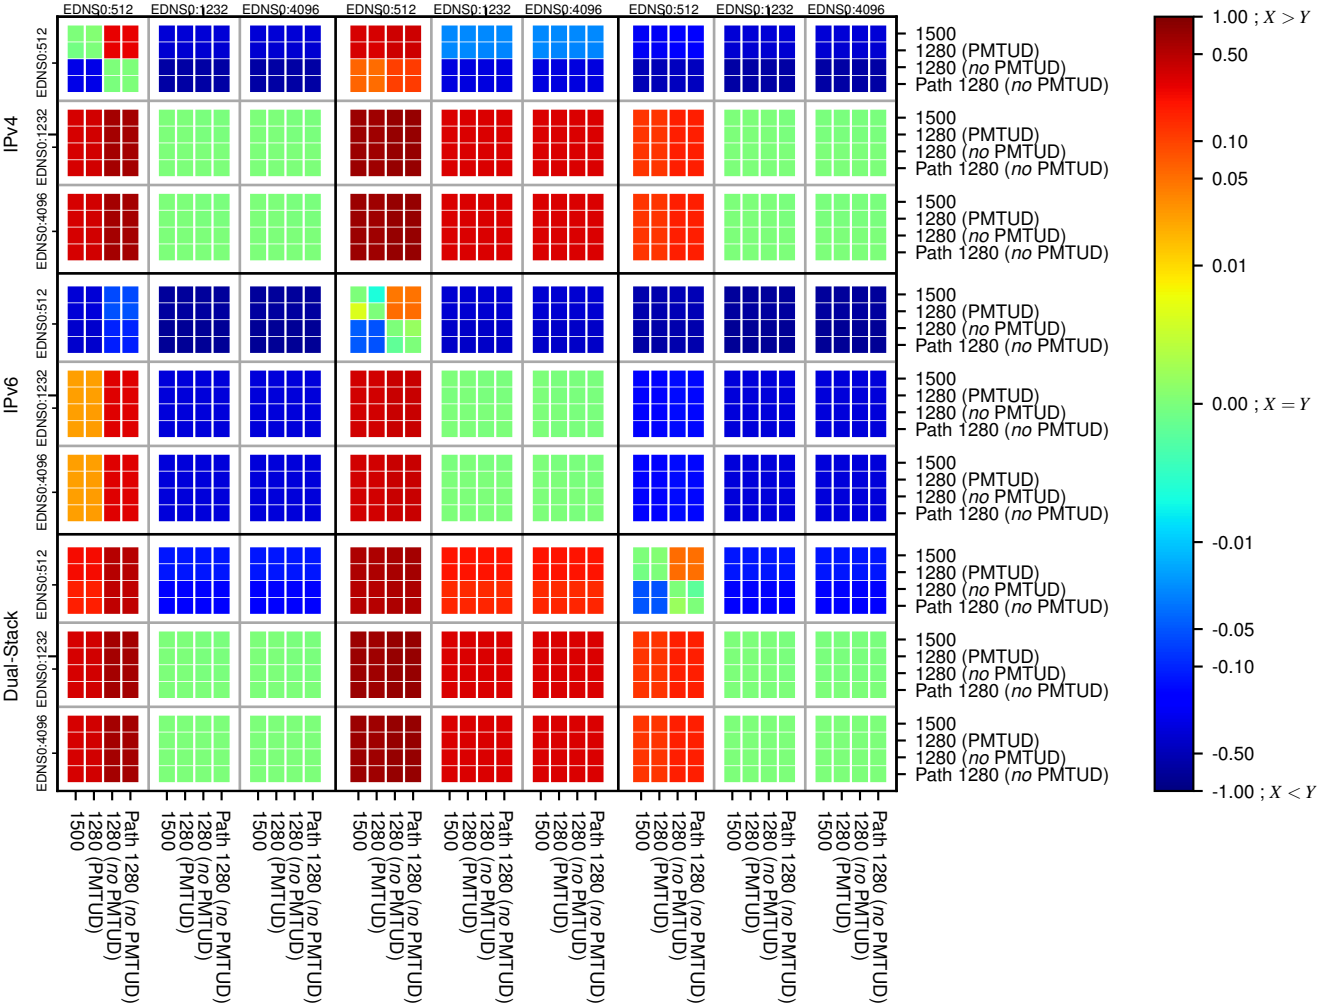

All Zones without DNSSEC for '.org'

All Zones with DNSSEC for '.org'

All Zones for '.org'

$$f(V) = |X_{SERVFAIL}| \% - |Y_{SERVFAIL}| \%$$

$$f(V) = |X_{SERVFAIL}| \% - |Y_{SERVFAIL}| \%$$

$$f(V) = |X_{SERVFAIL}| \% - |Y_{SERVFAIL}| \%$$