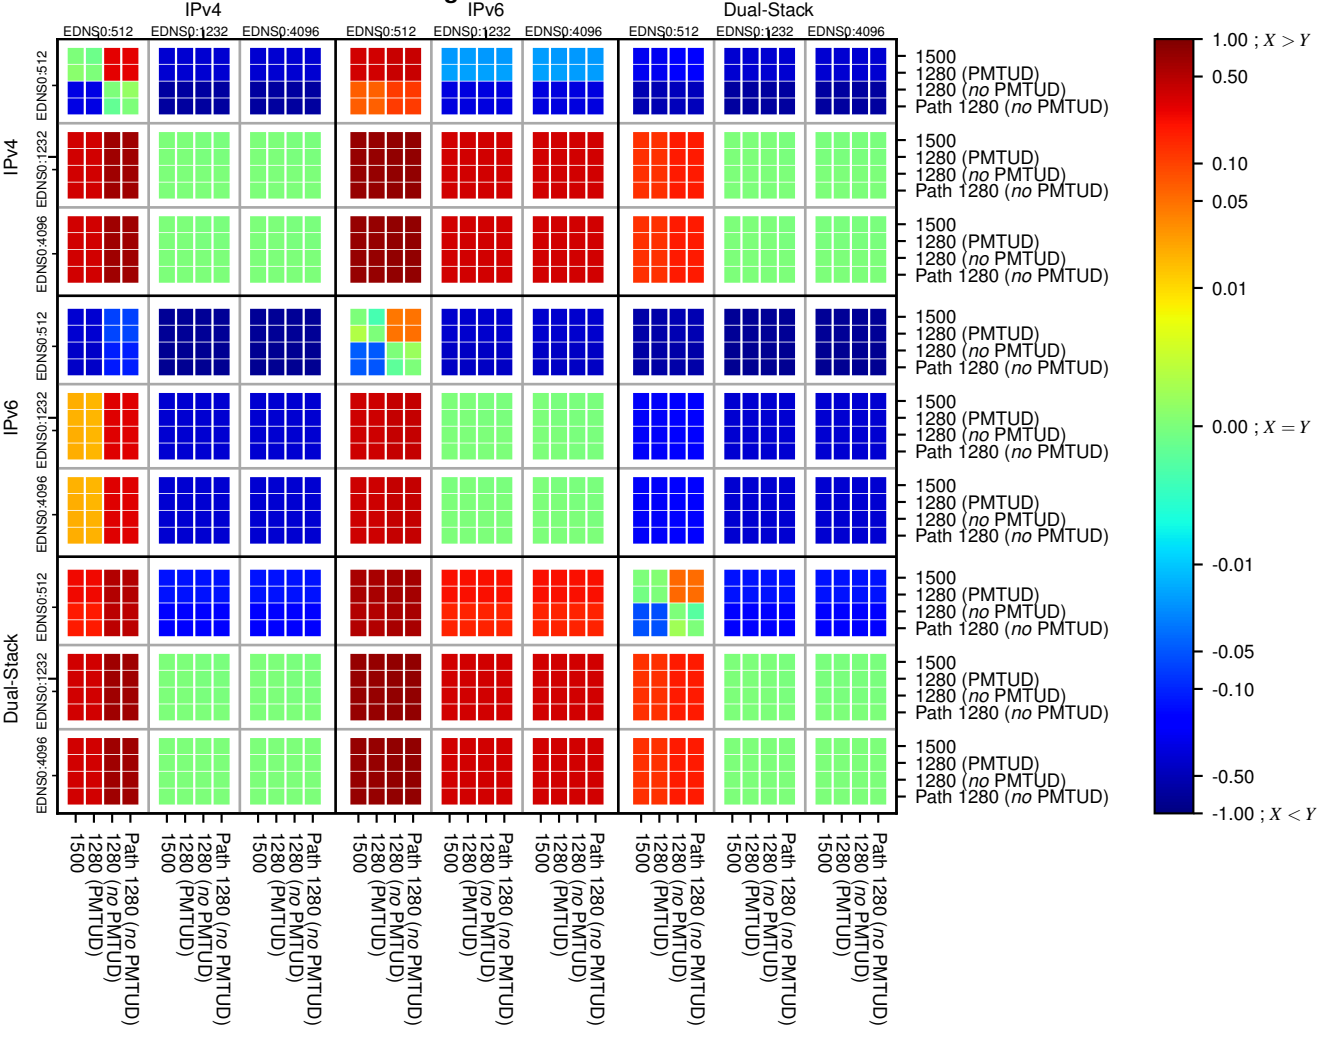

All Zones without DNSSEC for '.org'

All Zones with DNSSEC for '.org'

All Zones for '.org'

$$f(V) = |X_{SERVFAIL}| \% - |Y_{SERVFAIL}| \%$$

$$f(V) = |X_{SERVFAIL}| \% - |Y_{SERVFAIL}| \%$$

$$f(V) = |X_{SERVFAIL}| \% - |Y_{SERVFAIL}| \%$$