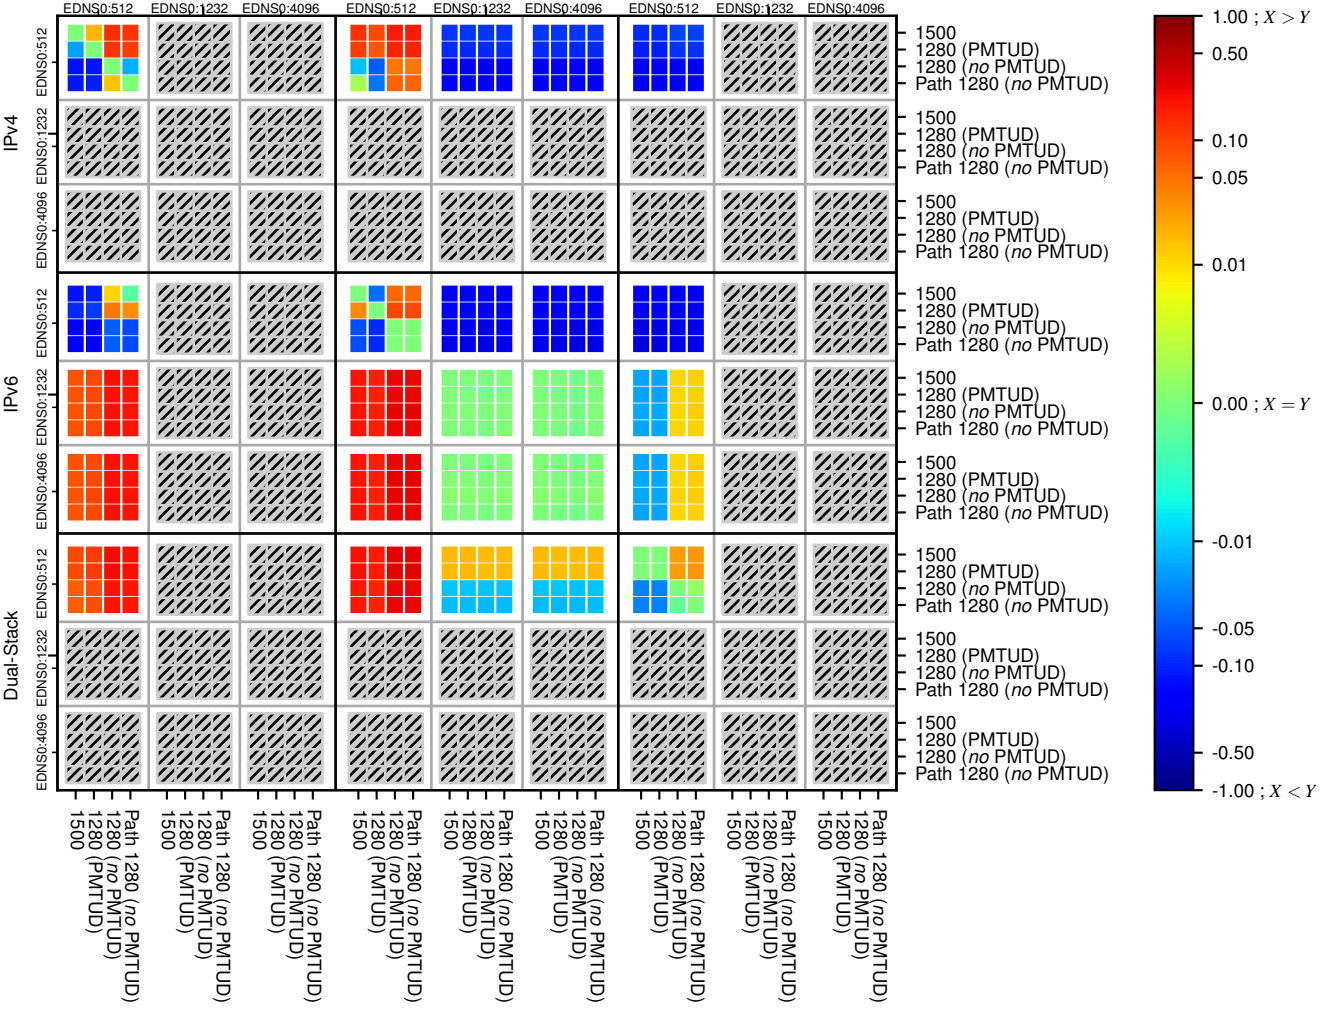

All Zones without DNSSEC for '.org'

All Zones with DNSSEC for '.org'

All Zones for '.org'

$$f(V) = |X_{SERVFAIL}| \% - |Y_{SERVFAIL}| \%$$

$$f(V) = |X_{SERVFAIL}| \% - |Y_{SERVFAIL}| \%$$

$$f(V) = |X_{SERVFAIL}| \% - |Y_{SERVFAIL}| \%$$