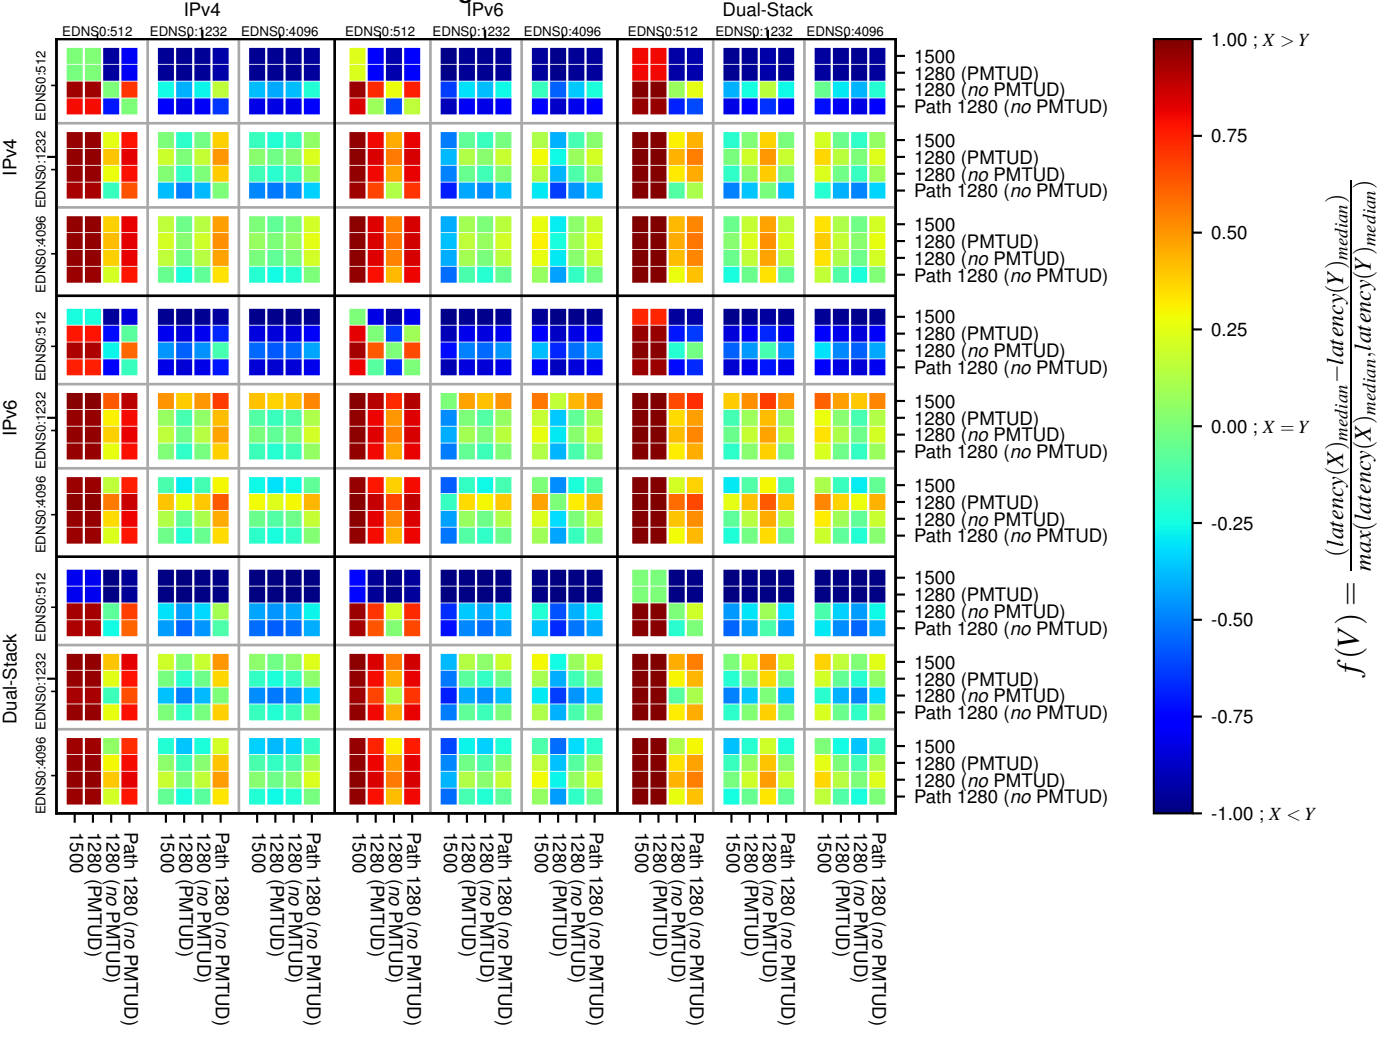

All Zones without DNSSEC returning NOERROR for '.de'

All Zones with DNSSEC returning NOERROR for '.de'

All Zones returning NOERROR for '.de'