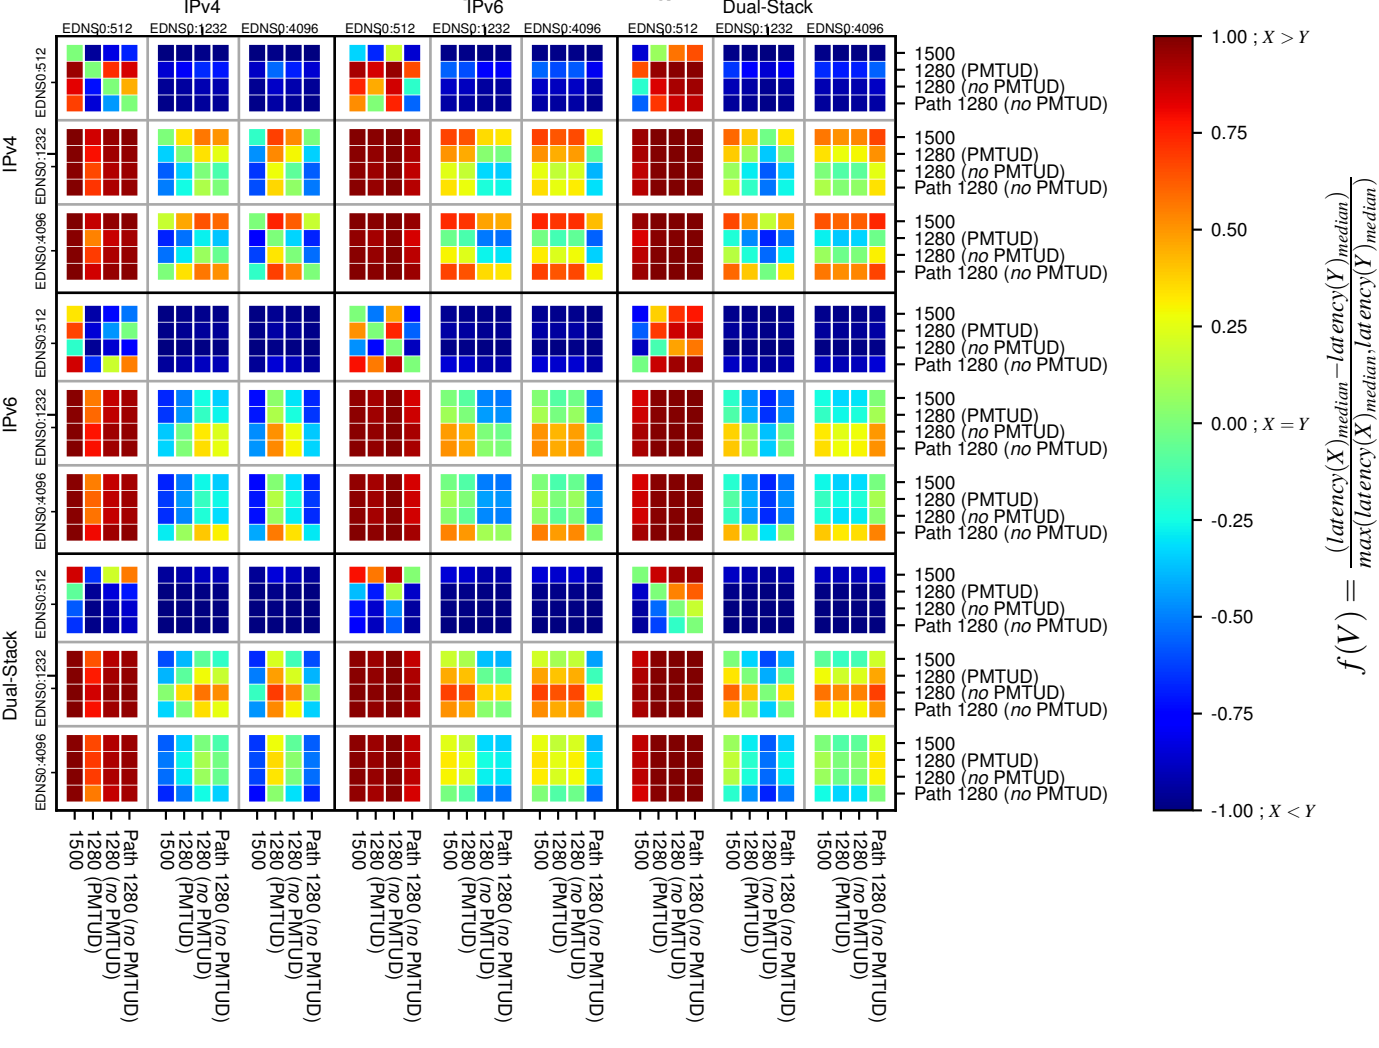

All Zones without DNSSEC returning NOERROR for '.jp'

All Zones with DNSSEC returning NOERROR for '.jp'

All Zones returning NOERROR for '.jp'