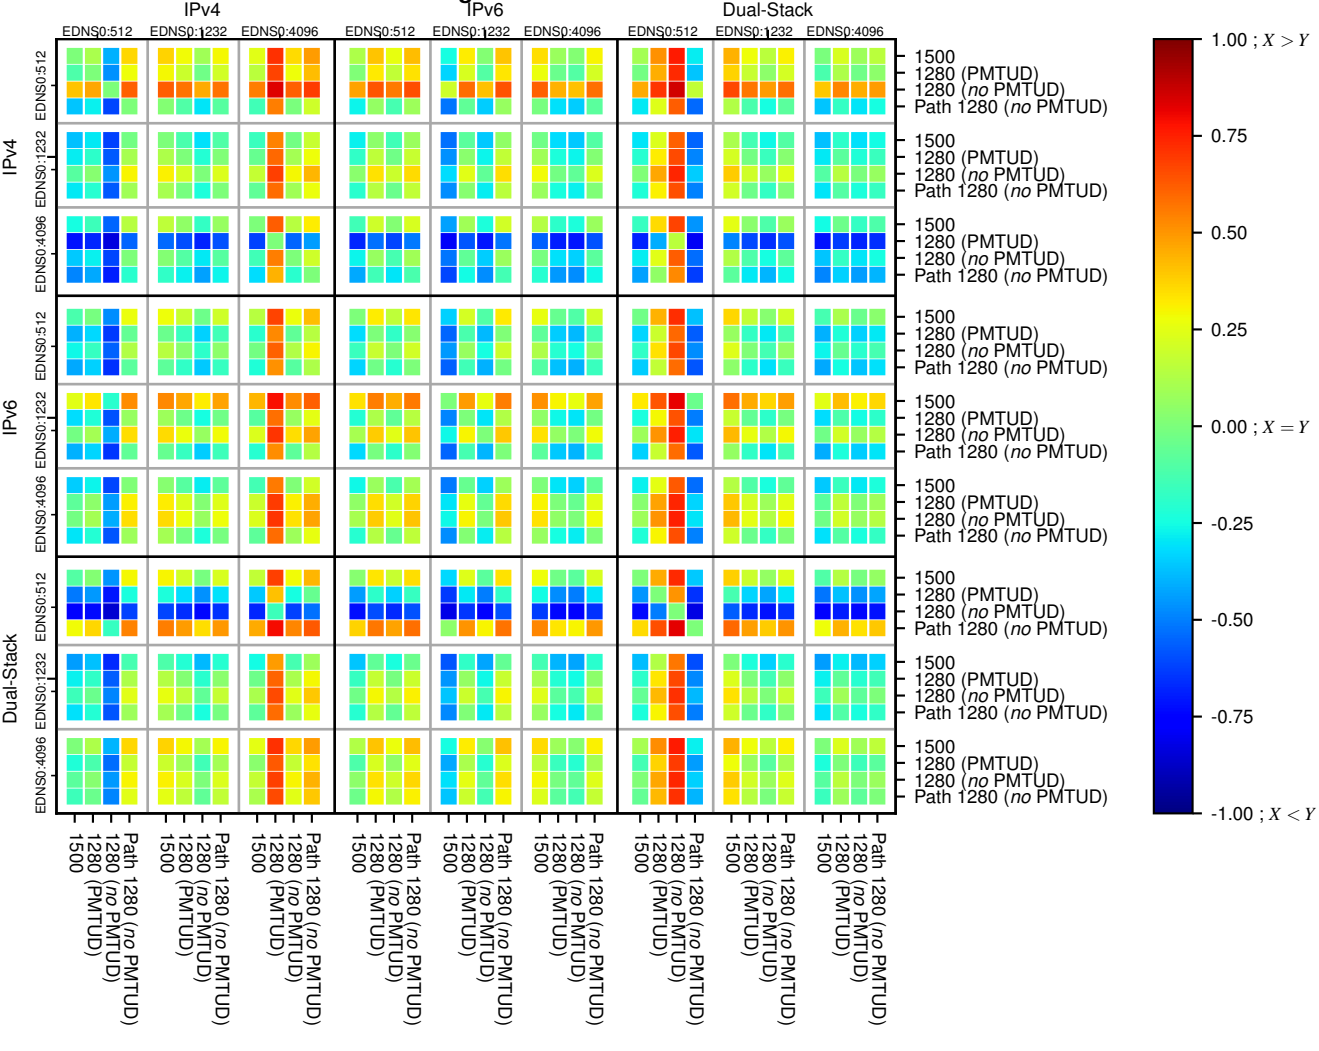

### All Zones without DNSSEC returning NOERROR for '.se'

### All Zones with DNSSEC returning NOERROR for '.se'