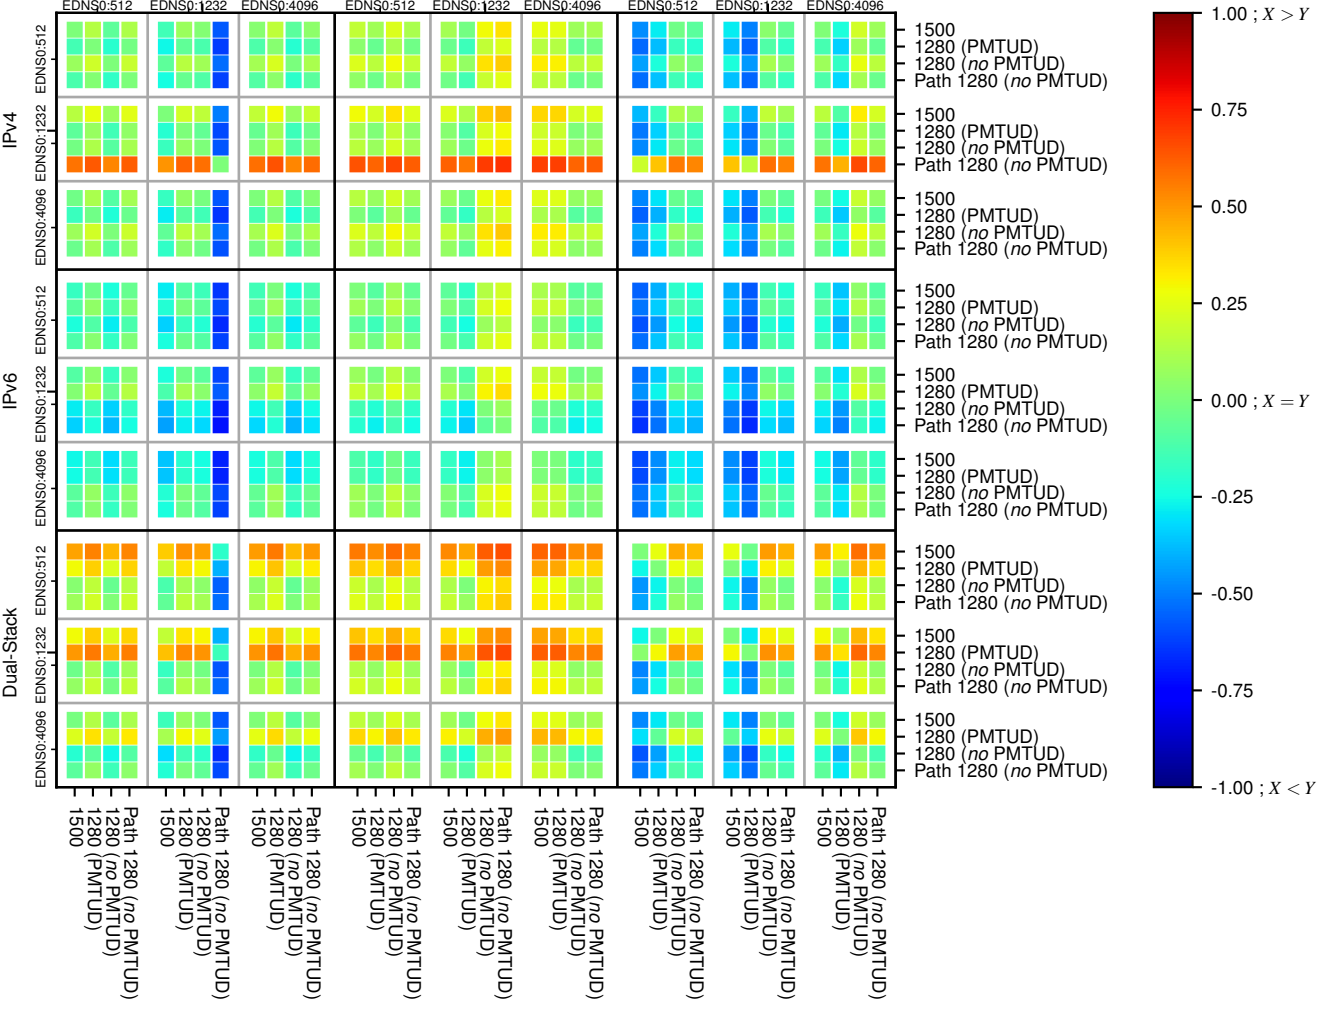

### All Zones without DNSSEC returning NOERROR for '.se'

### All Zones with DNSSEC returning NOERROR for '.se'