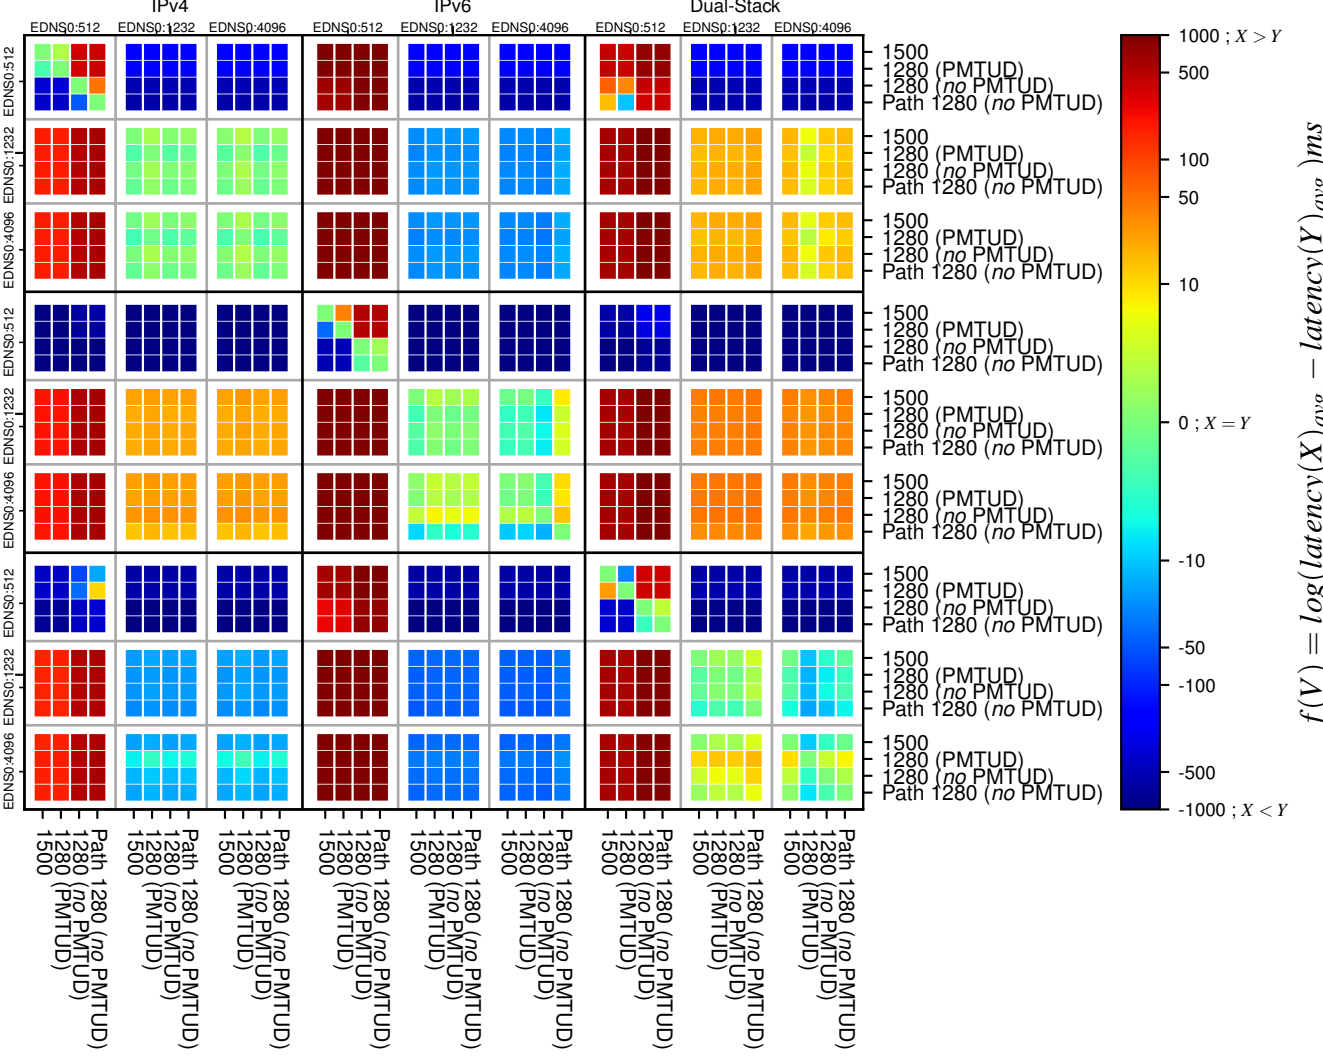

All Zones without DNSSEC returning NOERROR for '.com'

All Zones with DNSSEC returning NOERROR for '.com'

All Zones returning NOERROR for '.com'