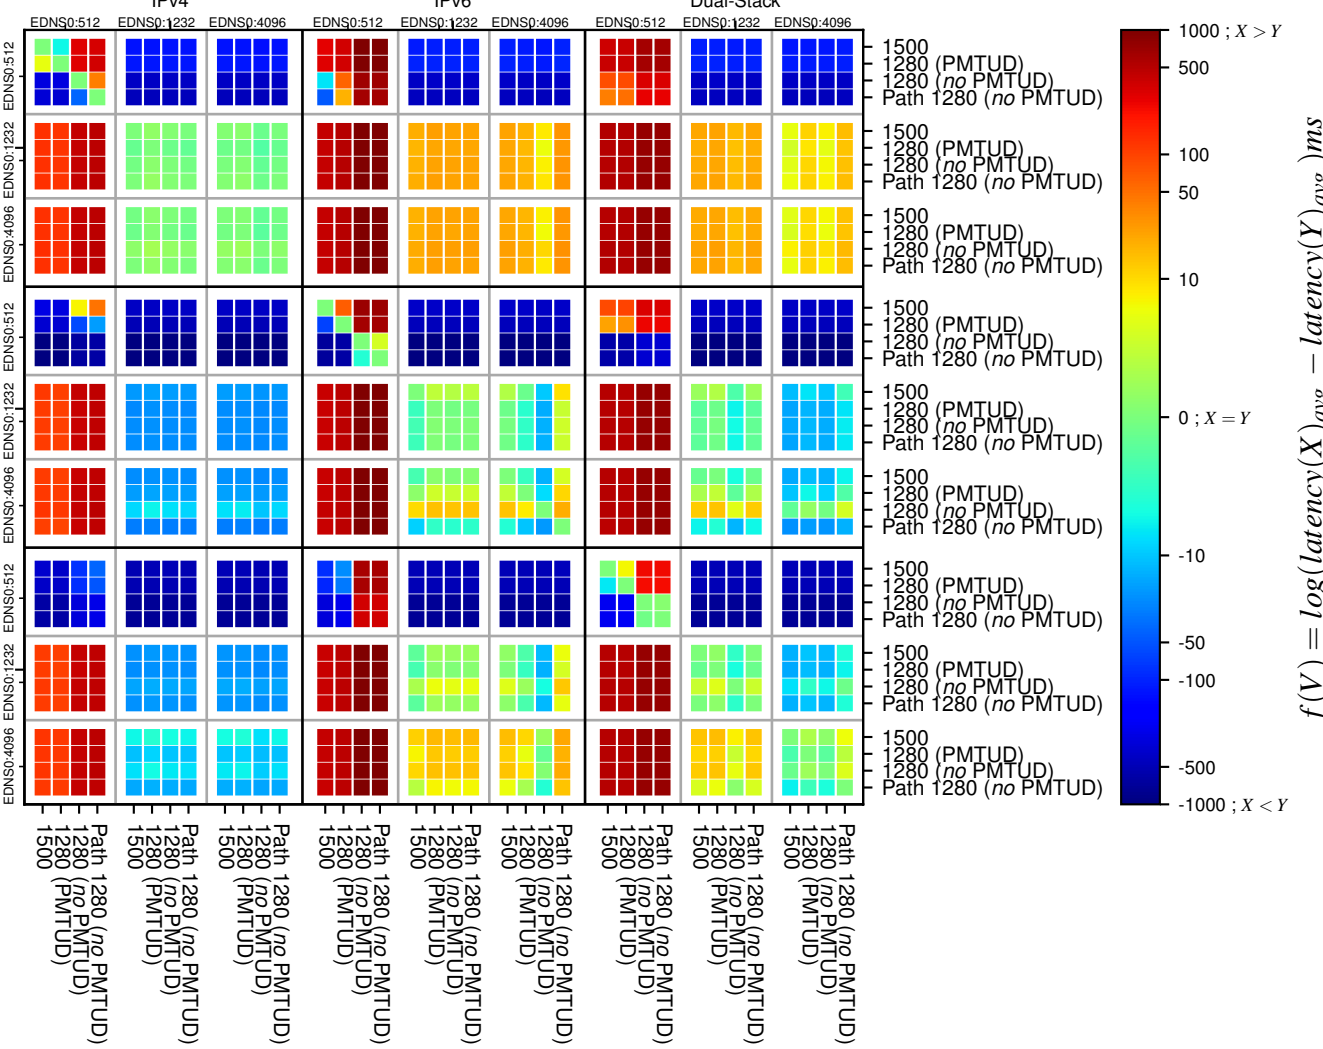

All Zones without DNSSEC returning NOERROR for '.com'

All Zones with DNSSEC returning NOERROR for '.com'

All Zones returning NOERROR for '.com'