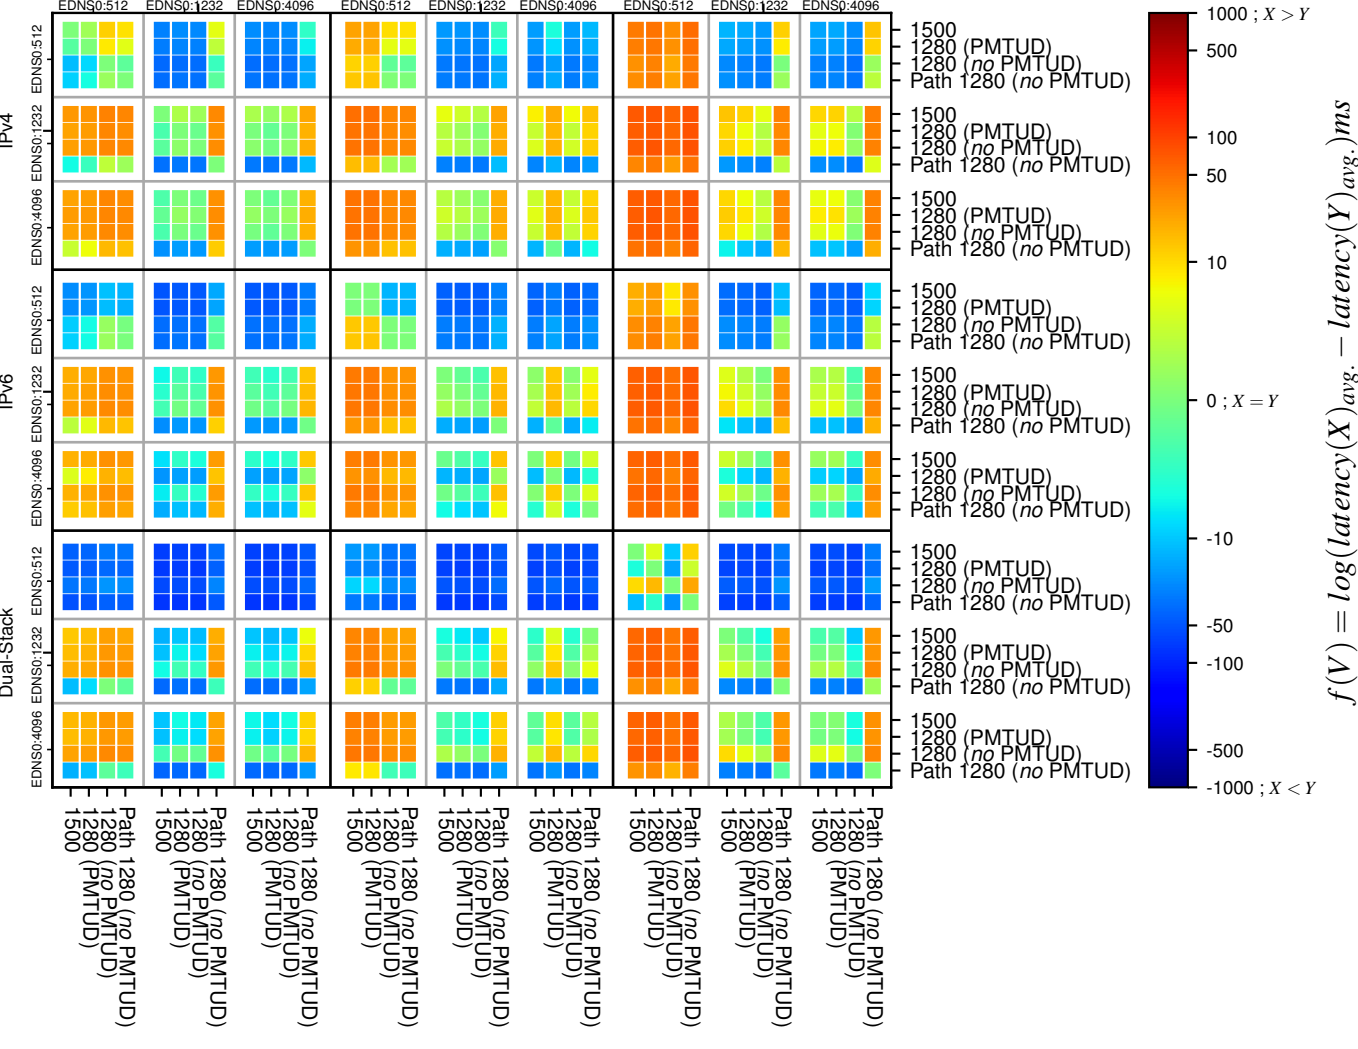

All Zones with DNSSEC returning NOERROR for '.nl'