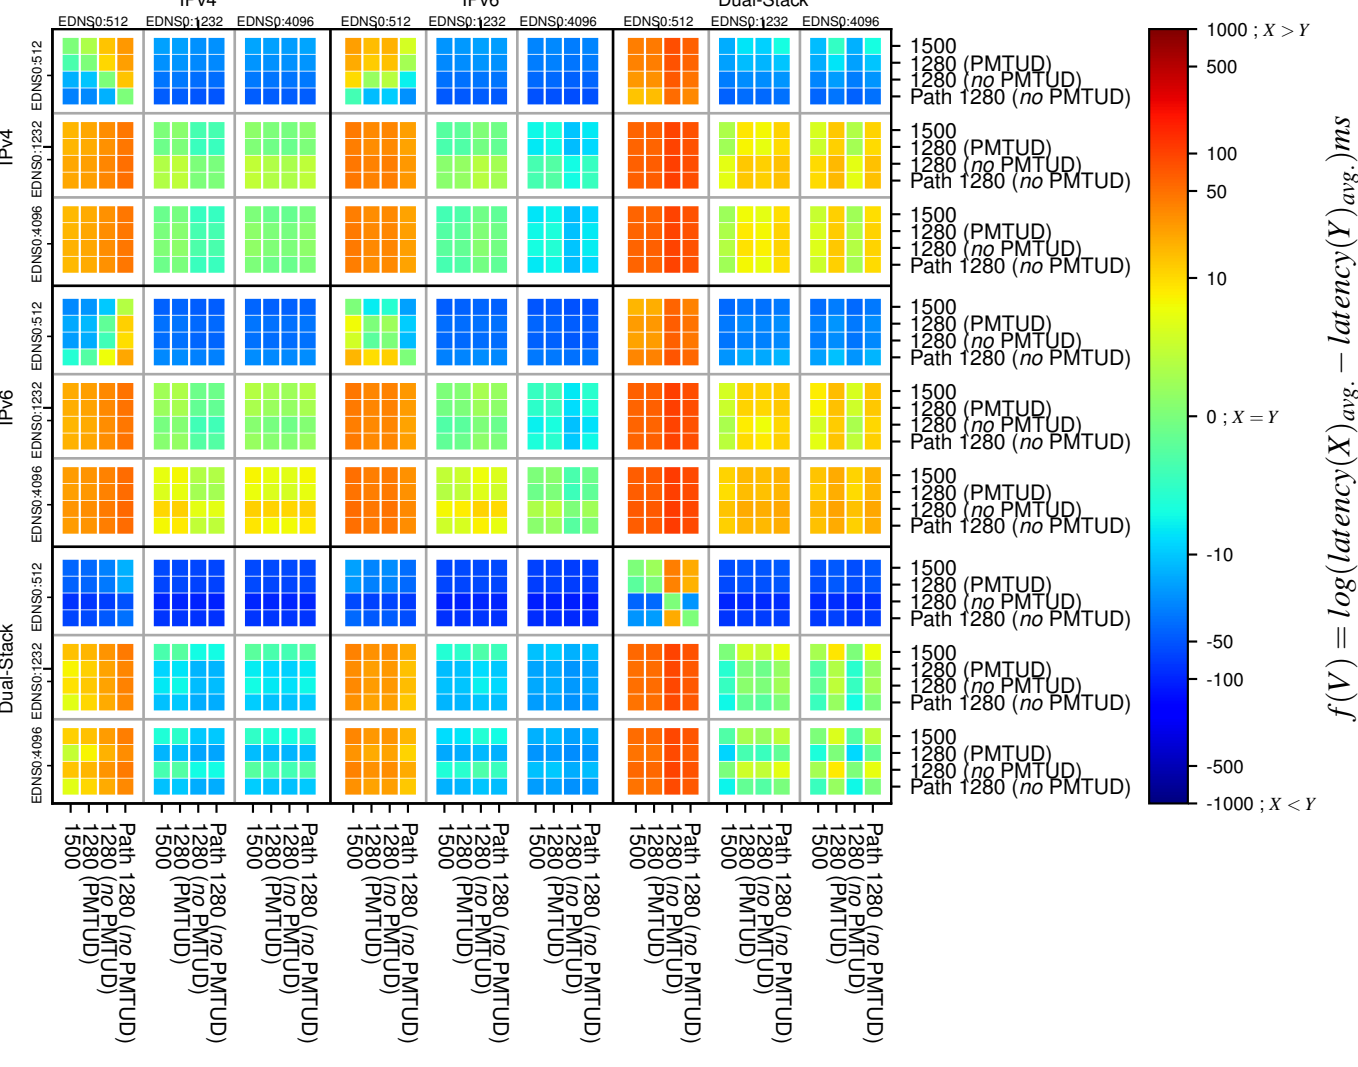

### All Zones without DNSSEC returning NOERROR for '.nl'