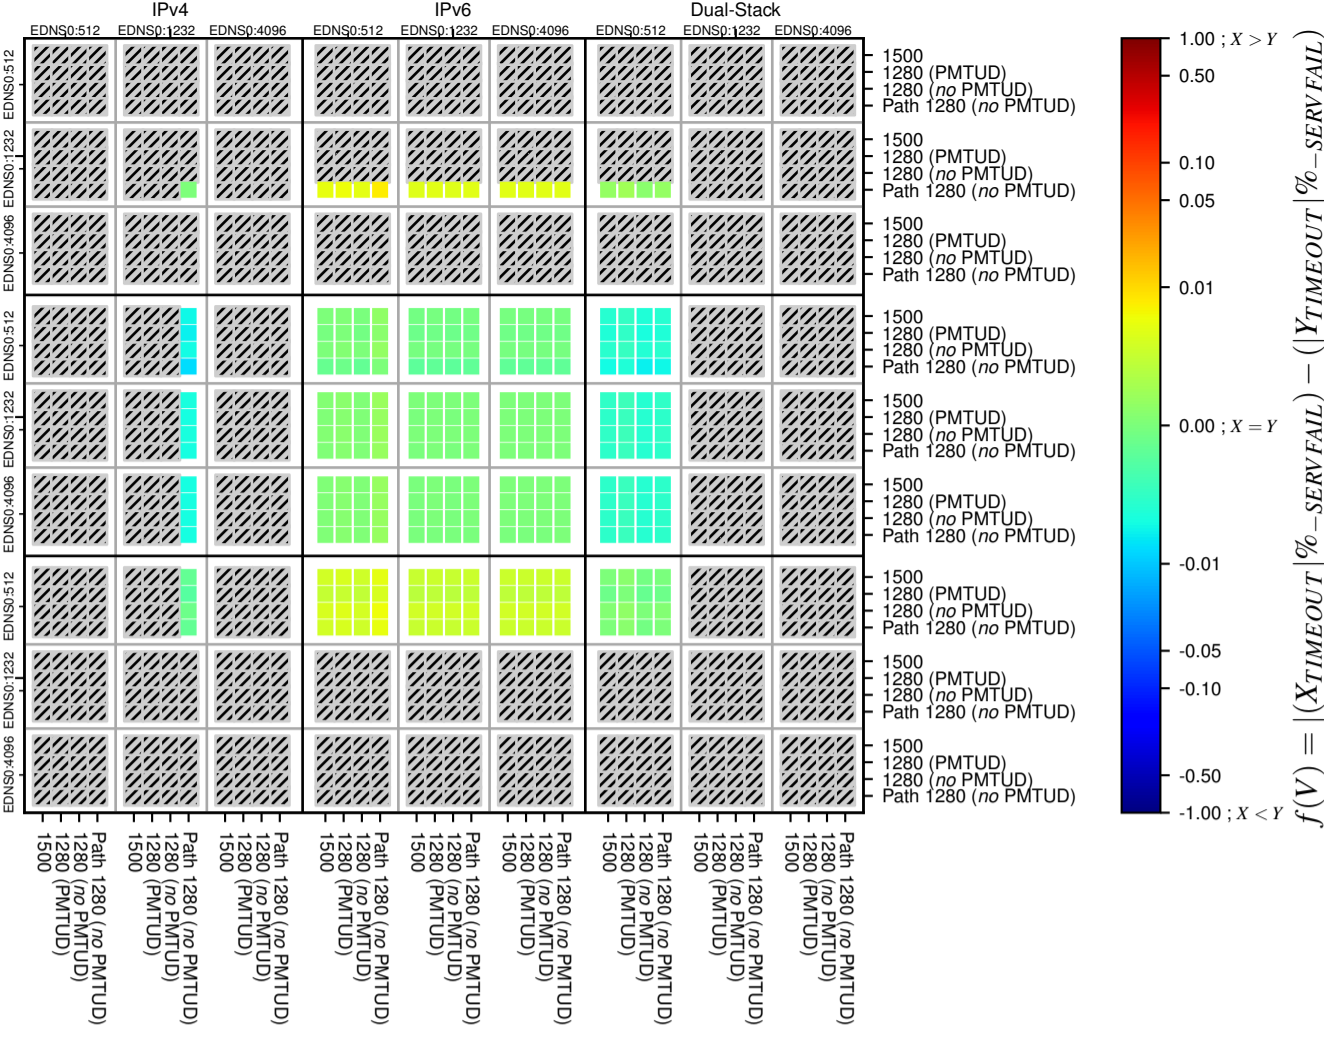

### All Zones without DNSSEC for '.de'