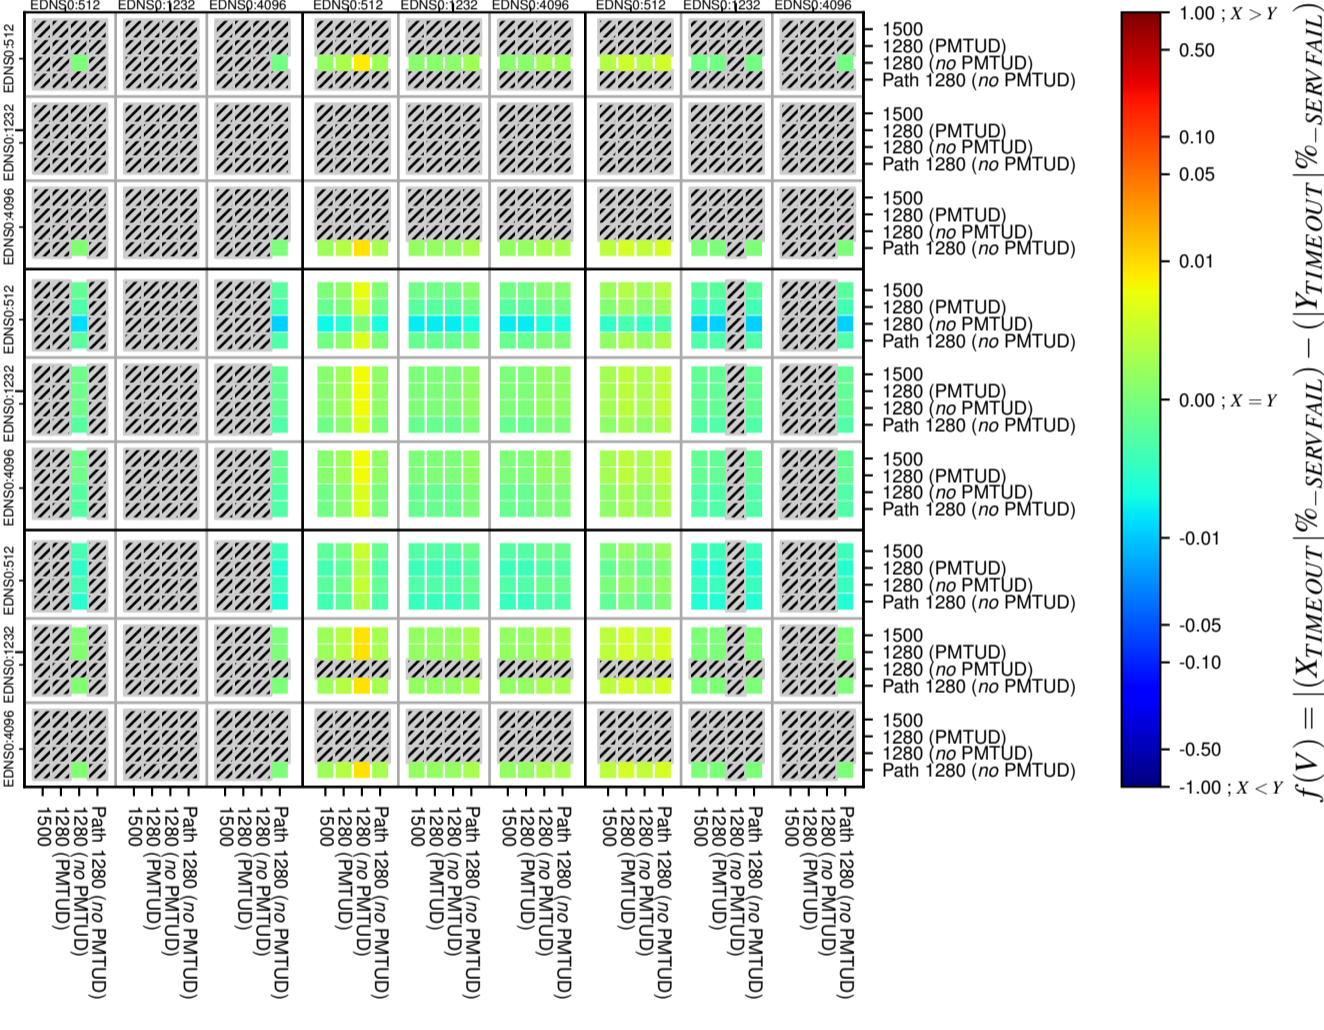

All Zones with DNSSEC for '.de'