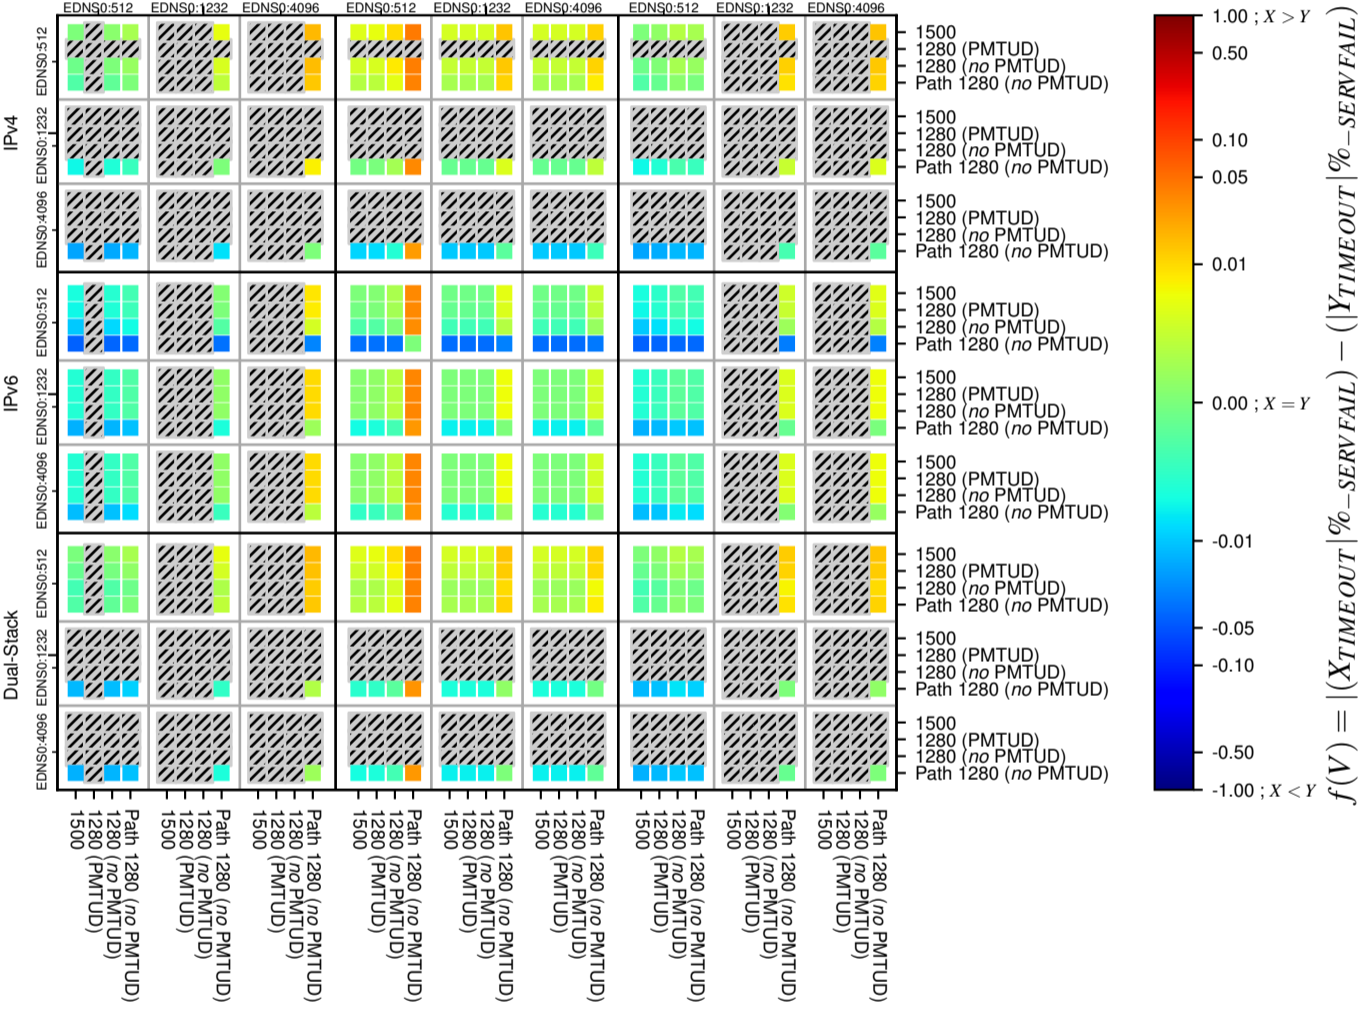

All Zones without DNSSEC for '.nl'

All Zones with DNSSEC for '.nl'

All Zones for '.nl'

$$f(V) = |X_{TIMEOUT} \% - SERVFAIL} - (Y_{TIMEOUT} \% - SERVFAIL)|$$

$$f(V) = |X_{TIMEOUT} \% - SERVFAIL} - (Y_{TIMEOUT} \% - SERVFAIL)|$$

$$f(V) = |X_{TIMEOUT} \% - SERVFAIL} - (Y_{TIMEOUT} \% - SERVFAIL)|$$