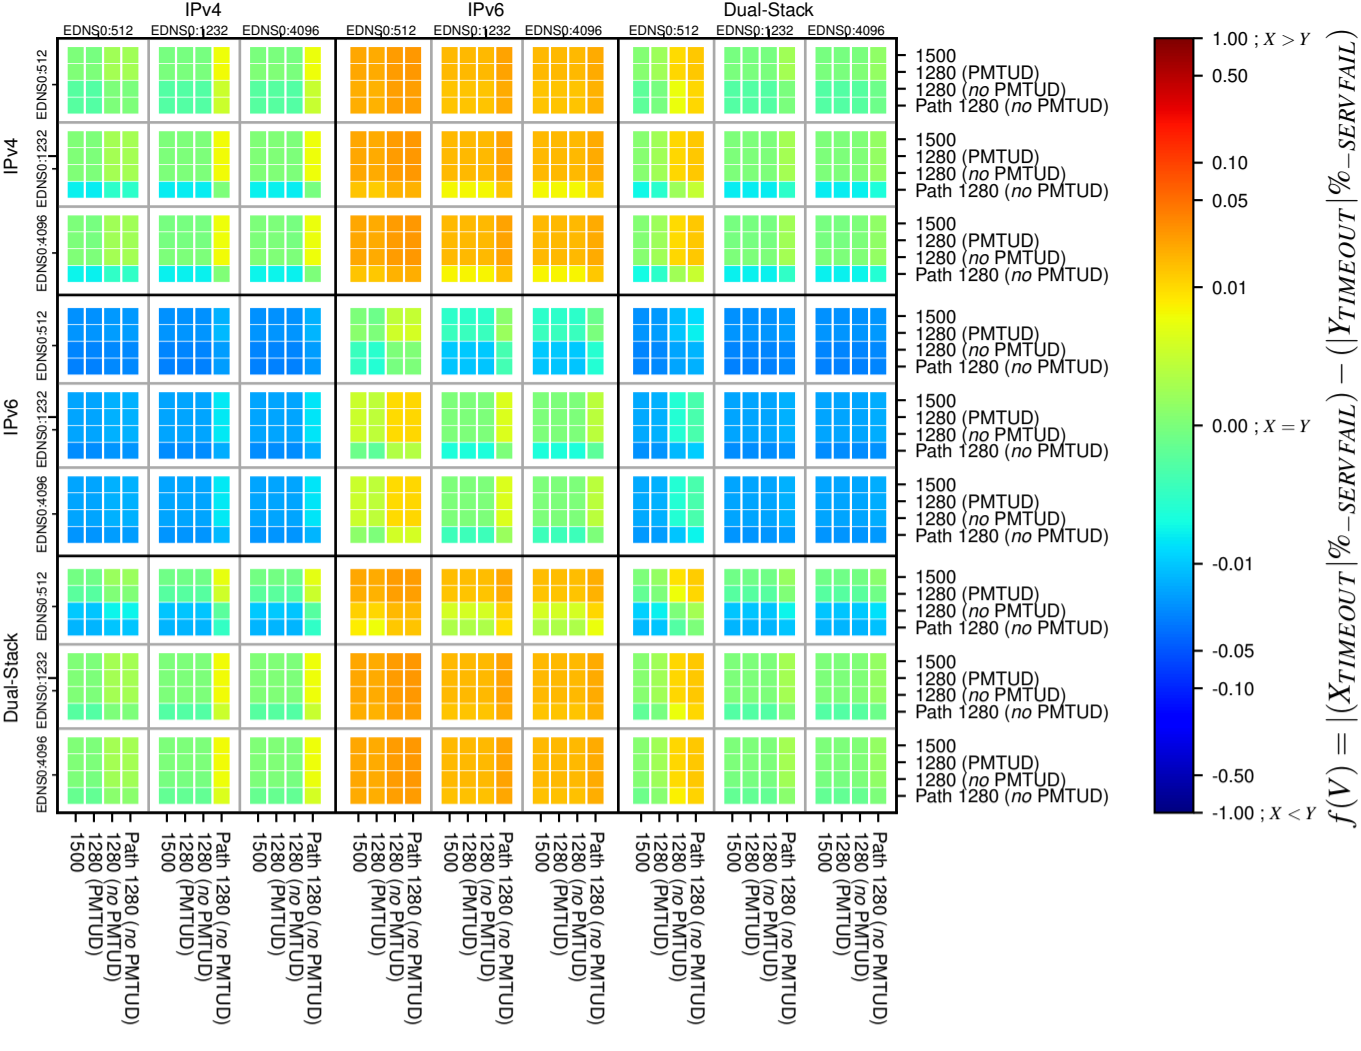

All Zones without DNSSEC for '.nl'

All Zones with DNSSEC for '.nl'

All Zones for '.nl'

$$f(V) = |X_{TIMEOUT} \% - SERVFAIL} - (Y_{TIMEOUT} \% - SERVFAIL)|$$

$$f(V) = |X_{TIMEOUT} \% - SERVFAIL} - (Y_{TIMEOUT} \% - SERVFAIL)|$$

$$f(V) = |X_{TIMEOUT} \% - SERVFAIL} - (Y_{TIMEOUT} \% - SERVFAIL)|$$