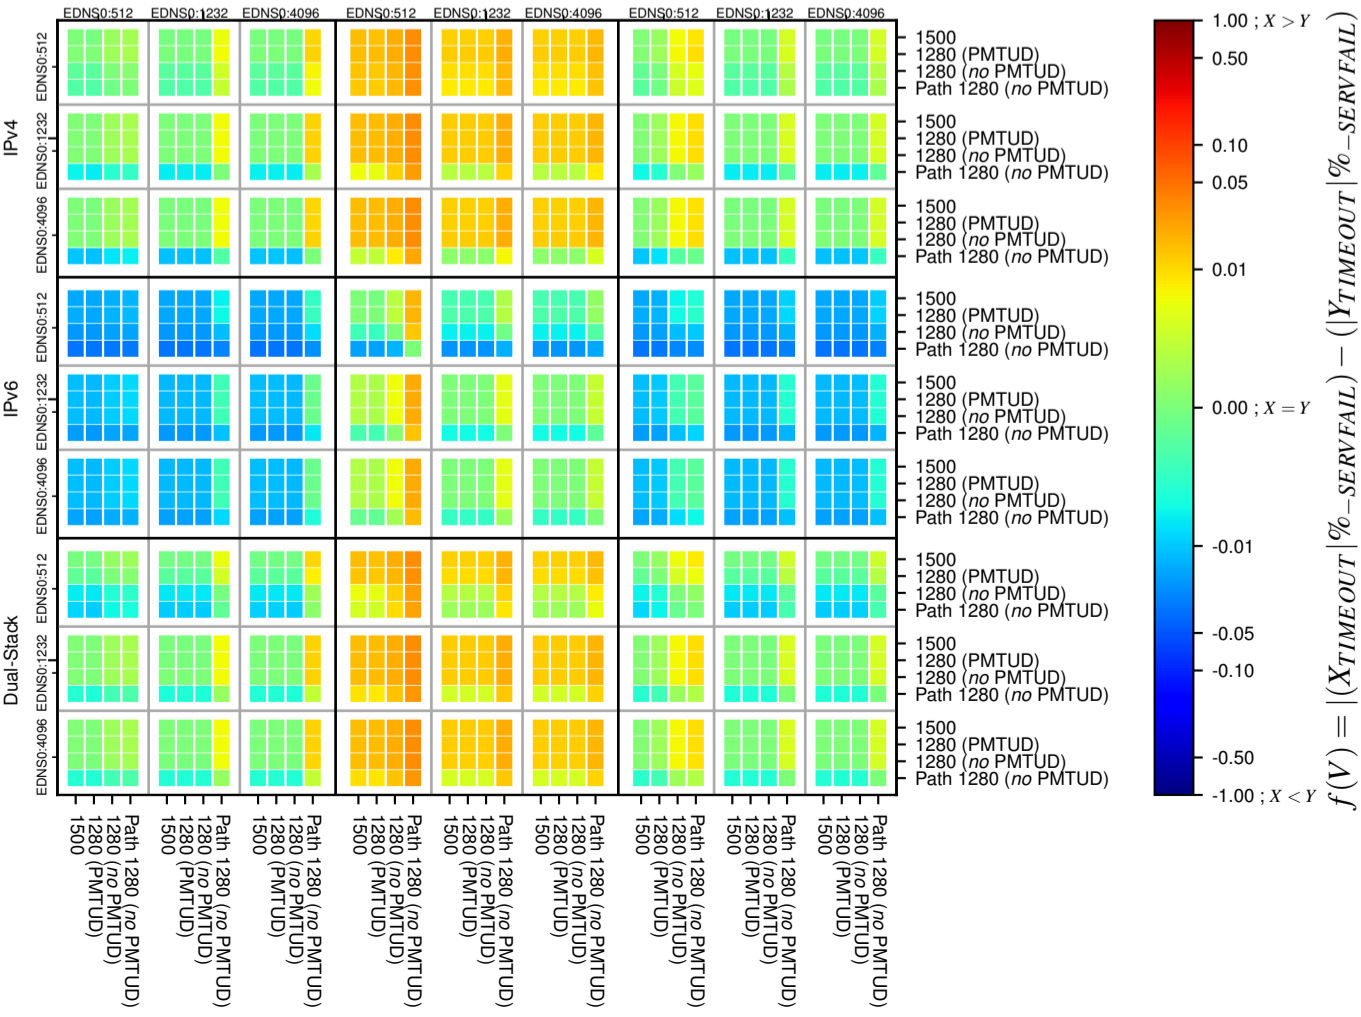

All Zones without DNSSEC for '.nl'

All Zones with DNSSEC for '.nl'

All Zones for '.nl'

$$f(V) = |X_{TIMEOUT} \% - SERVFAIL} - (Y_{TIMEOUT} \% - SERVFAIL)|$$

$$f(V) = |X_{TIMEOUT} \% - SERVFAIL} - (Y_{TIMEOUT} \% - SERVFAIL)|$$

$$f(V) = |X_{TIMEOUT} \% - SERVFAIL} - (Y_{TIMEOUT} \% - SERVFAIL)|$$