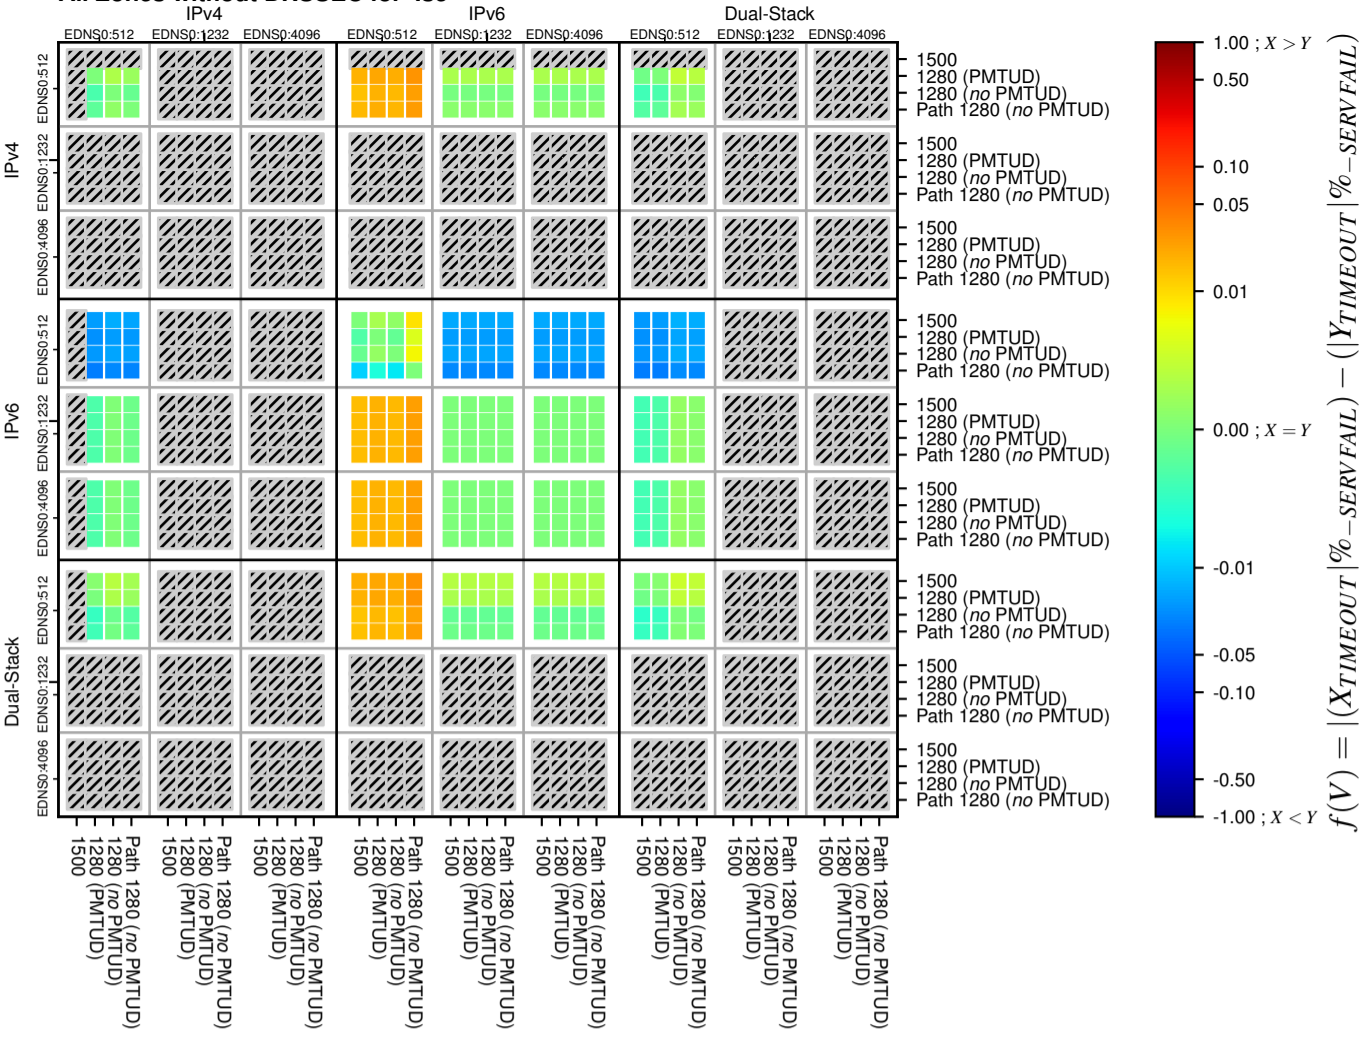

All Zones without DNSSEC for '.se'

All Zones with DNSSEC for '.se'

All Zones for '.se'