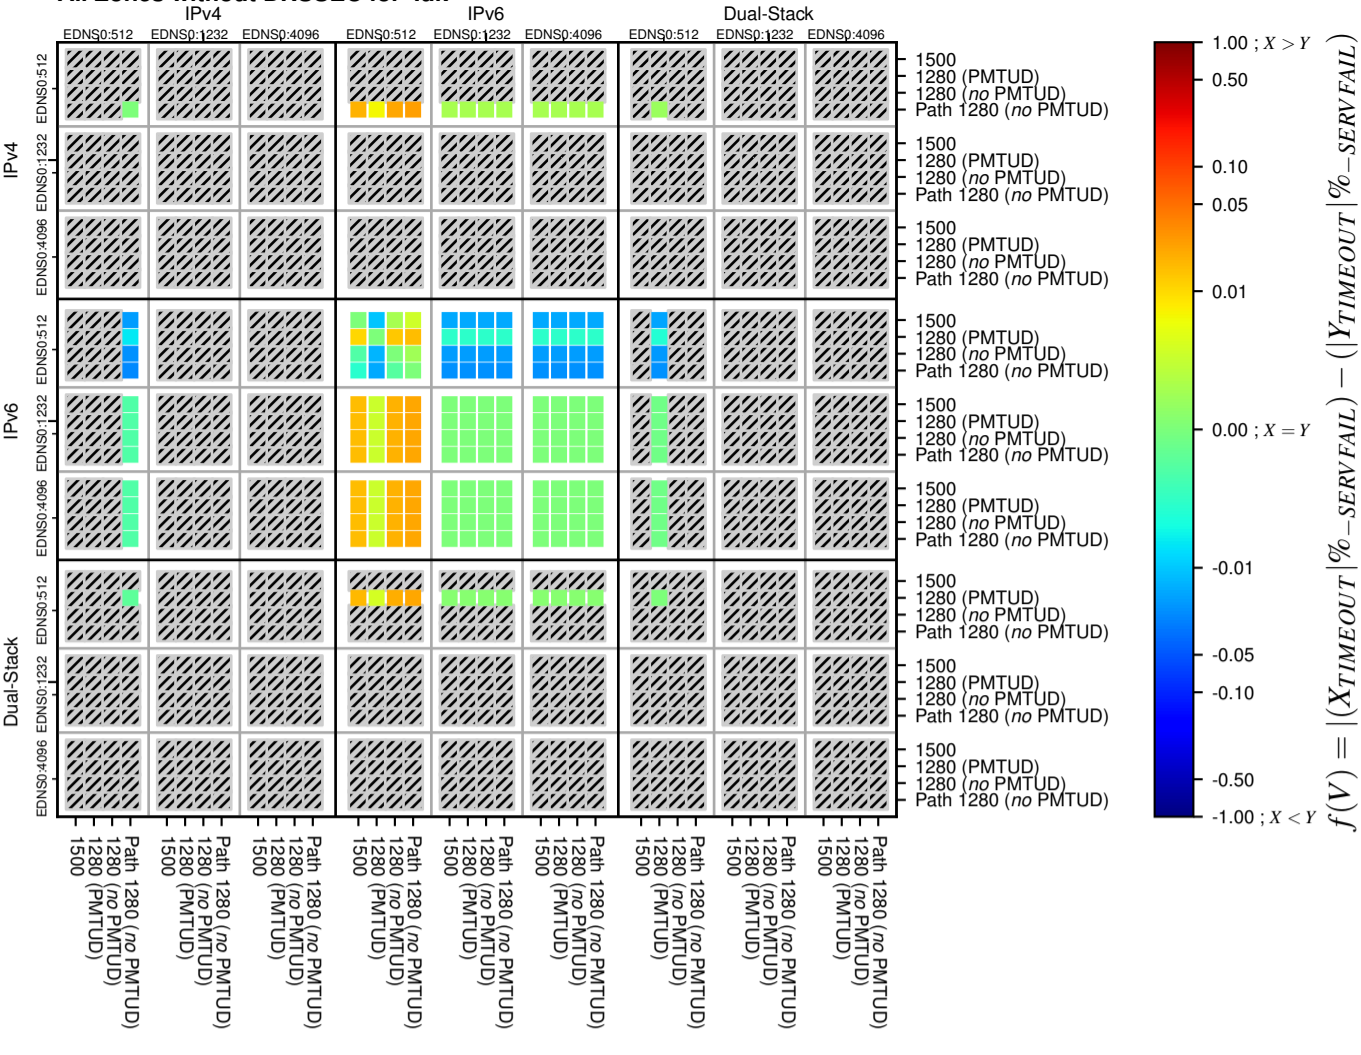

All Zones without DNSSEC for '.uk'