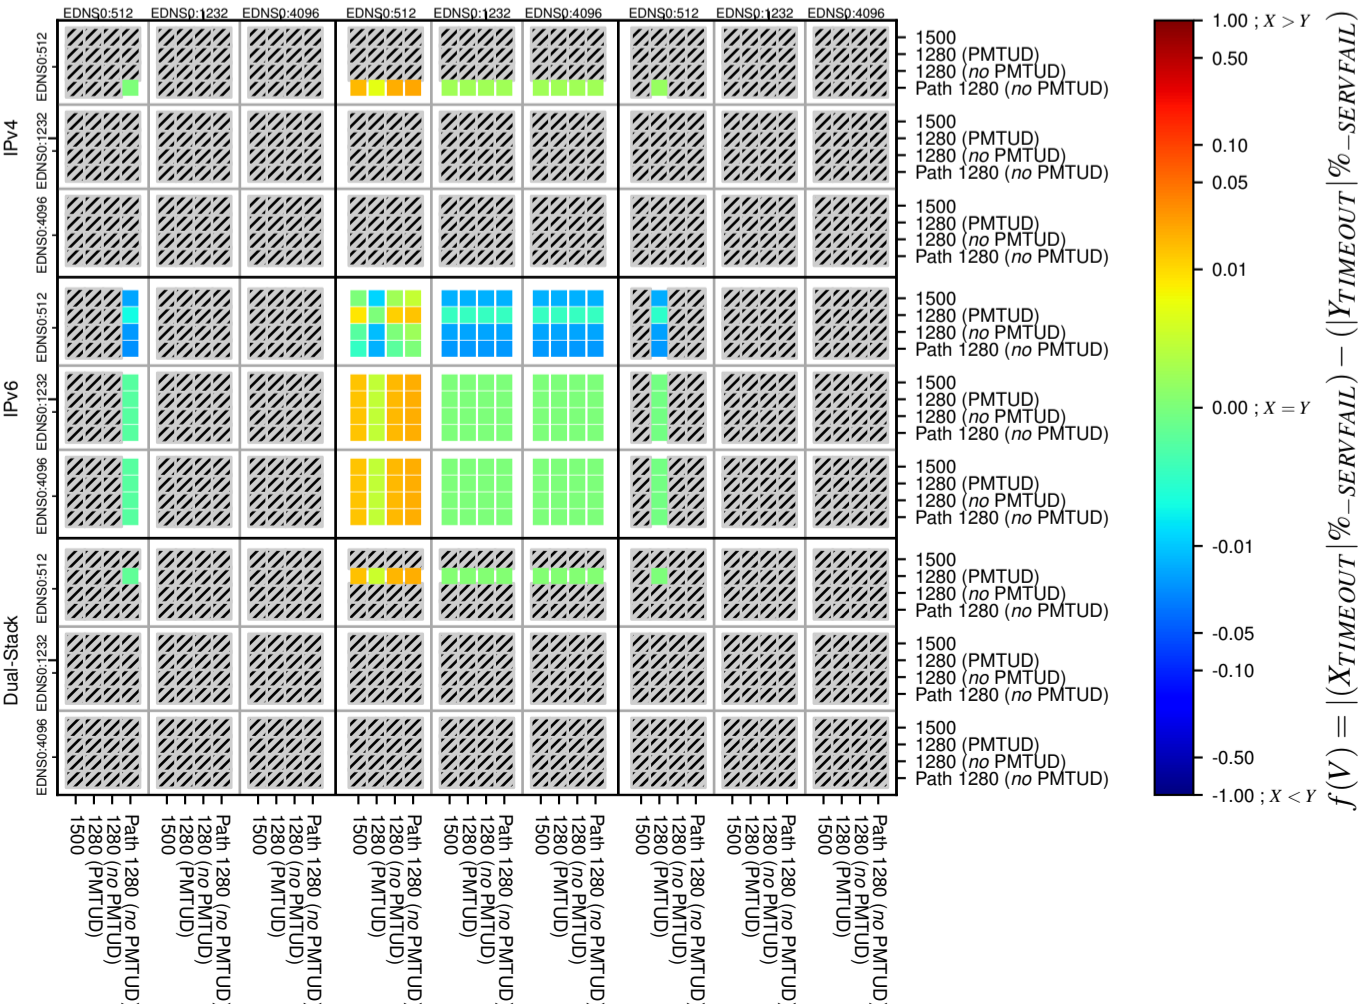

### All Zones for '.uk'

$$f(V) = |(X_{TIMEOUT} | \% - SERVFAIL) - (Y_{TIMEOUT} | \% - SERVFAIL)|$$

$$f(V) = |(X_{TIMEOUT} | \% - SERVFAIL) - (Y_{TIMEOUT} | \% - SERVFAIL)|$$

$$f(V) = |(X_{TIMEOUT} | \% - SERVFAIL) - (Y_{TIMEOUT} | \% - SERVFAIL)|$$