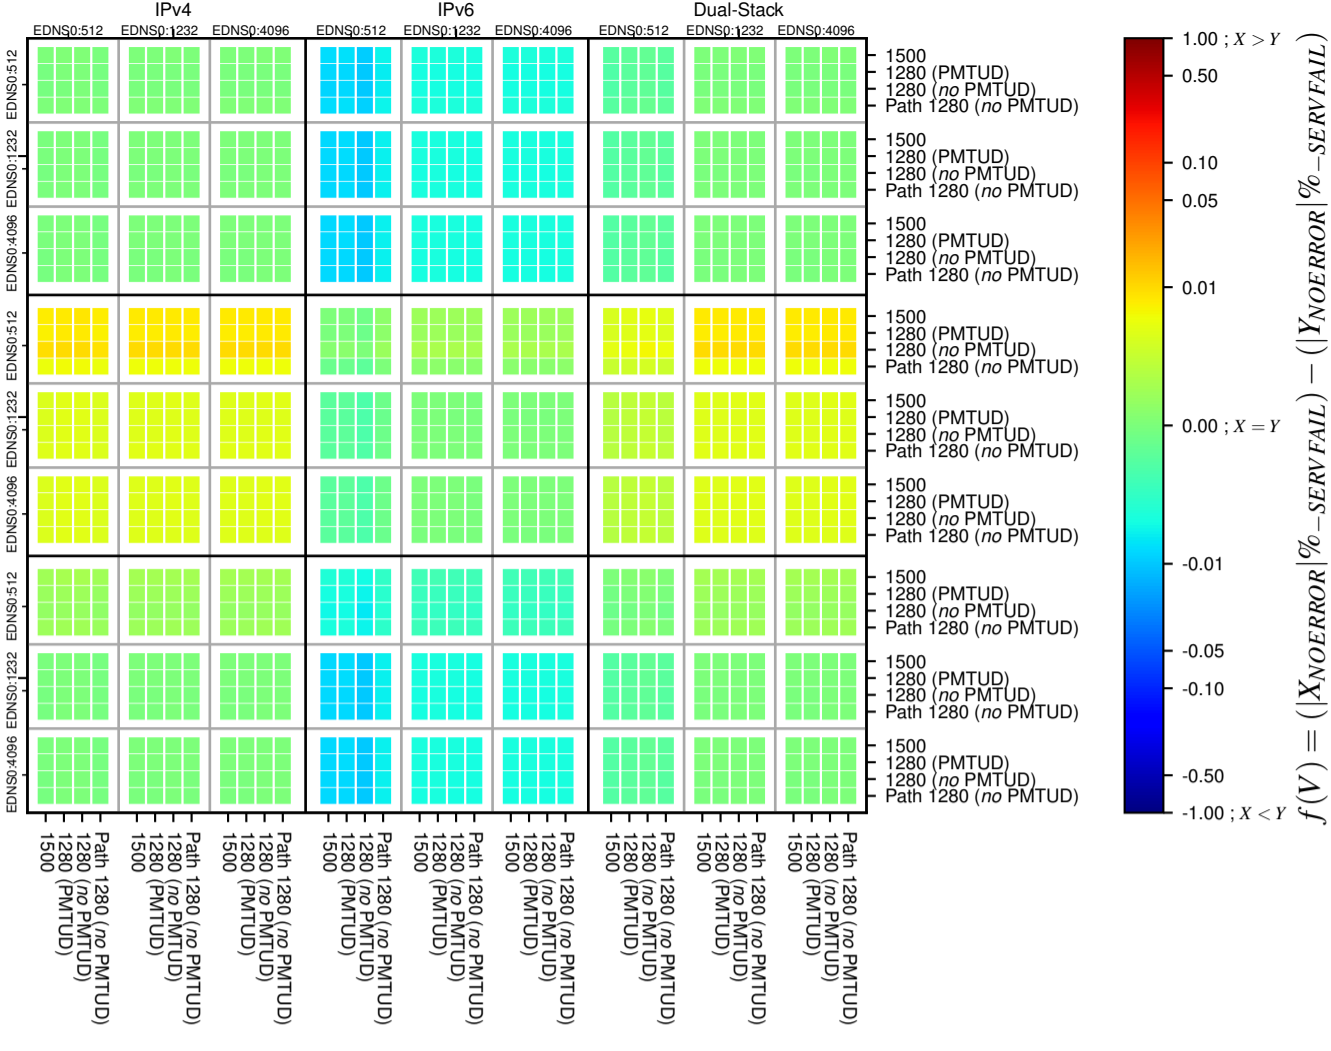

All Zones without DNSSEC for '.de'

All Zones with DNSSEC for '.de'

All Zones for '.de'