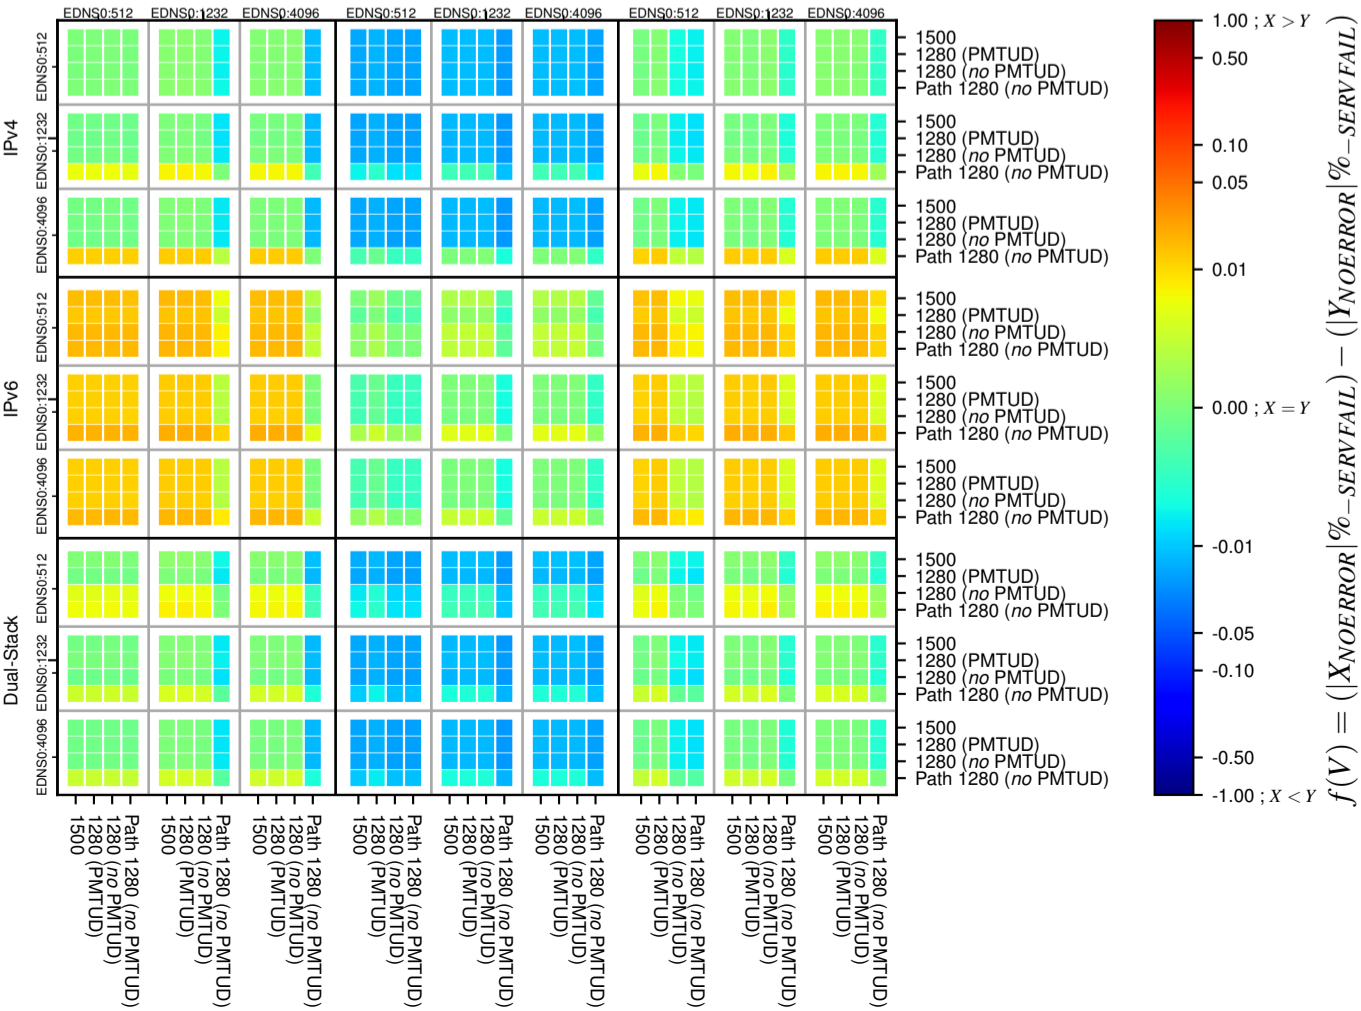

All Zones without DNSSEC for '.nl'

All Zones with DNSSEC for '.nl'

All Zones for '.nl'

$$f(V) = (|X_{NOERROR}| \% - SERVFAIL) - (|Y_{NOERROR}| \% - SERVFAIL)$$

$$f(V) = (|X_{NOERROR}| \% - SERVFAIL) - (|Y_{NOERROR}| \% - SERVFAIL)$$

$$f(V) = (|X_{NOERROR}| \% - SERVFAIL) - (|Y_{NOERROR}| \% - SERVFAIL)$$