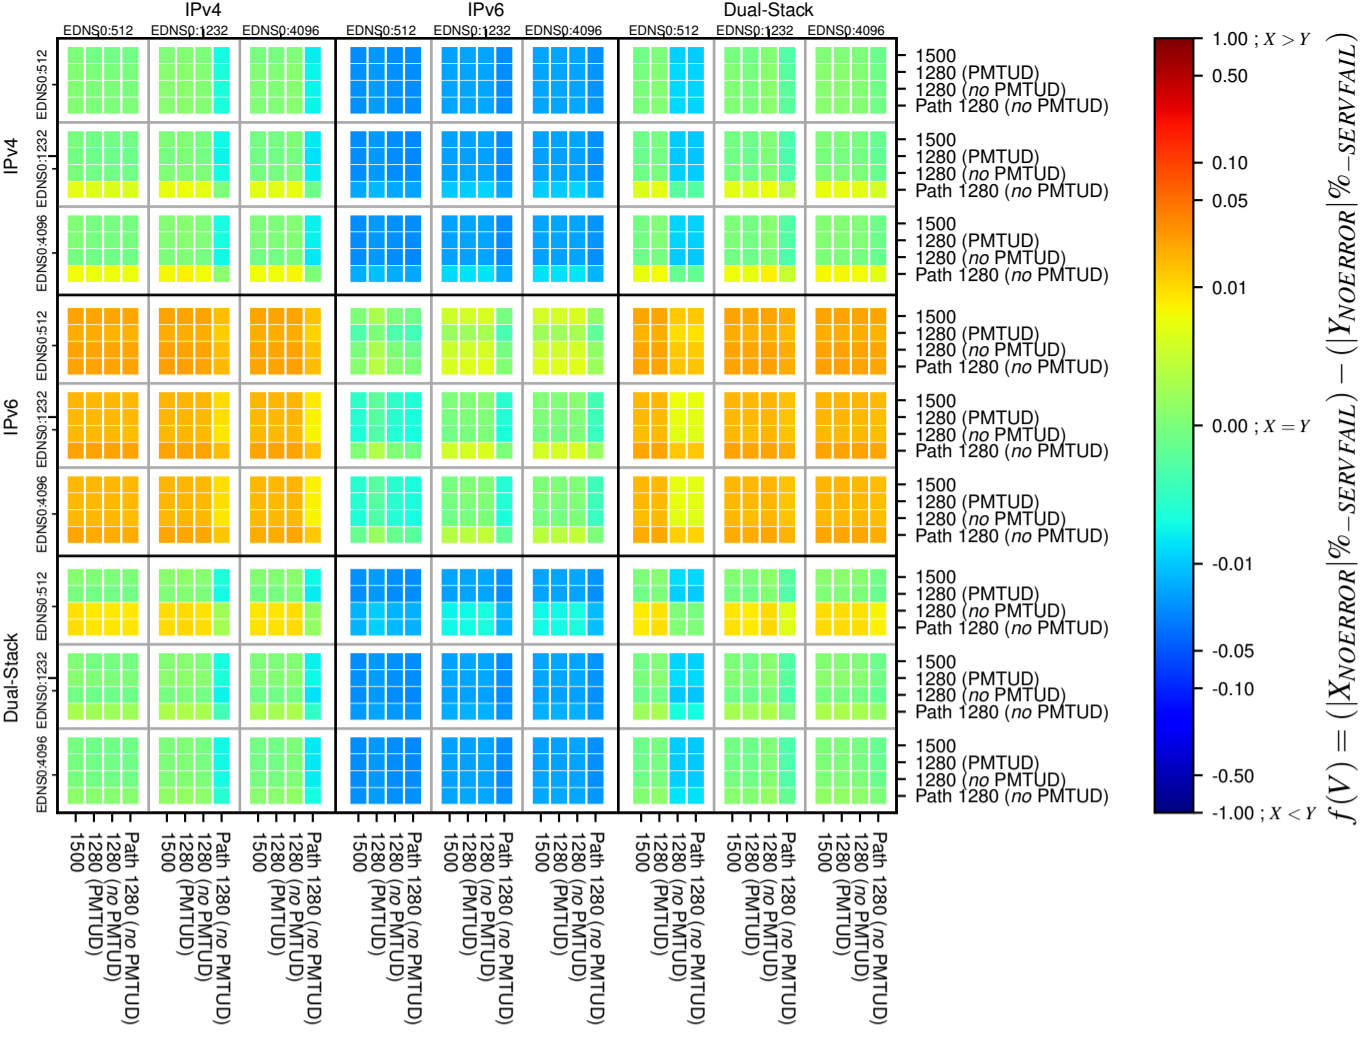

All Zones without DNSSEC for '.nl'

All Zones with DNSSEC for '.nl'

All Zones for '.nl'

$$f(V) = (|X_{NOERROR}| \% - SERVFAIL) - (|Y_{NOERROR}| \% - SERVFAIL)$$

$$f(V) = (|X_{NOERROR}| \% - SERVFAIL) - (|Y_{NOERROR}| \% - SERVFAIL)$$

$$f(V) = (|X_{NOERROR}| \% - SERVFAIL) - (|Y_{NOERROR}| \% - SERVFAIL)$$