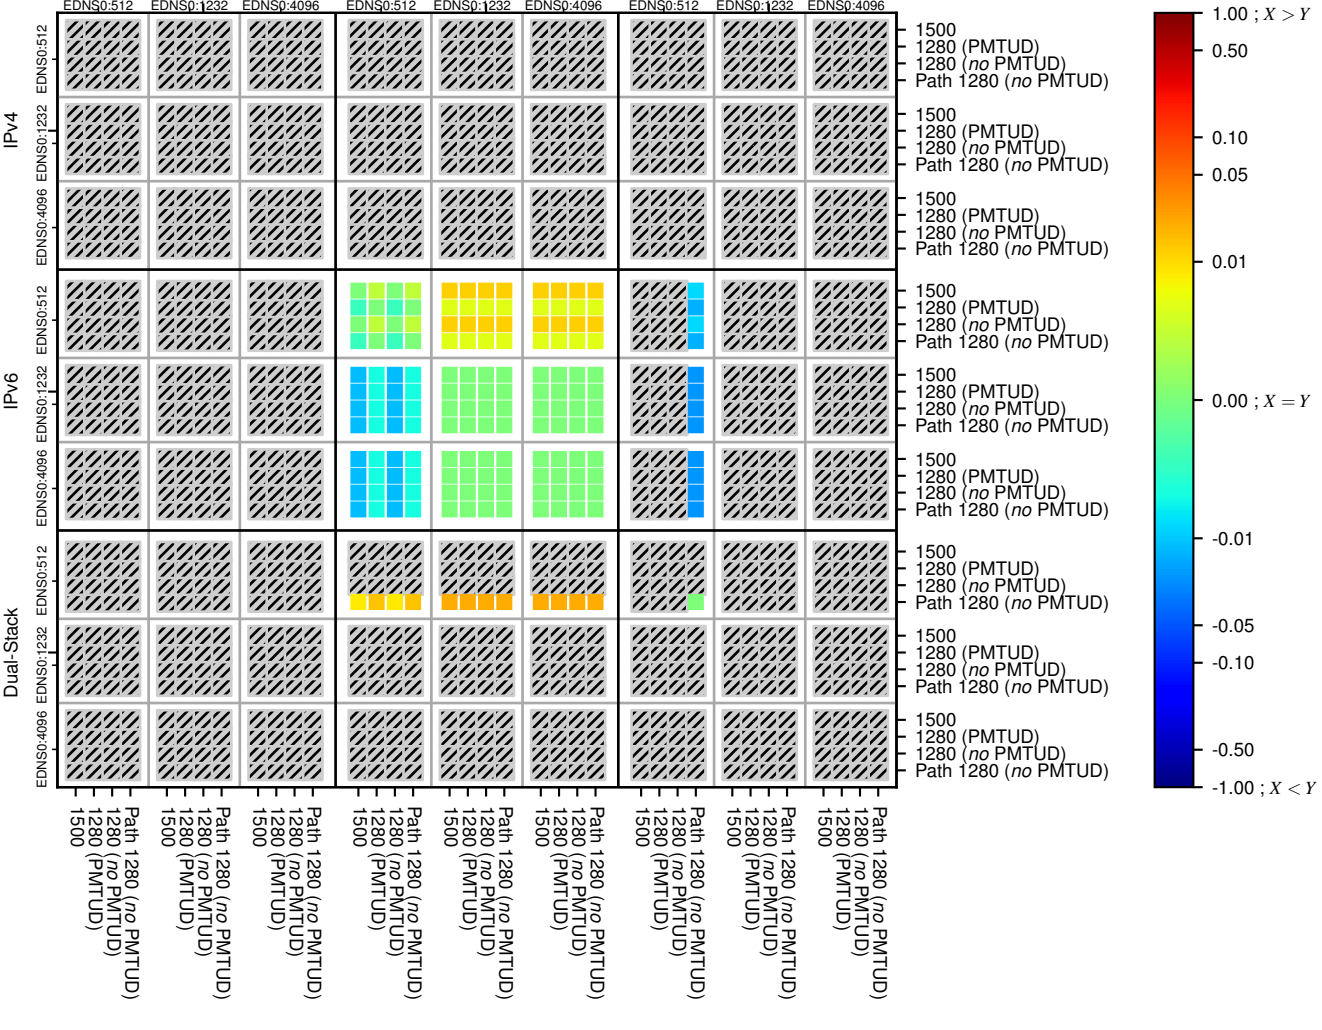

All Zones with DNSSEC for '.jp'