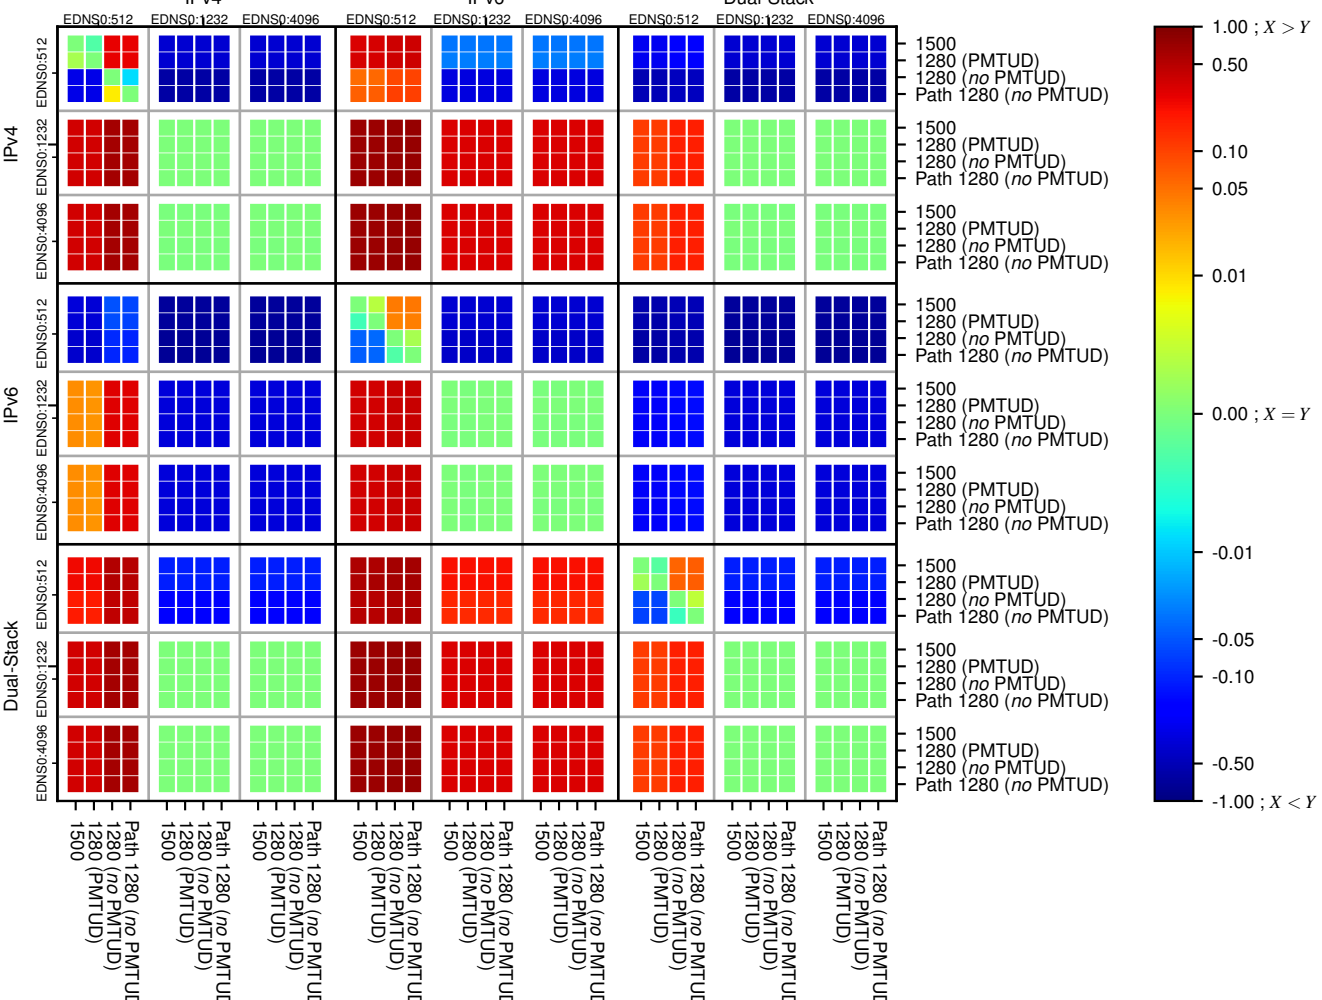

All Zones without DNSSEC for '.org'

All Zones with DNSSEC for '.org'

All Zones for '.org'

$$f(V) = |X_{SERVFAIL}| \% - |Y_{SERVFAIL}| \%$$

$$f(V) = |X_{SERVFAIL}| \% - |Y_{SERVFAIL}| \%$$

$$f(V) = |X_{SERVFAIL}| \% - |Y_{SERVFAIL}| \%$$