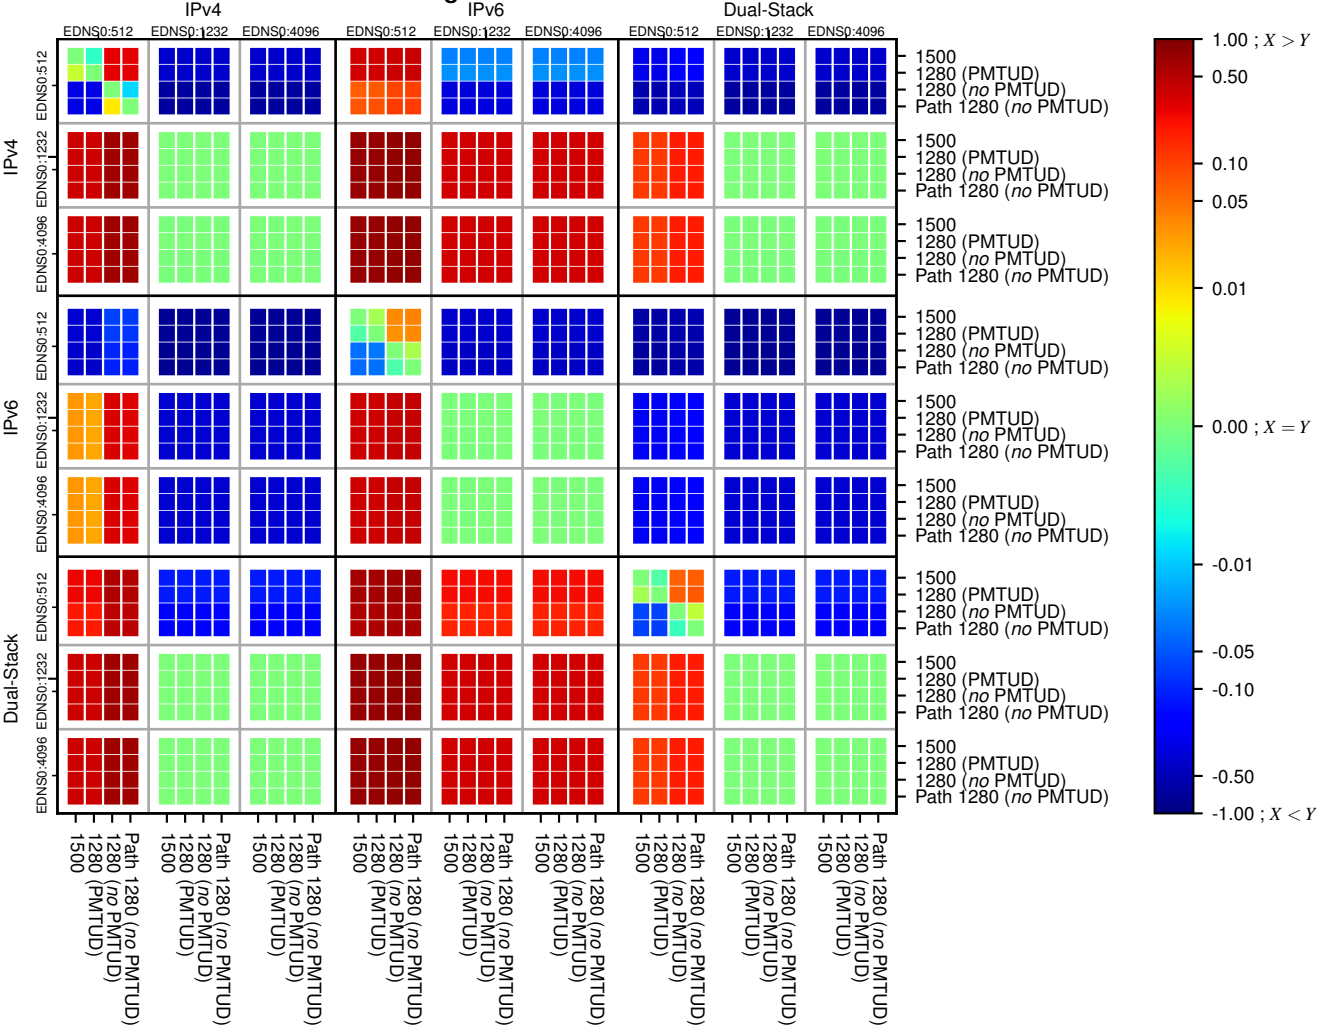

All Zones without DNSSEC for '.org'

All Zones with DNSSEC for '.org'

All Zones for '.org'

$$f(V) = |X_{SERVFAIL}| \% - |Y_{SERVFAIL}| \%$$

$$f(V) = |X_{SERVFAIL}| \% - |Y_{SERVFAIL}| \%$$

$$f(V) = |X_{SERVFAIL}| \% - |Y_{SERVFAIL}| \%$$