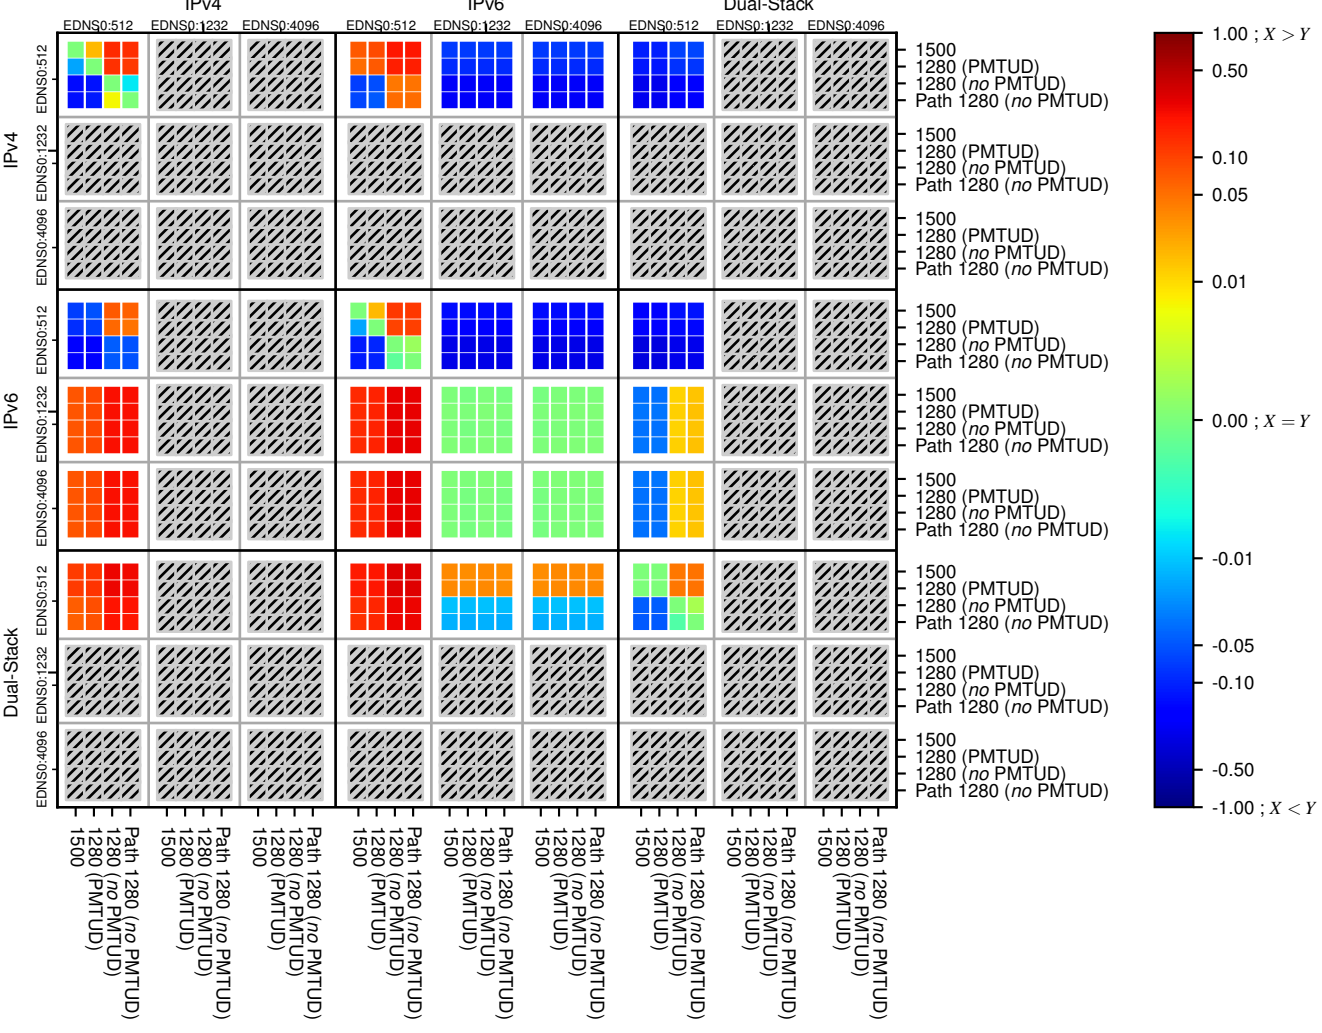

All Zones without DNSSEC for '.org'

All Zones with DNSSEC for '.org'

All Zones for '.org'

$$f(V) = |X_{SERVFAIL}| \% - |Y_{SERVFAIL}| \%$$

$$f(V) = |X_{SERVFAIL}| \% - |Y_{SERVFAIL}| \%$$

$$f(V) = |X_{SERVFAIL}| \% - |Y_{SERVFAIL}| \%$$