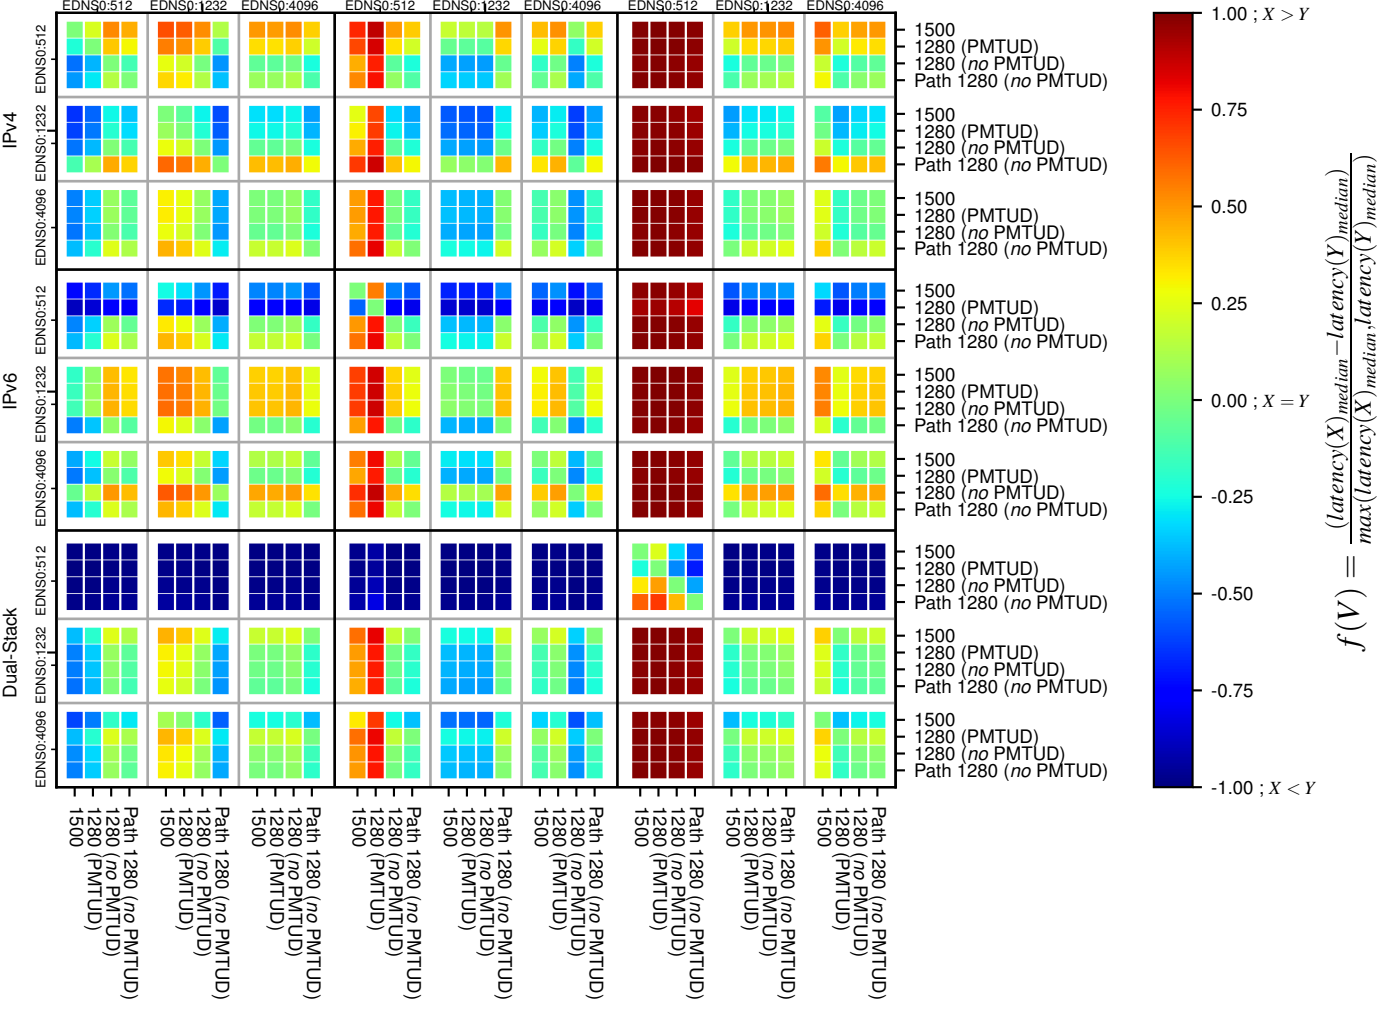

All Zones without DNSSEC returning NOERROR for '.de'

All Zones with DNSSEC returning NOERROR for '.de'

All Zones returning NOERROR for '.de'