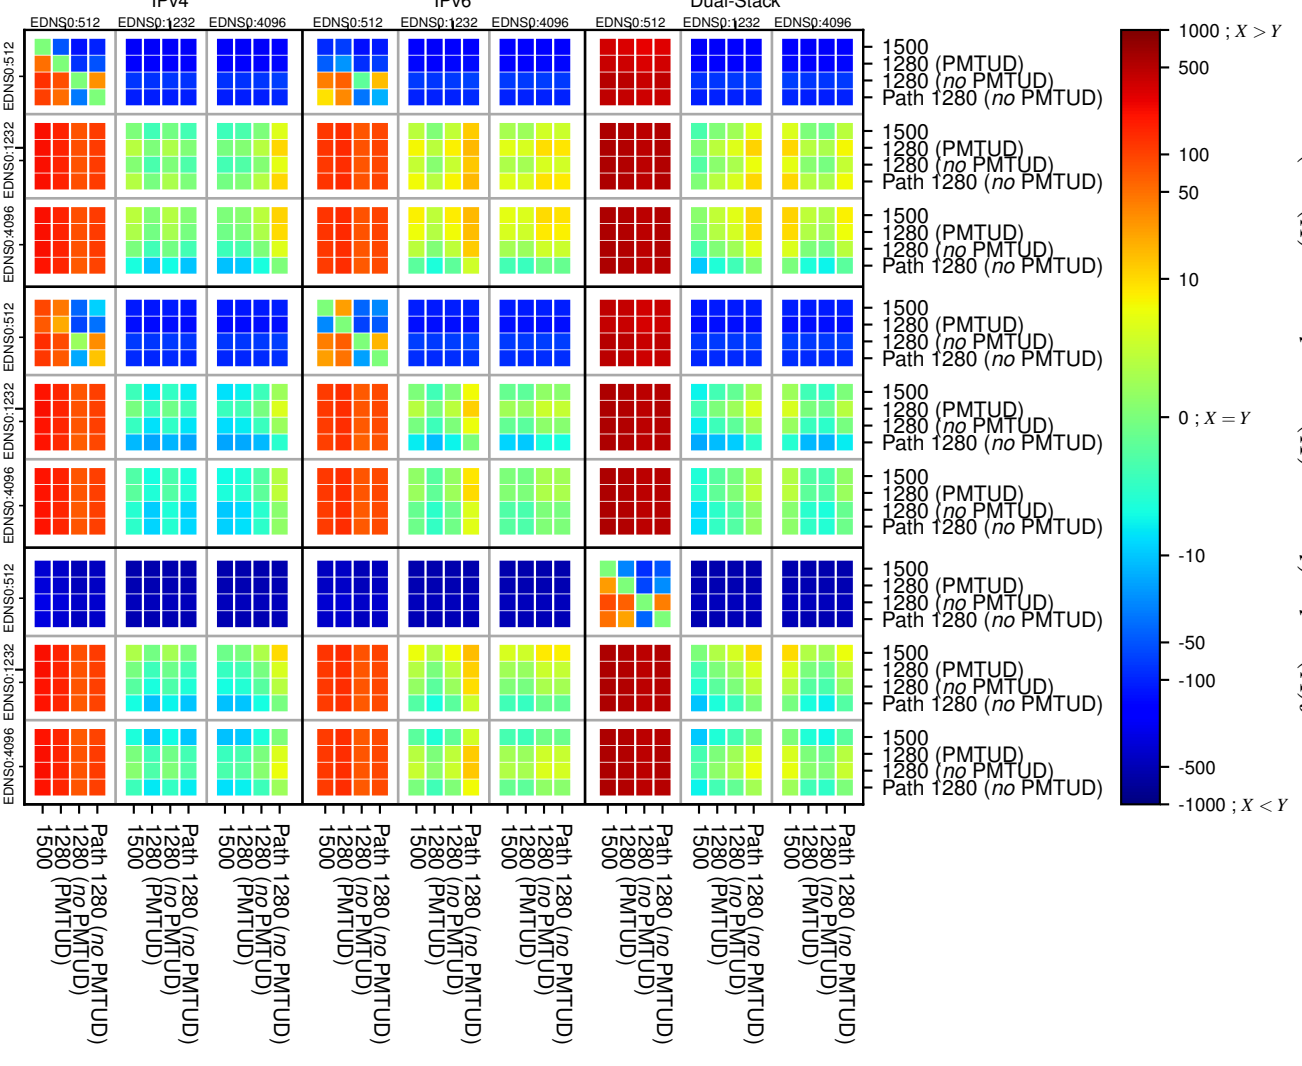

All Zones without DNSSEC returning NOERROR for '.de'

All Zones with DNSSEC returning NOERROR for '.de'

All Zones returning NOERROR for '.de'