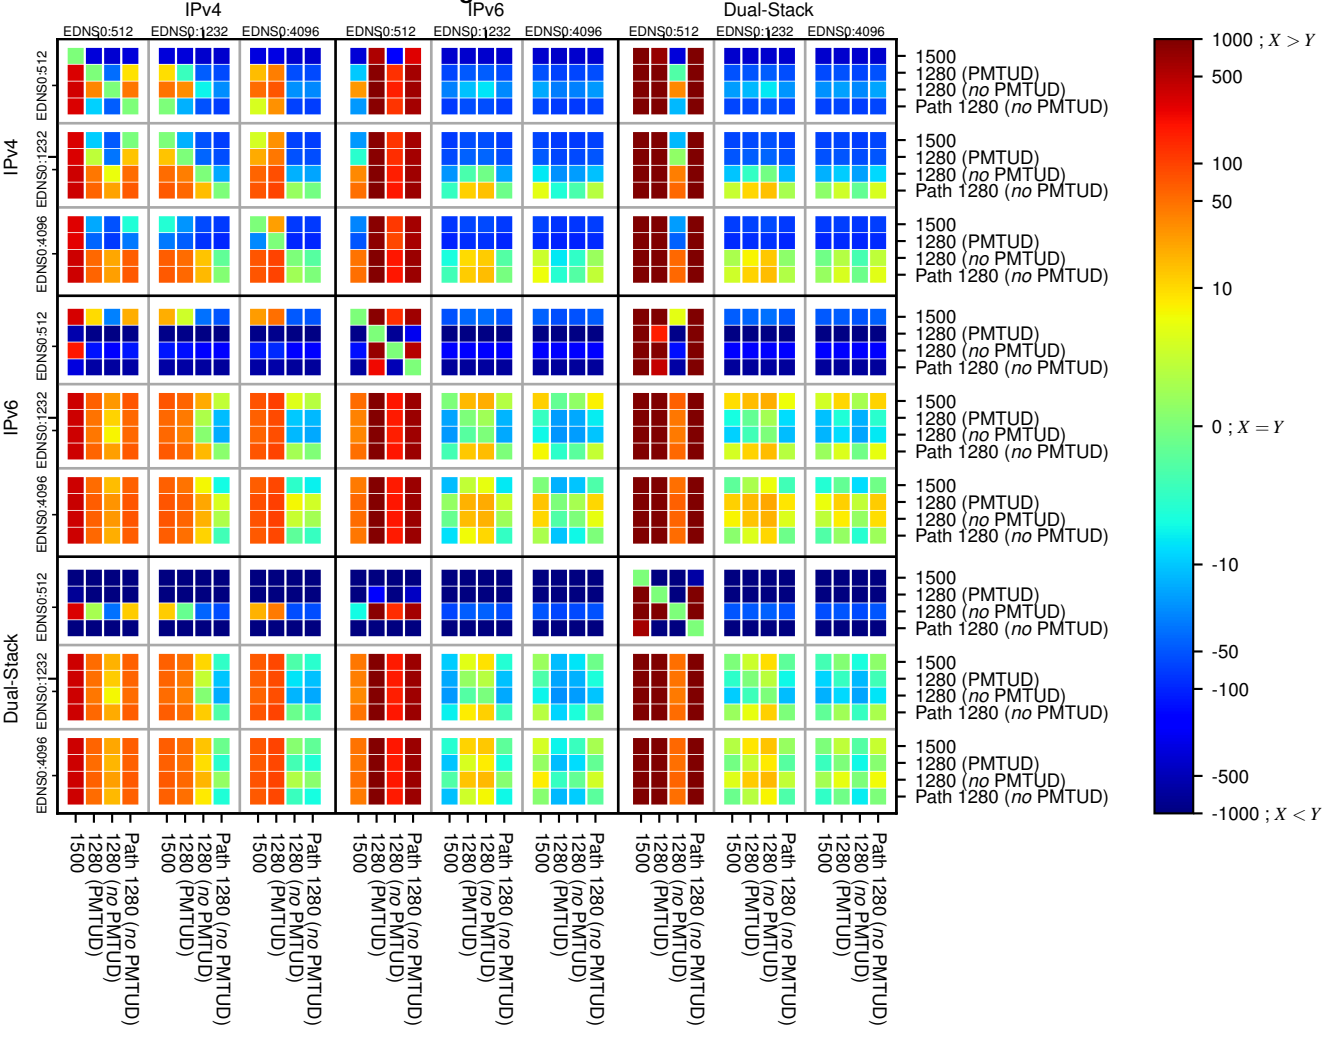

### All Zones without DNSSEC returning NOERROR for '.de'