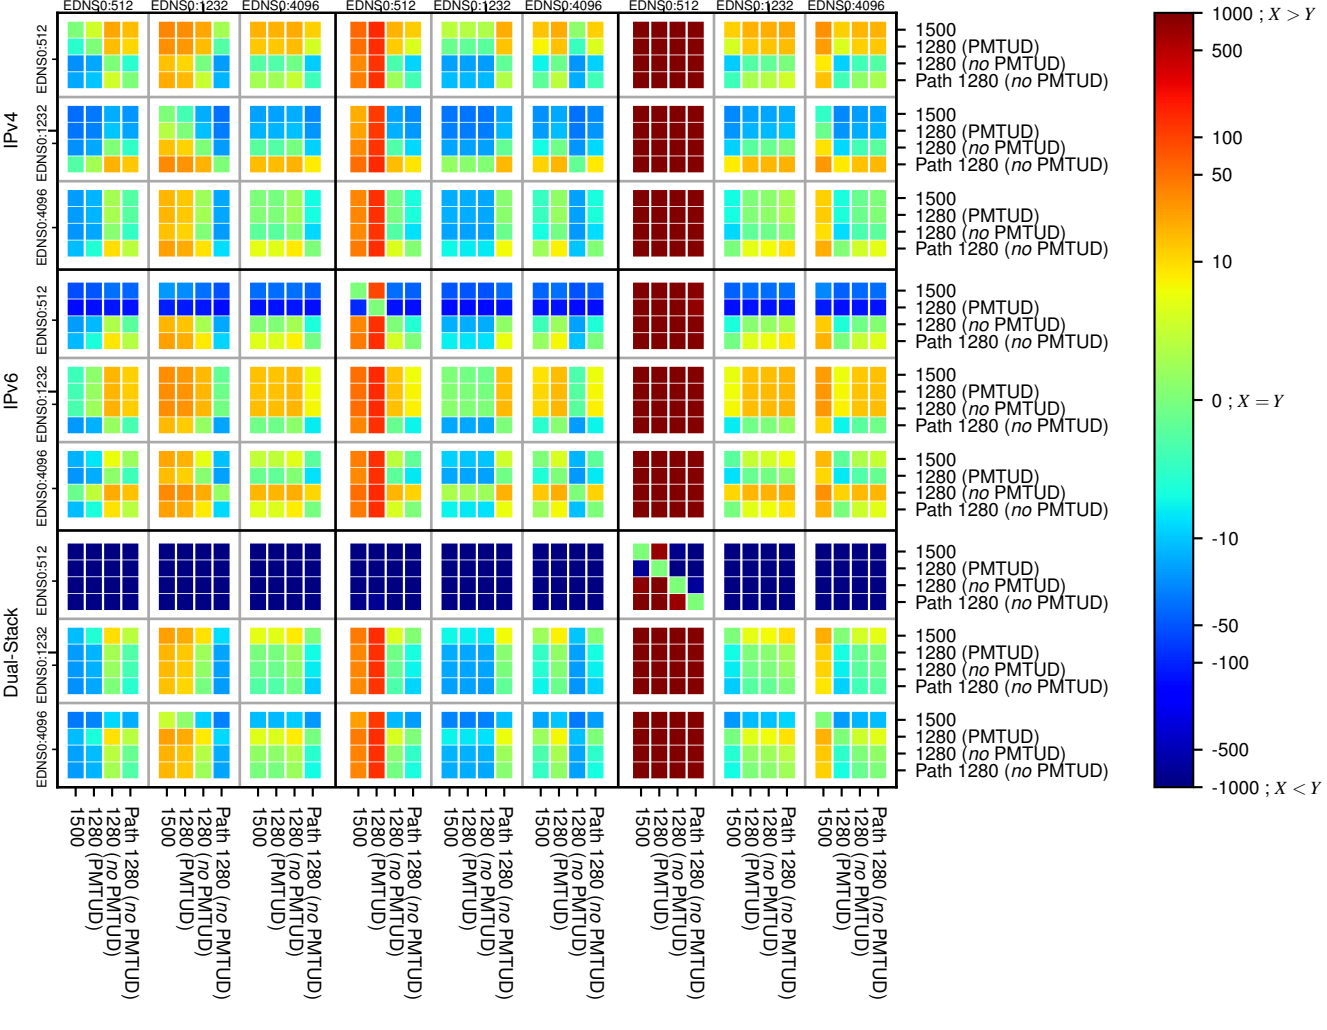

All Zones with DNSSEC returning NOERROR for '.de'