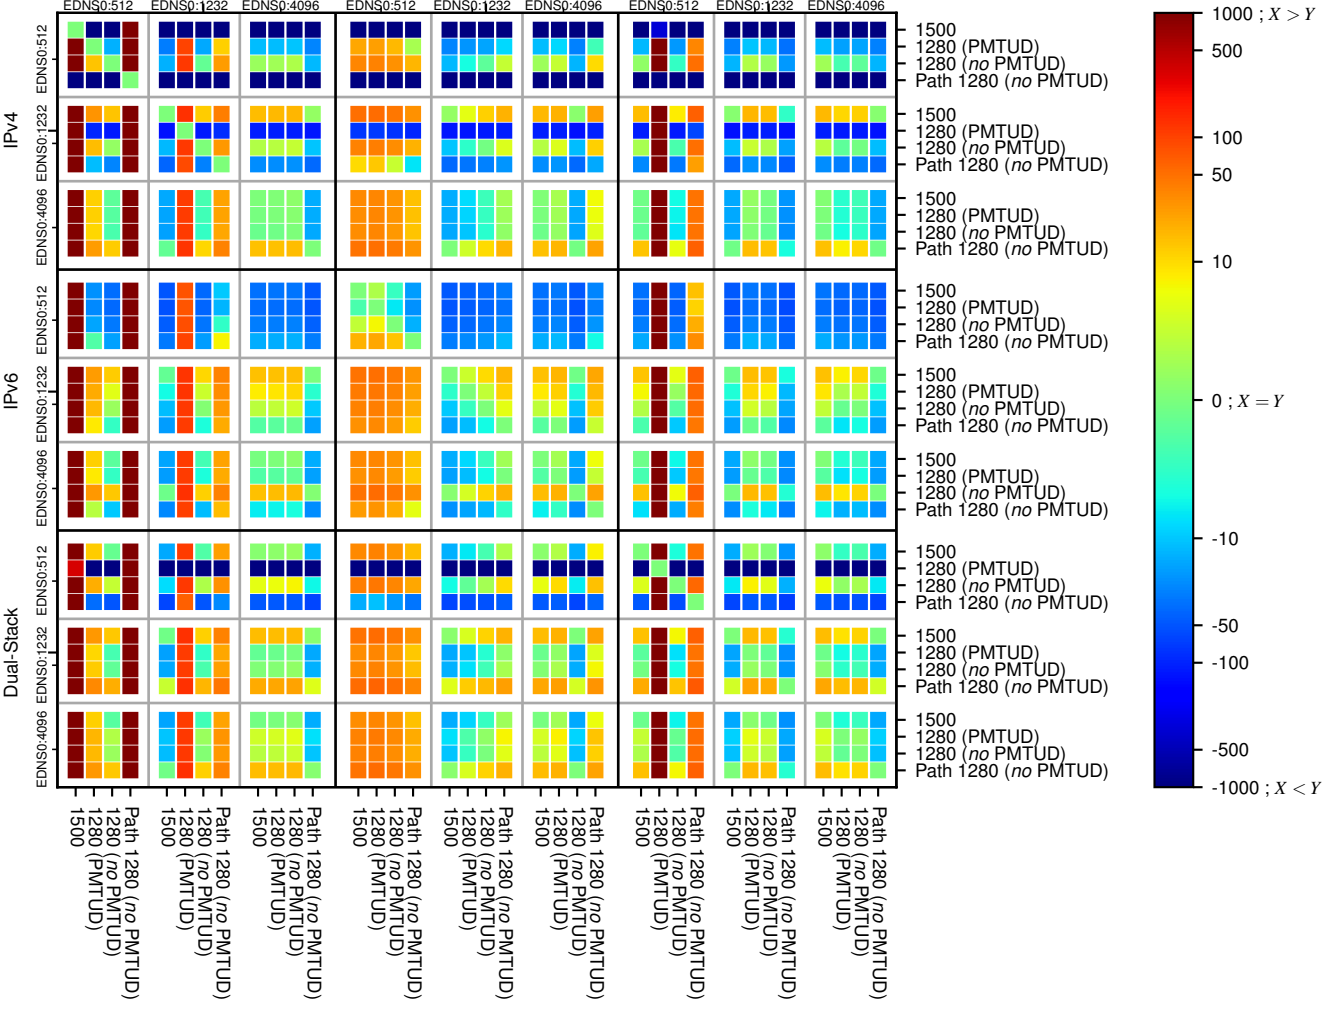

All Zones with DNSSEC returning NOERROR for '.se'