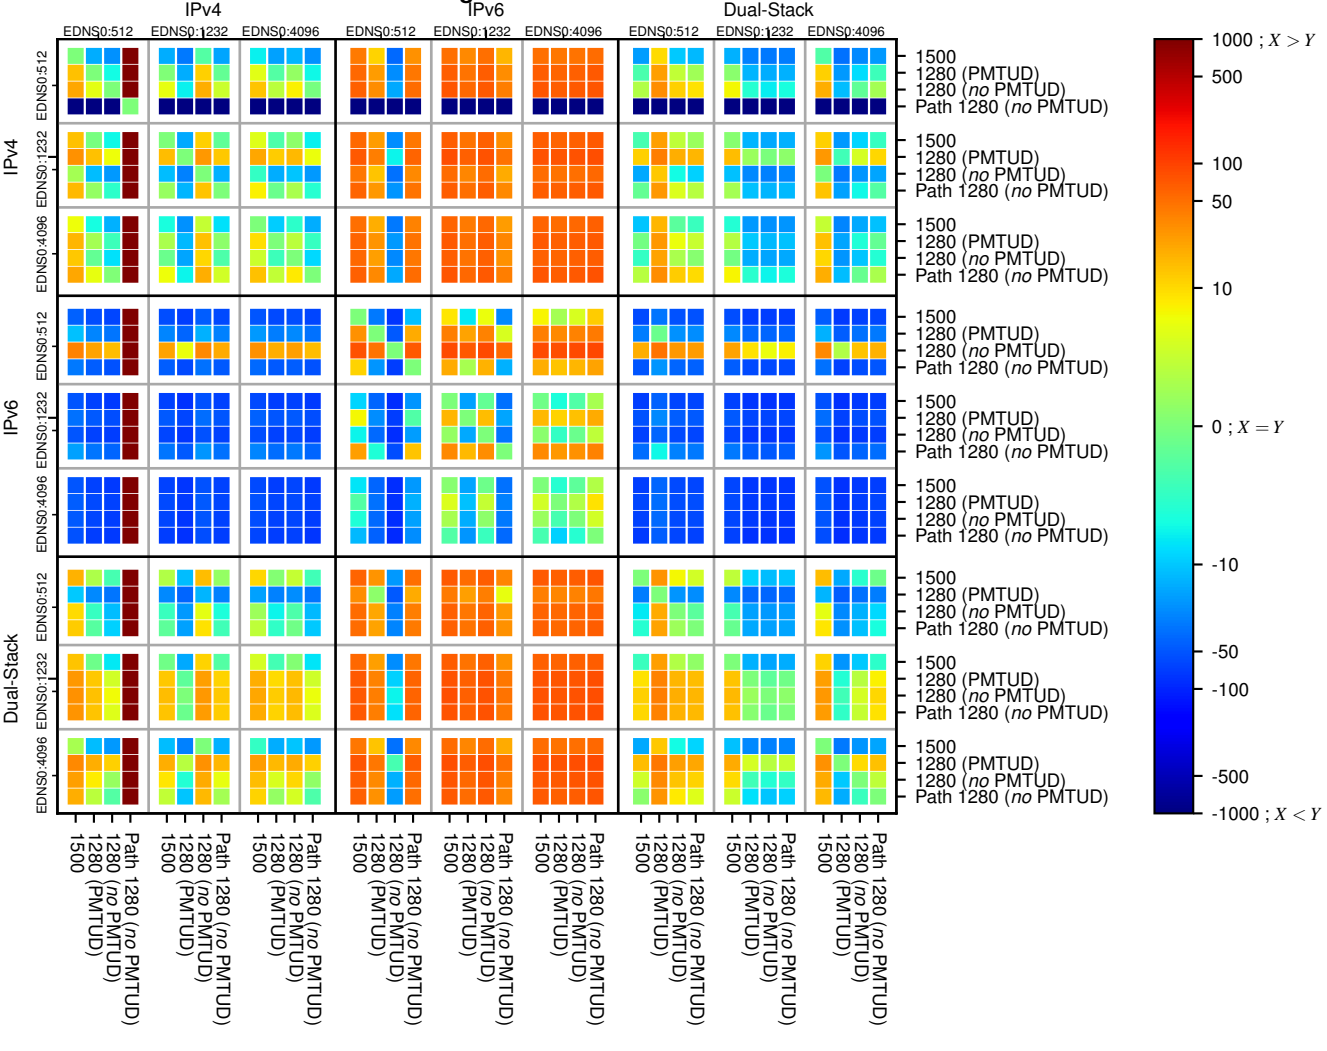

### All Zones without DNSSEC returning NOERROR for '.se'