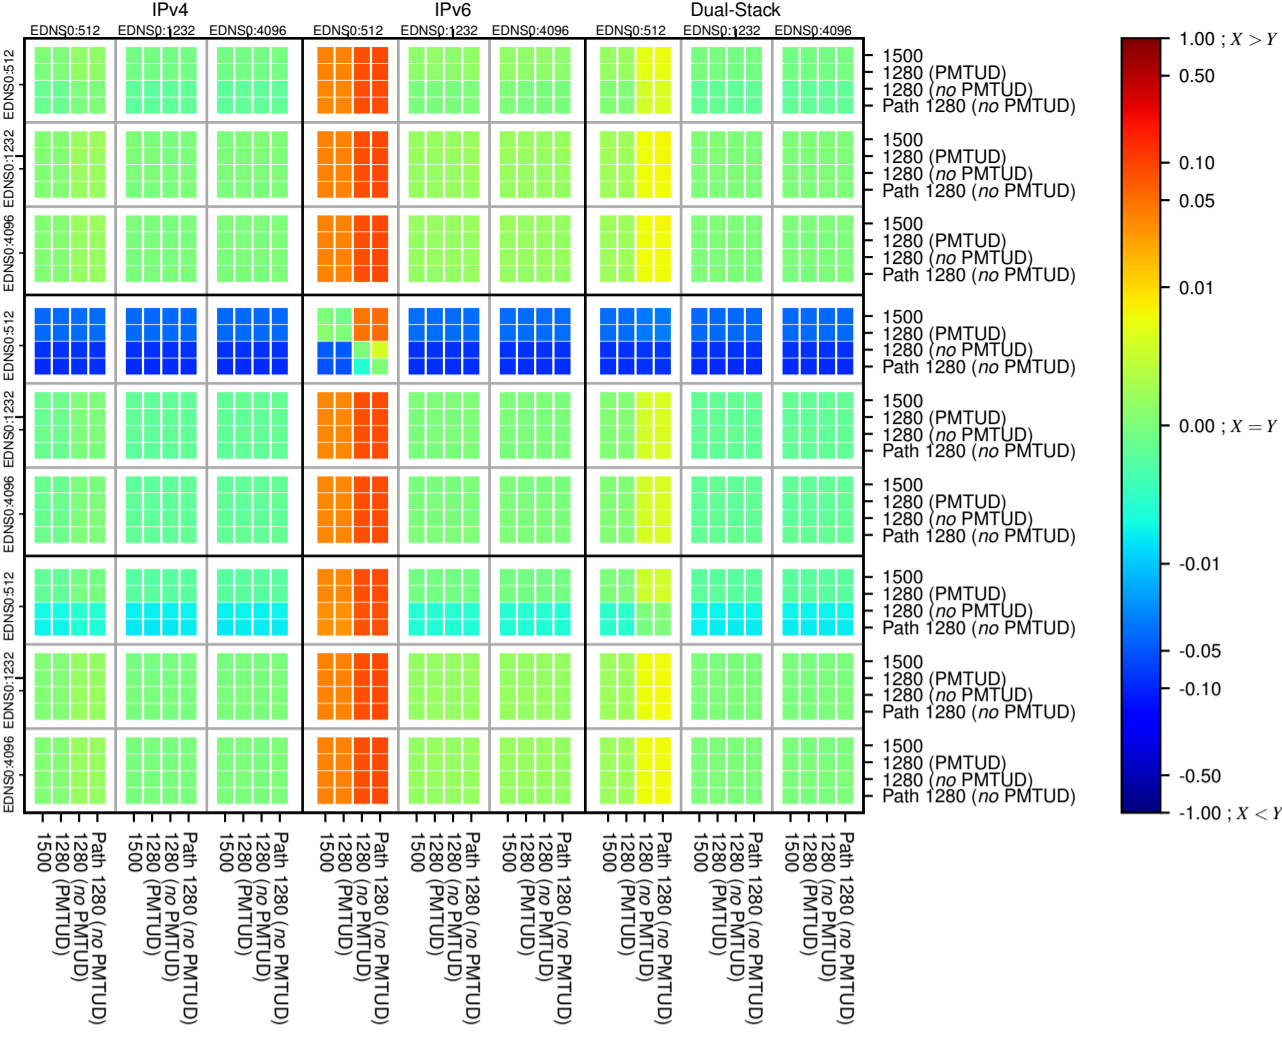

### All Zones without DNSSEC for '.com'

$$f(V) = |(X_{TIMEOUT} | \% - SERVFAIL) - (Y_{TIMEOUT} | \% - SERVFAIL)|$$

### All Zones with DNSSEC for '.com'

$$f(V) = |(X_{TIMEOUT} | \% - SERVFAIL) - (Y_{TIMEOUT} | \% - SERVFAIL)|$$

### All Zones for '.com'

$$f(V) = |(X_{TIMEOUT} | \% - SERVFAIL) - (Y_{TIMEOUT} | \% - SERVFAIL)|$$