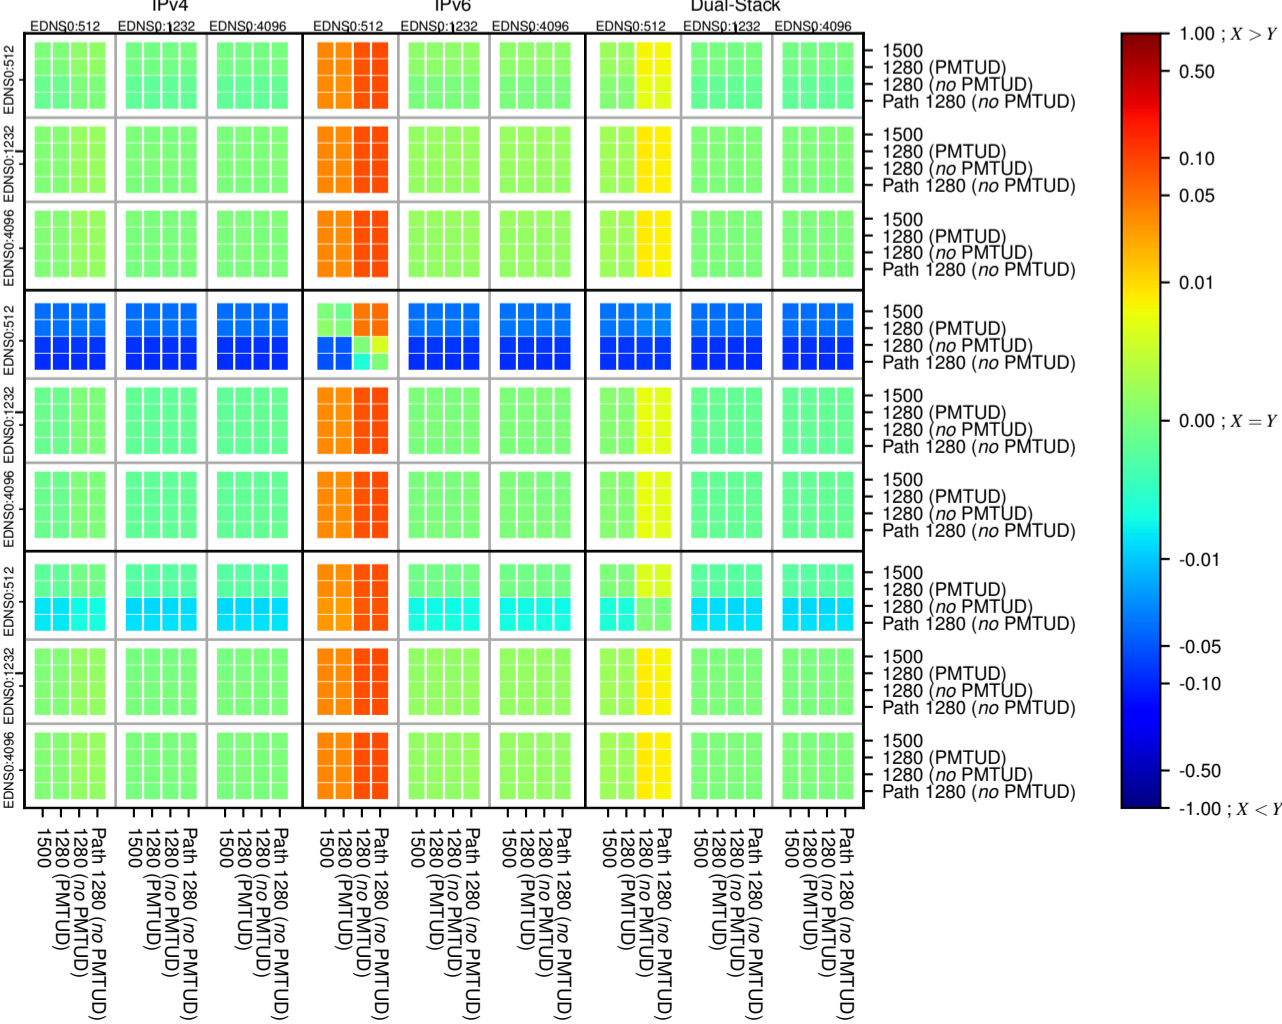

### All Zones without DNSSEC for '.com'

$$f(V) = |(X_{TIMEOUT} | \% - SERVFAIL) - (Y_{TIMEOUT} | \% - SERVFAIL)|$$

### All Zones with DNSSEC for '.com'

$$f(V) = |(X_{TIMEOUT} | \% - SERVFAIL) - (Y_{TIMEOUT} | \% - SERVFAIL)|$$

### All Zones for '.com'

$$f(V) = |(X_{TIMEOUT} | \% - SERVFAIL) - (Y_{TIMEOUT} | \% - SERVFAIL)|$$