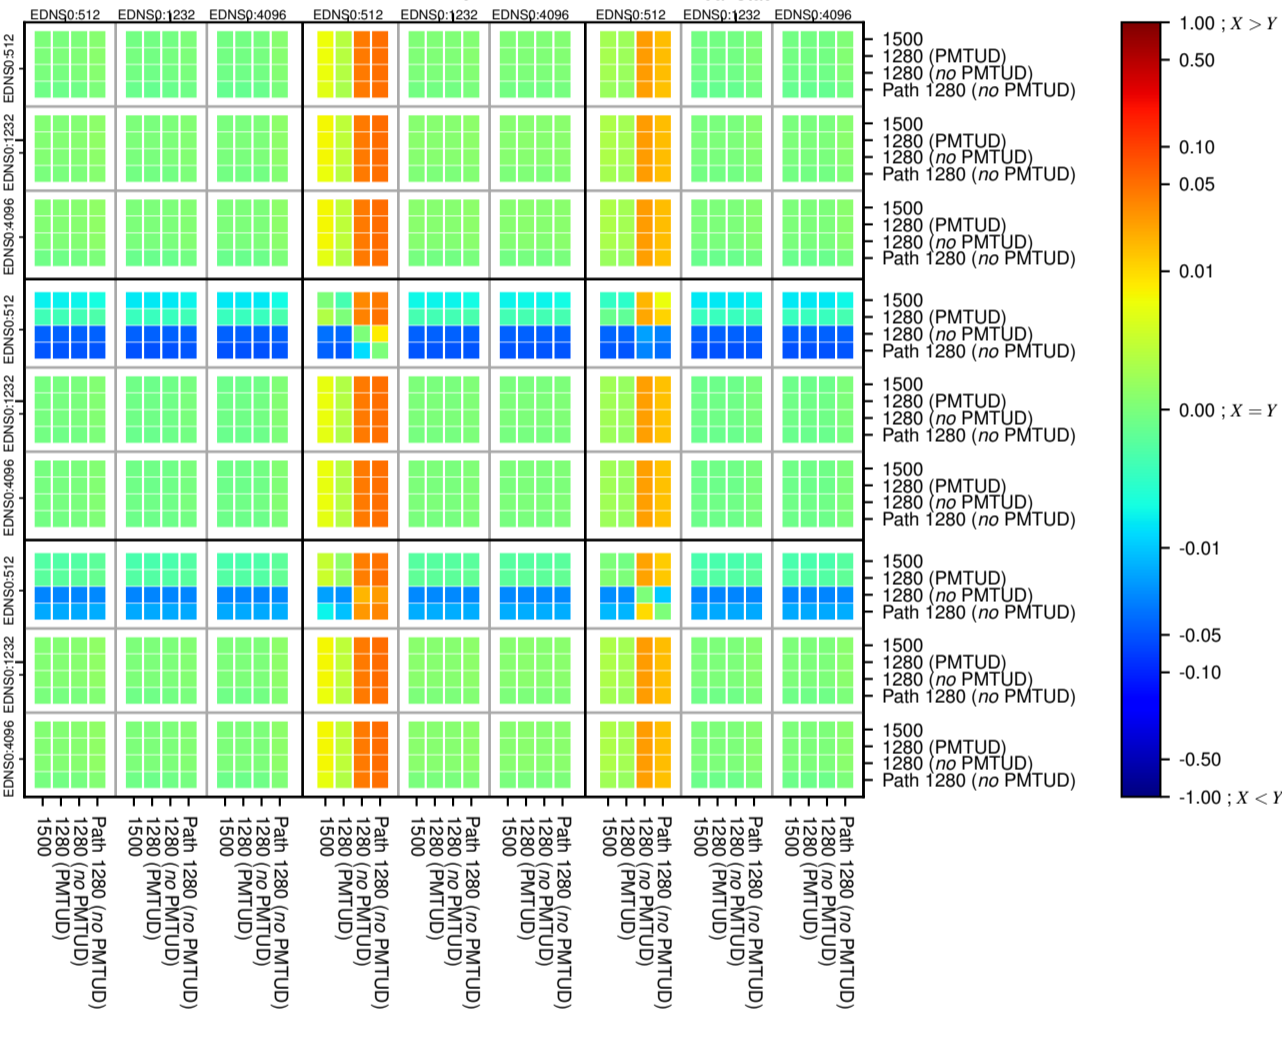

### All Zones without DNSSEC for '.com'

$$f(V) = |(X_{TIMEOUT} | \% - SERVFAIL) - (Y_{TIMEOUT} | \% - SERVFAIL)|$$

### All Zones with DNSSEC for '.com'

$$f(V) = |(X_{TIMEOUT} | \% - SERVFAIL) - (Y_{TIMEOUT} | \% - SERVFAIL)|$$

### All Zones for '.com'

$$f(V) = |(X_{TIMEOUT} | \% - SERVFAIL) - (Y_{TIMEOUT} | \% - SERVFAIL)|$$