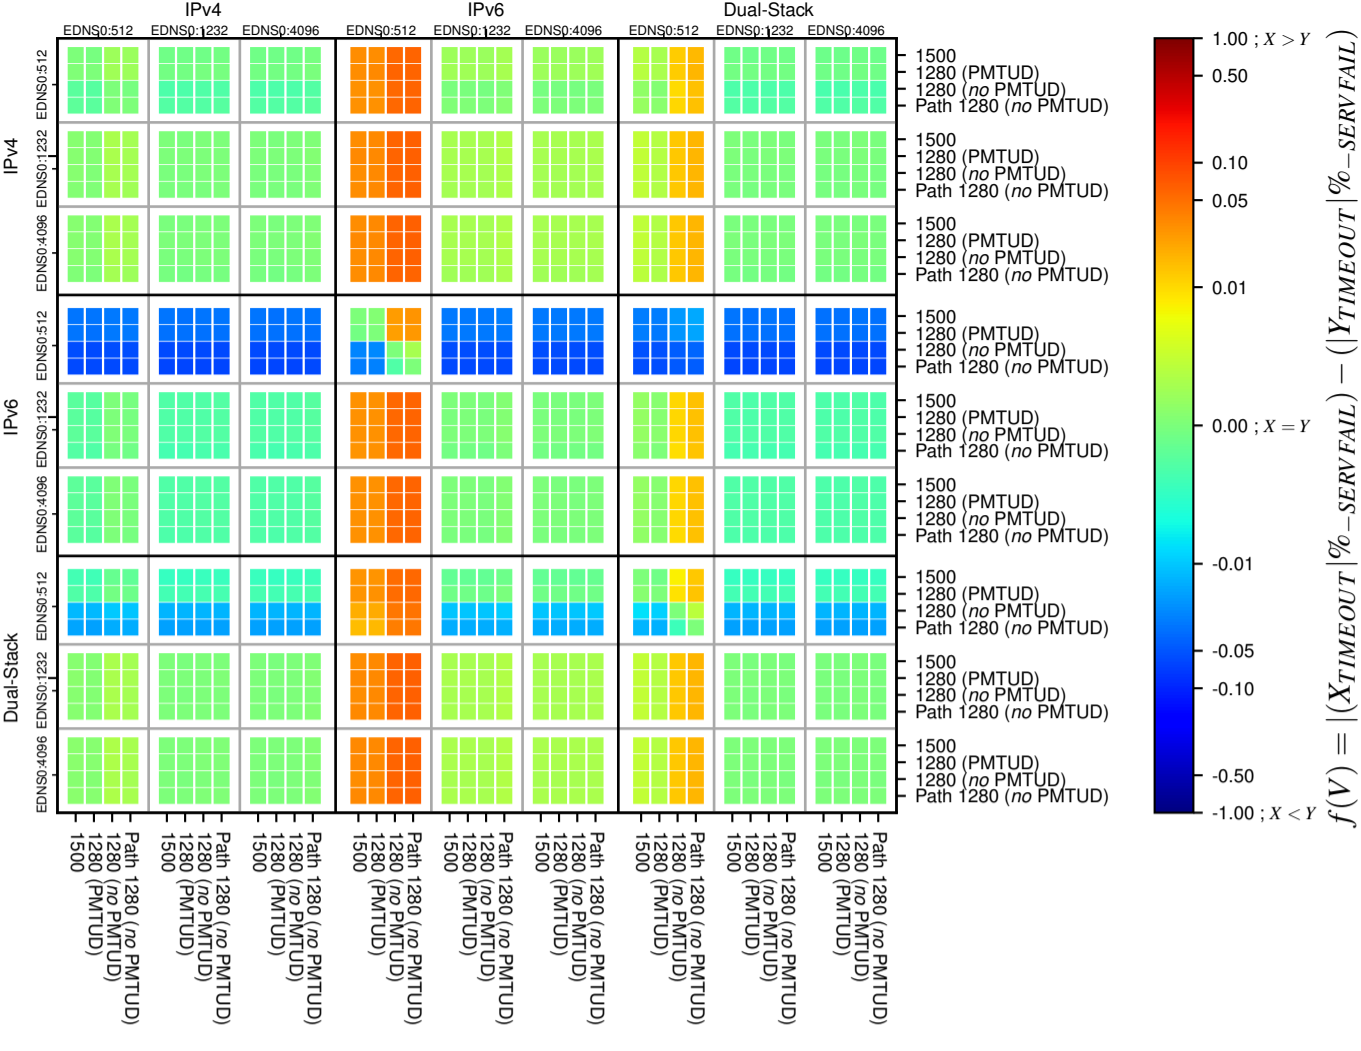

### All Zones without DNSSEC for '.net'

### All Zones with DNSSEC for '.net'

### All Zones for '.net'

$$f(V) = |(X_{TIMEOUT} | \% - SERVFAIL) - (Y_{TIMEOUT} | \% - SERVFAIL)|$$

$$f(V) = |(X_{TIMEOUT} | \% - SERVFAIL) - (Y_{TIMEOUT} | \% - SERVFAIL)|$$

$$f(V) = |(X_{TIMEOUT} | \% - SERVFAIL) - (Y_{TIMEOUT} | \% - SERVFAIL)|$$