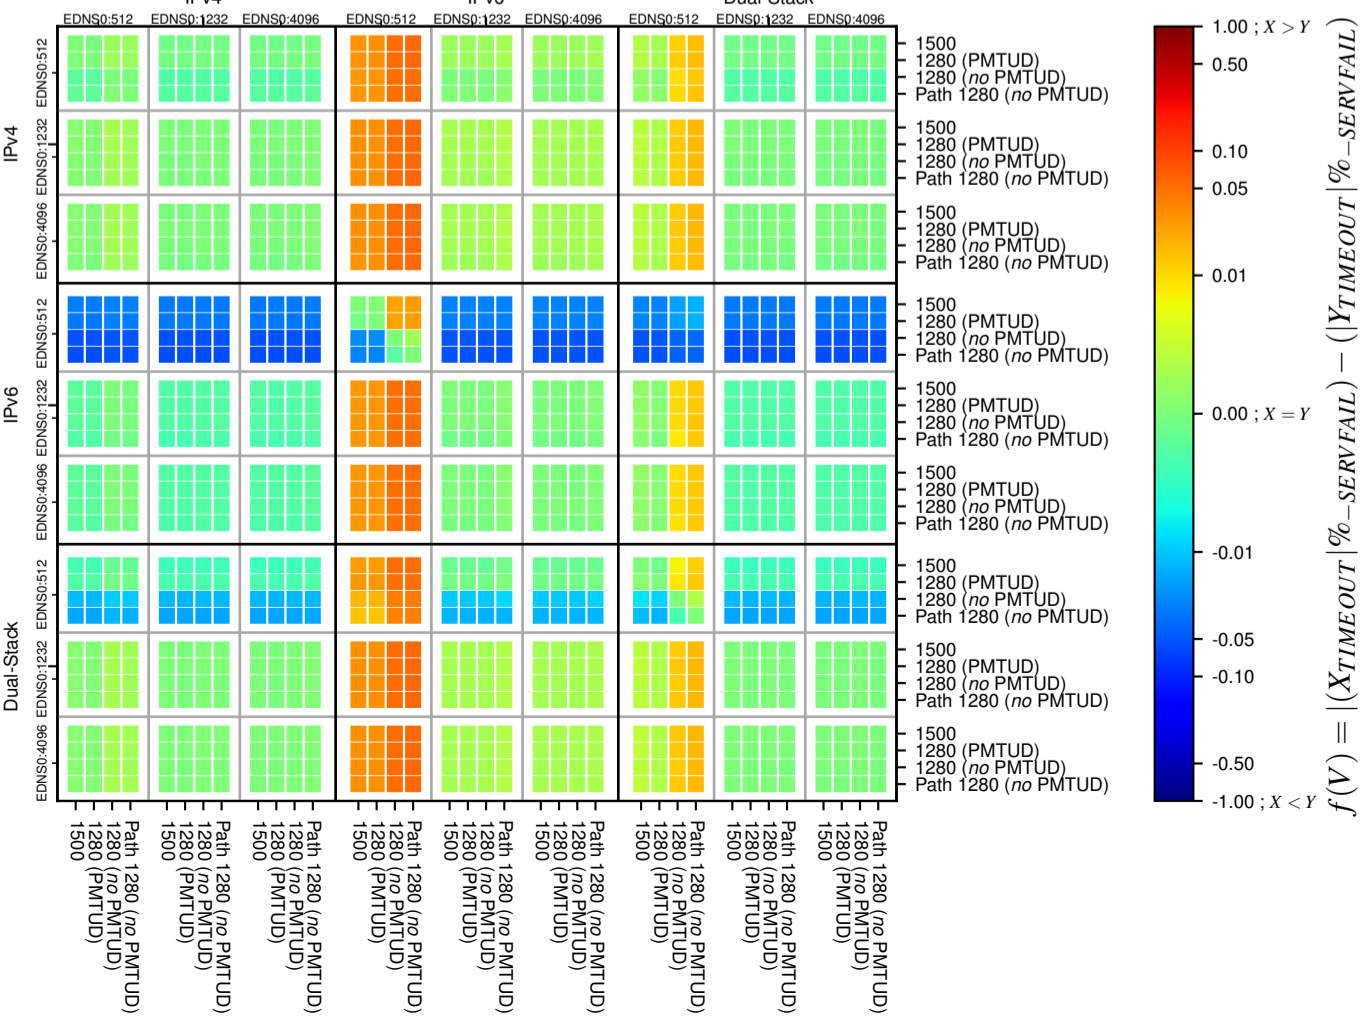

### All Zones without DNSSEC for '.net'

### All Zones with DNSSEC for '.net'

### All Zones for '.net'

$$f(V) = |(X_{TIMEOUT} | \% - SERVFAIL) - (Y_{TIMEOUT} | \% - SERVFAIL)|$$

$$f(V) = |(X_{TIMEOUT} | \% - SERVFAIL) - (Y_{TIMEOUT} | \% - SERVFAIL)|$$

$$f(V) = |(X_{TIMEOUT} | \% - SERVFAIL) - (Y_{TIMEOUT} | \% - SERVFAIL)|$$