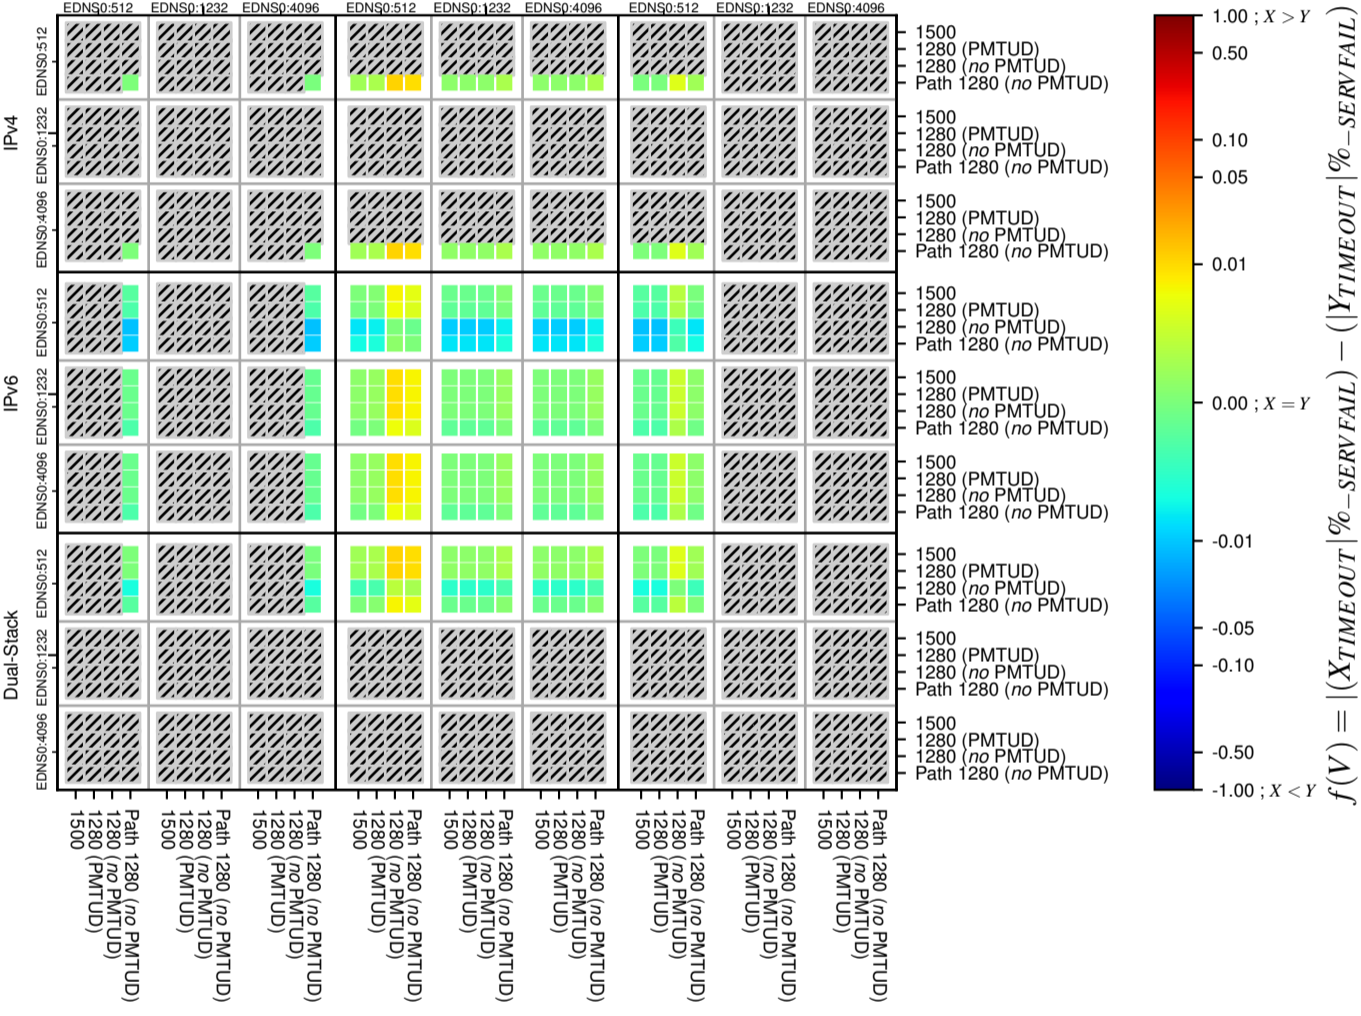

### All Zones without DNSSEC for '.net'

### All Zones with DNSSEC for '.net'

### All Zones for '.net'

$$f(V) = |(X_{TIMEOUT} | \% - SERVFAIL) - (Y_{TIMEOUT} | \% - SERVFAIL)|$$

$$f(V) = |(X_{TIMEOUT} | \% - SERVFAIL) - (Y_{TIMEOUT} | \% - SERVFAIL)|$$

$$f(V) = |(X_{TIMEOUT} | \% - SERVFAIL) - (Y_{TIMEOUT} | \% - SERVFAIL)|$$